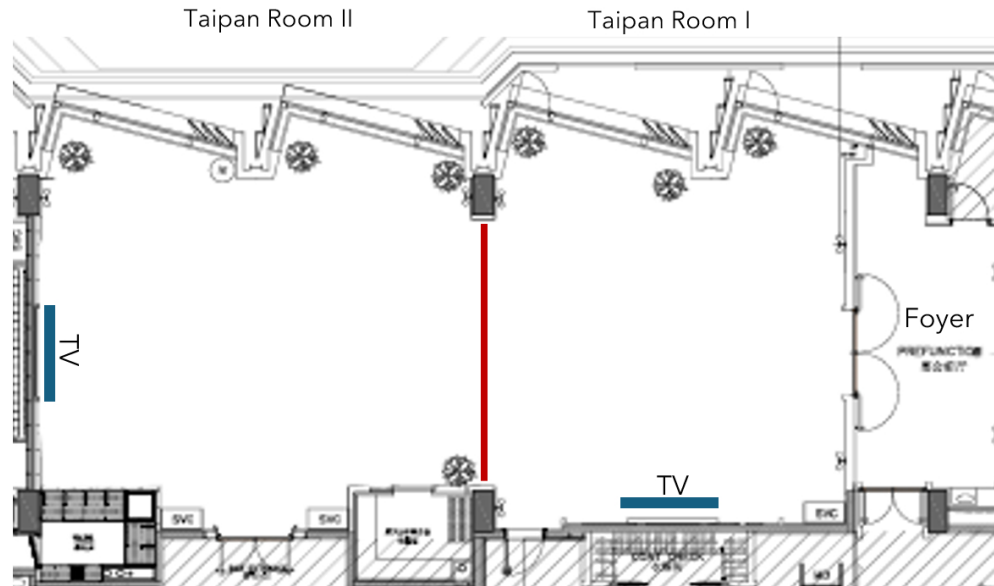

Function Space

Whatever the occasion - a celebratory cocktail party, an important business conference or a product launch - Mandarin Oriental Wangfujing can offer superb meeting facilities, peerless service, exquisite food and 100 sqm and 80 sqm function spaces.

Function Room	Size	Boardroom	Classroom	Theater	Rounds	Reception
Tai Pan I	80 sqm	16	24	35	28	50
Tai Pan II	100 sqm	20	30	56	40	60
Tai Pan I&II	180 sqm	60	60	80	80	100