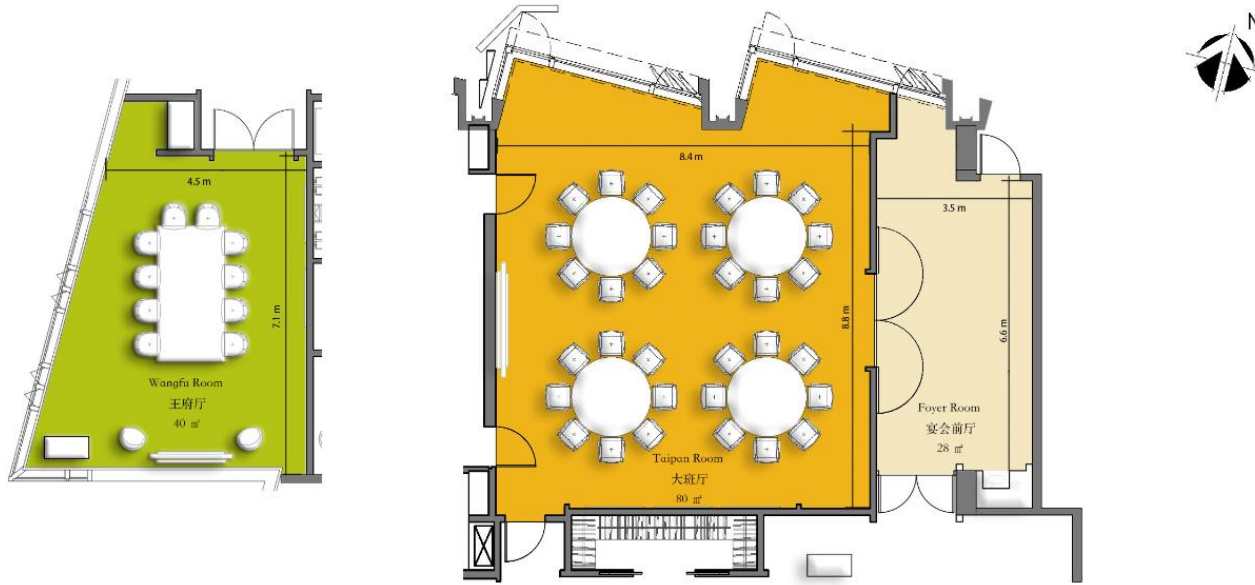

## Function Space

Whatever the occasion – a celebratory cocktail party, an important business conference or a product launch - Mandarin Oriental Wangfujing can offer superb meeting facilities, peerless service, exquisite food and 80 sqm and 40 sqm function spaces.

### Function Specification

Function Room	Size	Boardroom	Reception	Theater	Rounds	Classroom
Taipan Room	80 sqm	16	60	36	32	24
Foyer	28 sqm					
Wangfu Room	40 sqm	10				