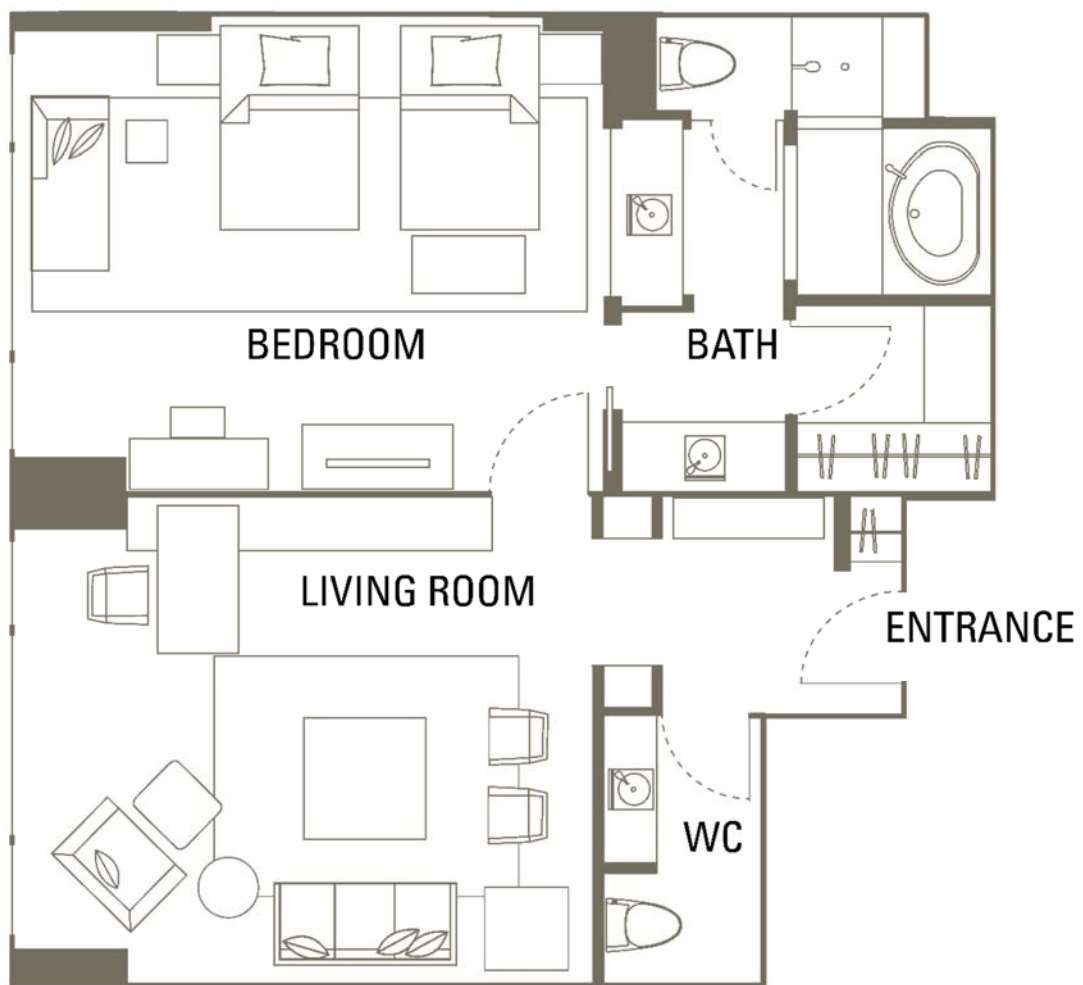

Mandarin Suite

BEDS Twin

OCCUPANCY 2 Persons

SIZE 100 m² / 1,076 FT²

VIEW Tokyo Bay or City, 31-32 Floor

Images may not be to scale. Floorplans are for illustrative purposes only and some details may vary from room to room.