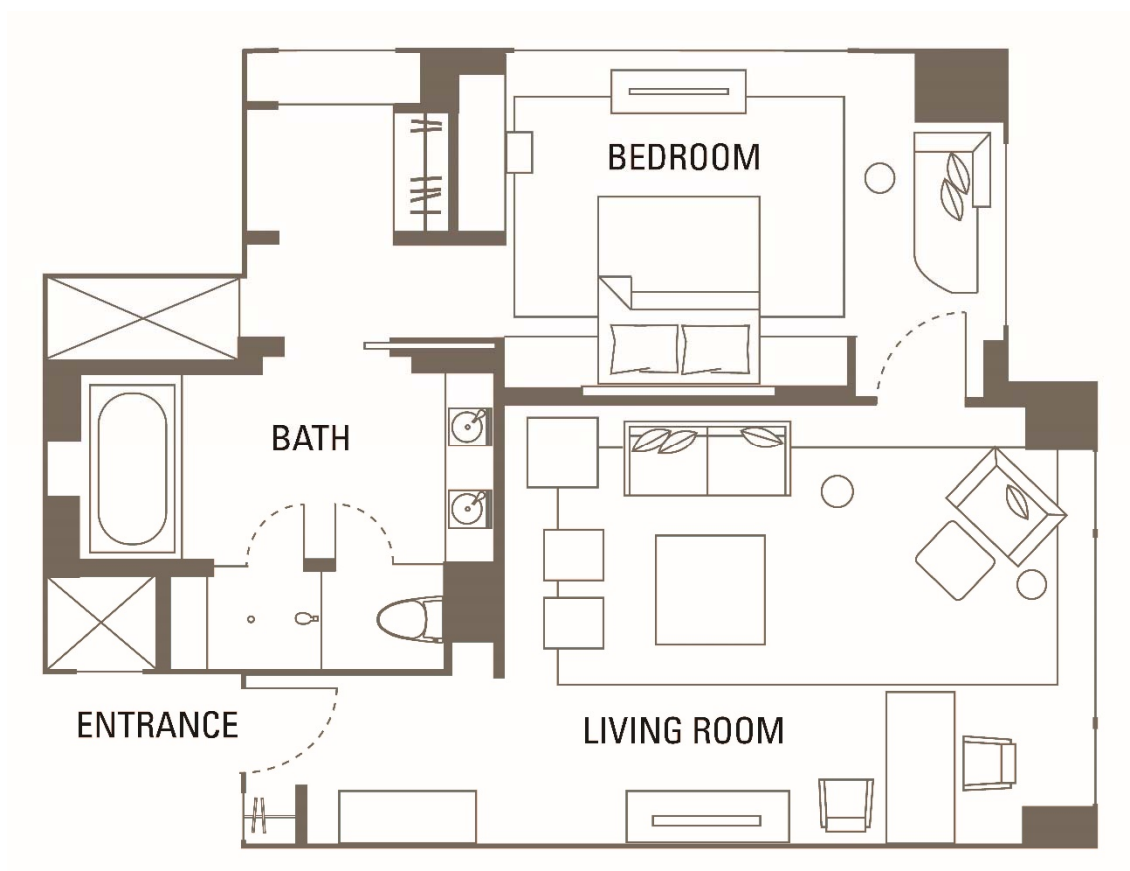

# Executive Suite

BEDS King

OCCUPANCY 2 Persons

SIZE 100 m<sup>2</sup> / 1,076 FT<sup>2</sup>

VIEW Tokyo Bay or City, 33–35 Floor

Images may not be to scale. Floorplans are for illustrative purposes only and some details may vary from room to room.

# Executive Suite

BEDS Twin

OCCUPANCY 2 Persons

SIZE 90 m<sup>2</sup> / 969 FT<sup>2</sup>

VIEW Tokyo Bay or City, 30–32 Floor

Images may not be to scale. Floorplans are for illustrative purposes only and some details may vary from room to room.