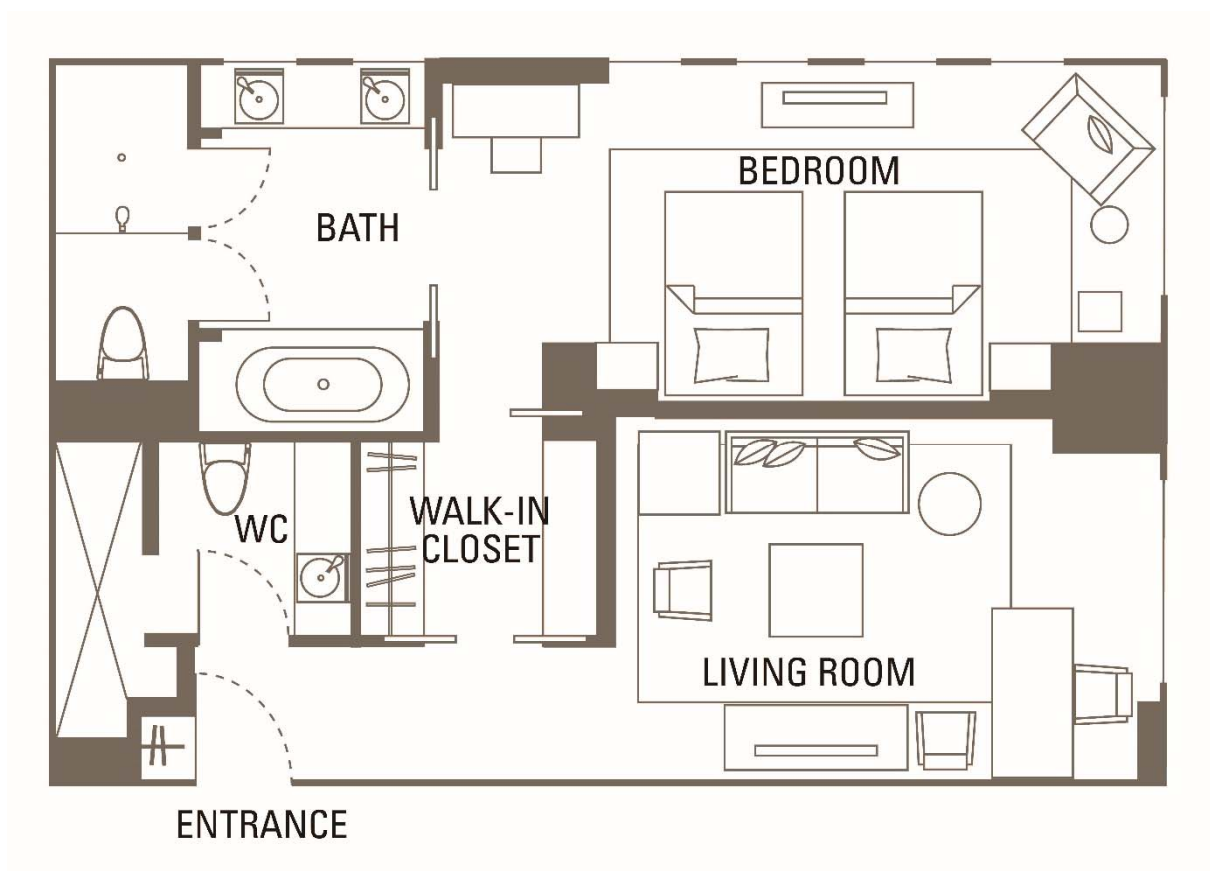

# Executive Suite

BEDS King

OCCUPANCY 2 Persons

SIZE 100 m<sup>2</sup> / 1,076 FT<sup>2</sup>

VIEW Tokyo Bay or City, 33–35 Floor

Images may not be to scale. Floorplans are for illustrative purposes only and some details may vary from room to room.

# Executive Suite

BEDS Twin

OCCUPANCY 2 Persons

SIZE 90 m<sup>2</sup> / 969 FT<sup>2</sup>

VIEW Tokyo Bay or City, 30–32 Floor

Images may not be to scale. Floorplans are for illustrative purposes only and some details may vary from room to room.