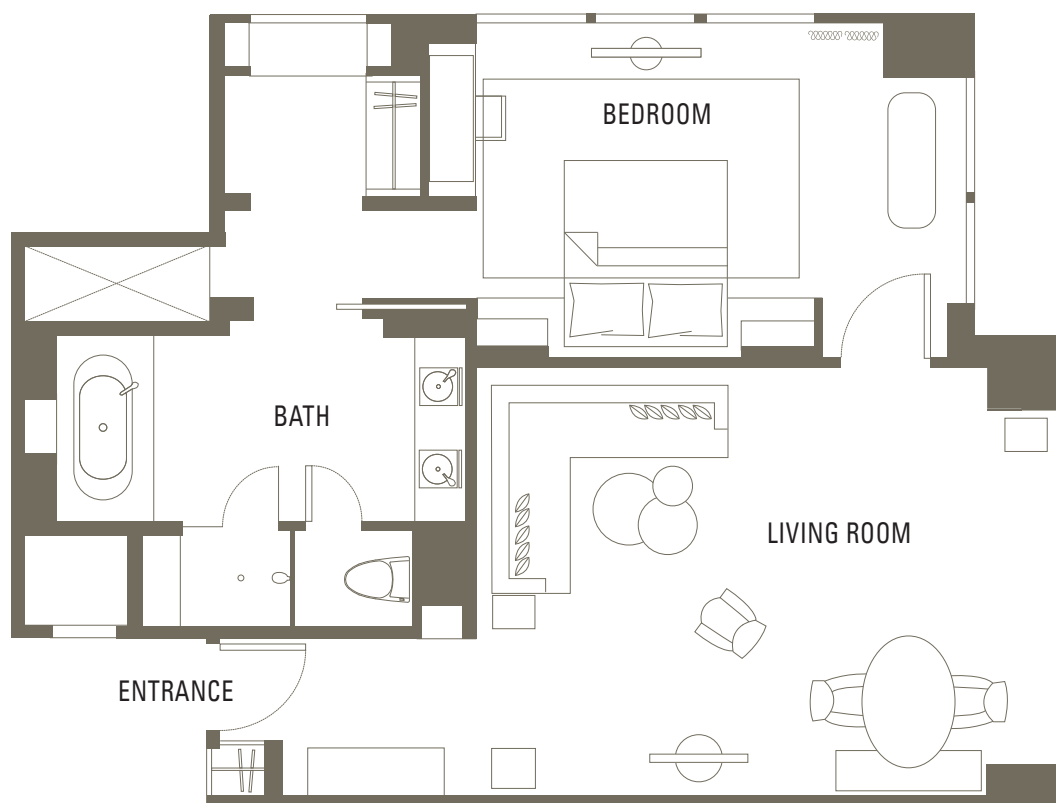

Premier Suite King

BED	King
OCCUPANCY	2
SIZE	90–100 square metres / 969–1,076 square feet
VIEW	City or Tokyo Skytree, Floors 30, 33–35

Premier Suite Twin

BEDS	Twin
OCCUPANCY	2
SIZE	90–100 square metres / 969–1,076 square feet
VIEW	City or Tokyo Skytree, Floors 30, 33–35