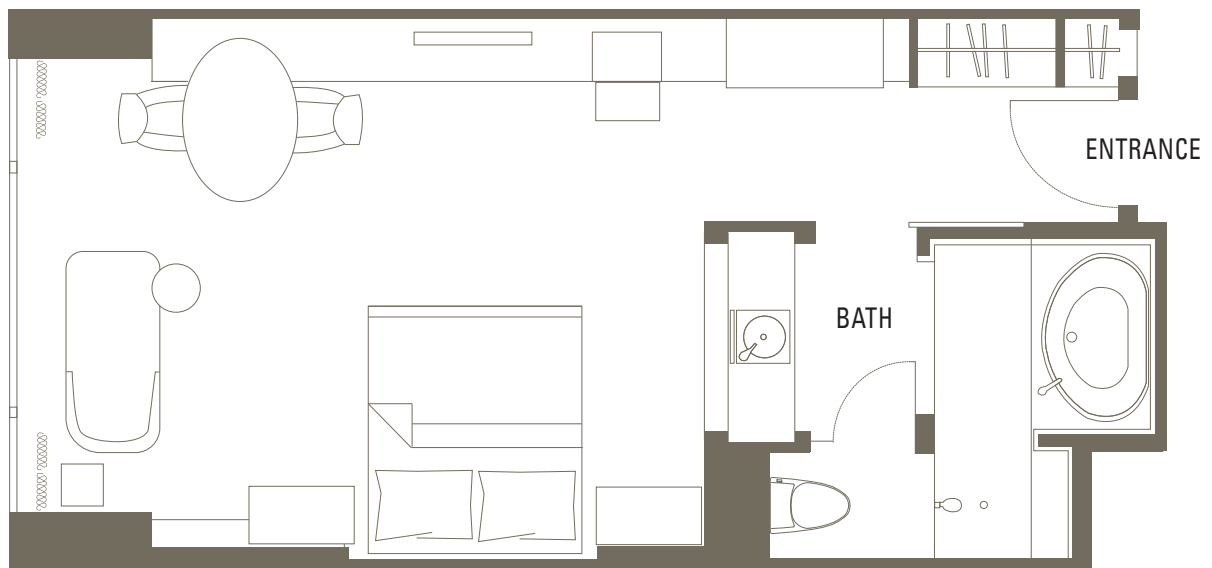

# Deluxe Room King

BED	King
OCCUPANCY	2
SIZE	50 square metres / 538 square feet
VIEW	City or Tokyo Skytree, Floors 30–36

# Deluxe Room Twin

BEDS	Twin
OCCUPANCY	2
SIZE	50 square metres / 538 square feet
VIEW	City or Tokyo Skytree, Floors 30–36