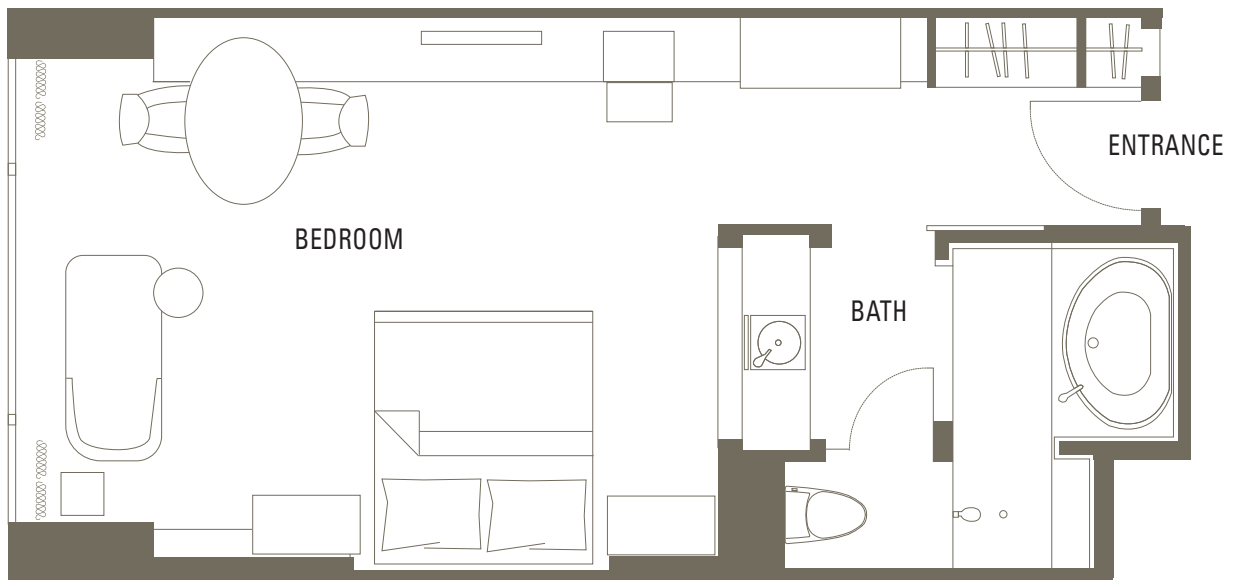

Deluxe Premier Room King

BED King
OCCUPANCY 2
SIZE 50 square metres / 538 square feet
VIEW Tokyo Skytree, Floors 32-36

Deluxe Premier Room Twin

BEDS	Twin
OCCUPANCY	2
SIZE	50 square metres / 538 square feet
VIEW	City or Tokyo Skytree, Floors 30–36