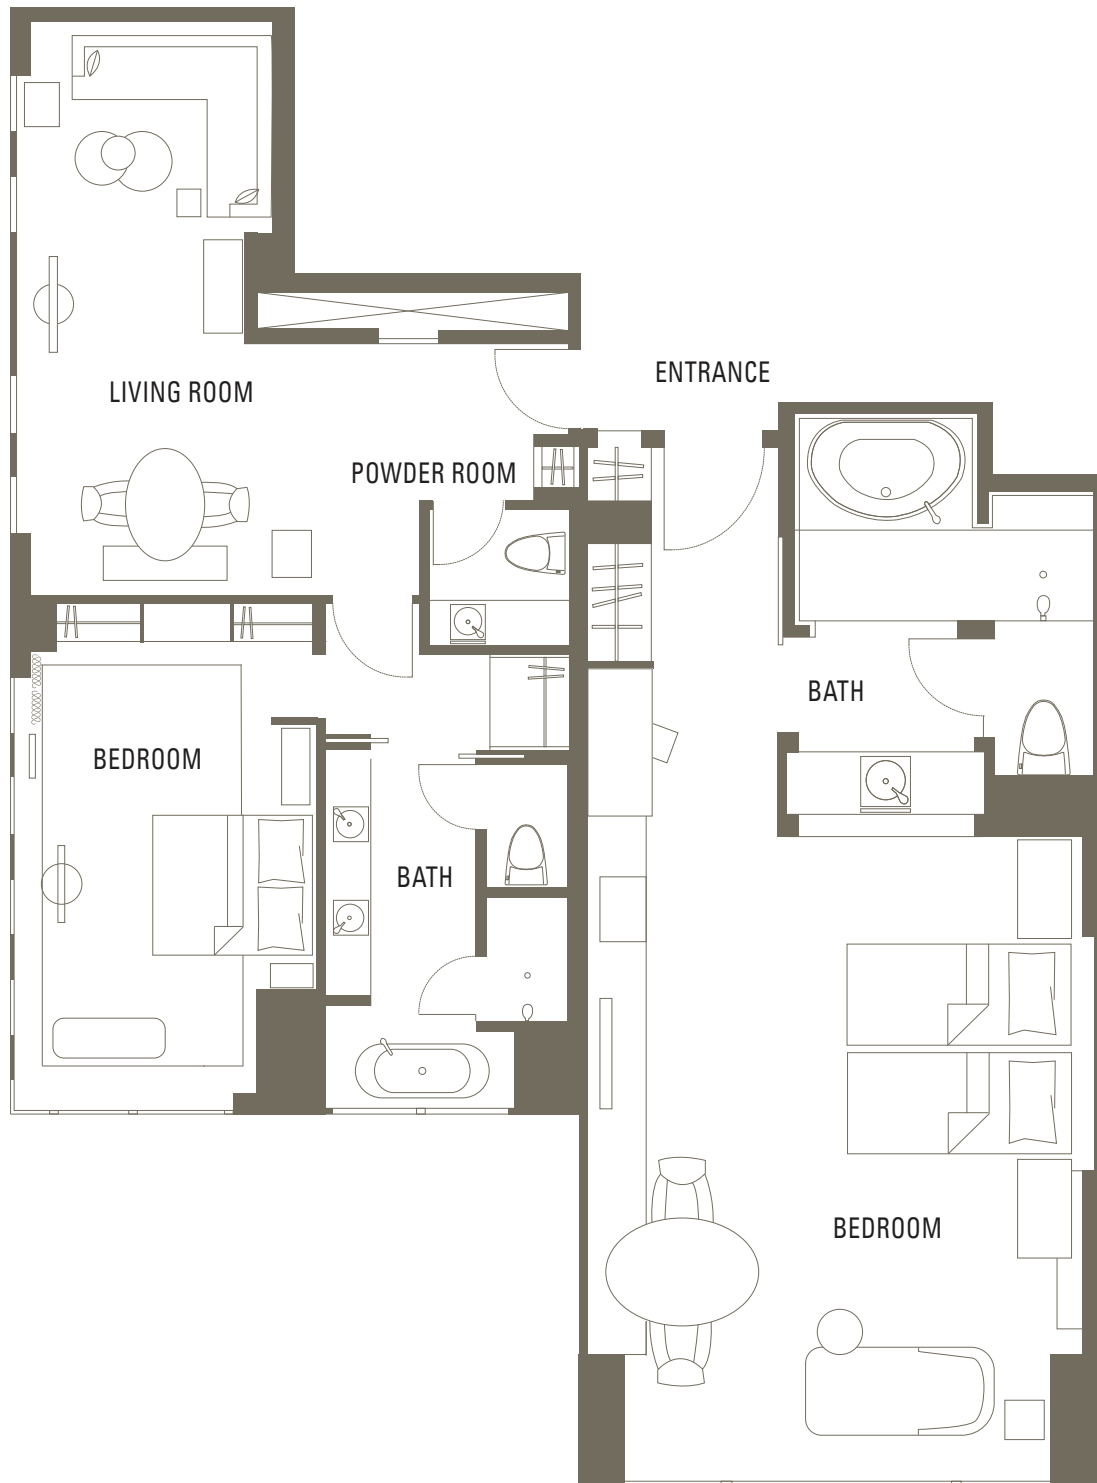

# Connecting Suites - 1

BEDS	King & Twin
OCCUPANCY	4
SIZE	140–150 square metres / 1,507–1,615 square feet
VIEW	City or Tokyo Skytree, Floors 30–36

# Connecting Suites - 2

BEDS	King & Twin
OCCUPANCY	4
SIZE	140–150 square metres / 1,507–1,615 square feet
VIEW	City or Tokyo Skytree, Floors 30–36

# Connecting Suites - 3

BEDS Twin  
 OCCUPANCY 4  
 SIZE 140–150 square metres / 1,507–1,615 square feet  
 VIEW City or Tokyo Skytree, Floors 30–36