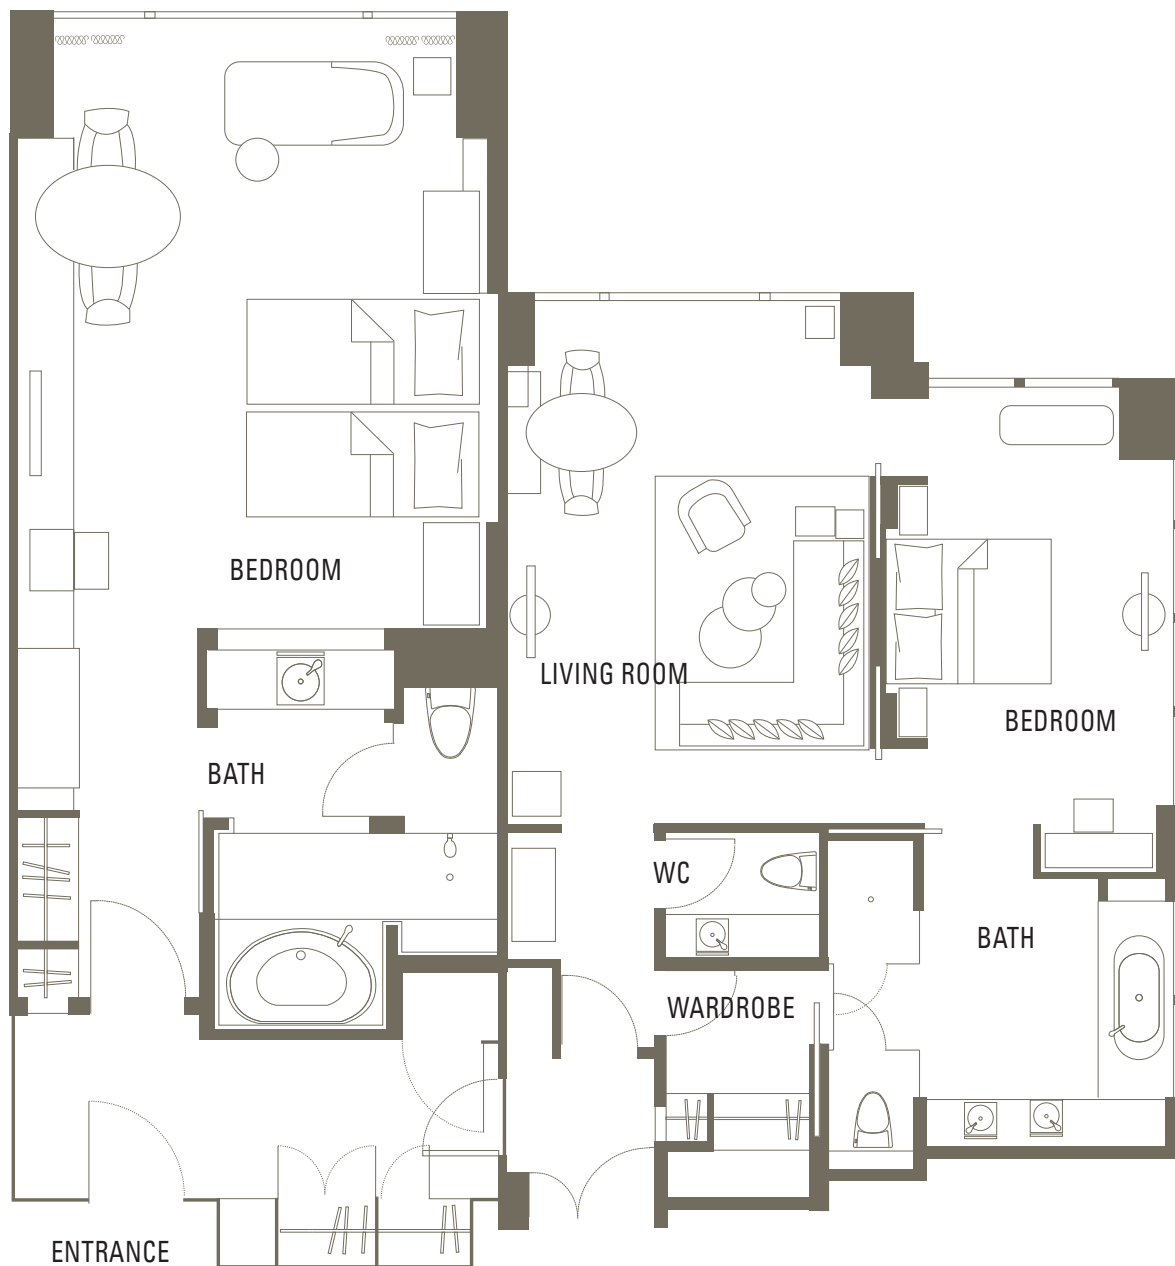

# Connecting Suites - 1

BEDS	King & Twin
OCCUPANCY	4
SIZE	140–150 square metres / 1,507–1,615 square feet
VIEW	City or Tokyo Skytree, Floors 30–36

# Connecting Suites - 2

BEDS	King & Twin
OCCUPANCY	4
SIZE	140–150 square metres / 1,507–1,615 square feet
VIEW	City or Tokyo Skytree, Floors 30–36

# Connecting Suites - 3

BEDS Twin  
 OCCUPANCY 4  
 SIZE 140–150 square metres / 1,507–1,615 square feet  
 VIEW City or Tokyo Skytree, Floors 30–36