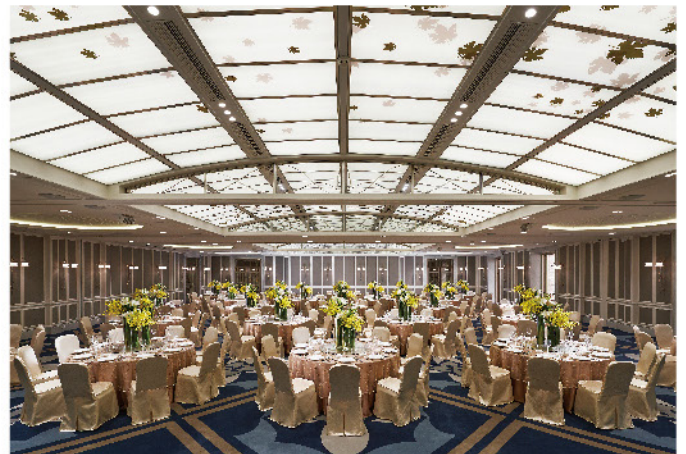

The hotel offers the most magnificent settings, distinguished by our excellent facilities and impeccable service. The spacious driveway can bring wedding guests directly to the ballroom entrance. The spectacular Grand Salon is perfectly designed for an unforgettable wedding ceremony with its elaborately detailed ceiling and romantic adornments, whilst the European garden offers an intimate space for the wedding party.

### 富麗堂皇的大宴會廳及文華廳

- 寬敞氣派的迎賓區，可容納多達 1,000 位貴賓，呈現恢宏大器的宴客氛圍。
- 挑高 7.3 米的大宴會廳，佔地 290 坪，全區無樑柱的空間設計，至多可容納 68 桌。卓越非凡的格局與典雅輝煌的設計，提供無與倫比的極致體驗，無論是華麗的晚宴或璀璨的婚禮，都能完全展現高雅奢華的品味。
- 挑高 4 米的文華廳，佔地 150 坪，可容納 28 桌。其雍容風華、優雅綺麗的風格，締造出格外浪漫溫馨的婚宴。
- 氣派非凡的宴會廳專屬車道可供豪華禮車直接抵達場地入口，讓新人與賓客皆能感受到無比的尊榮。
- 所有宴會場地備有先進的影音視聽設備，為婚禮製造絕佳的聲光效果。

### THE GRAND BALLROOM AND THE MANDARIN BALLROOM

- The spacious Pre-Function area can accommodate up to 1,000 guests, welcoming all with an ambiance of grandeur.
- The opulent pillar-less Grand Ballroom with a 960-sq. m space and 7.3-m high ceiling can accommodate up to 68 tables. The spectacular and tasteful interior provides an unrivalled experience for a stunning wedding.
- The Mandarin Ballroom houses a 4-m high ceiling, offering 500-sq. m spaces that can accommodate up to 28 tables. This graceful venue offers an exceptionally splendid wedding.
- The exclusive driveway can bring guests and the wedding couple directly to the ballroom entrance.
- All of the venues are equipped with state-of-the-art audio-visual facilities, providing an extra wow factor to the event.

## THE GRAND SALON

Located on Level 8 of the hotel, The Grand Salon, with its stately 21-m high dome, excellent natural lighting, refined chiffon curtains and European wall relief art, is the ultimate setting for wedding ceremonies. Guests can hold a cocktail party at the Roof Garden, conveniently located next to The Grand Salon.