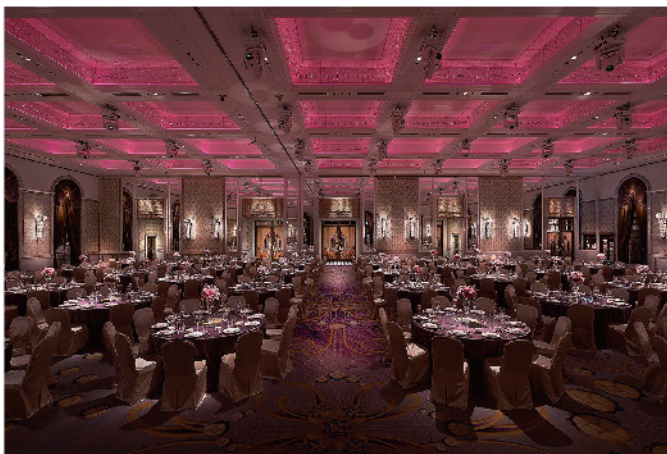

Mandarin Oriental, Taipei endeavours to transform your dream wedding into lifetime memories.

### 富麗堂皇的大宴會廳及文華廳

- 寬敞氣派的迎賓區，可容納多達 1,000 位貴賓，呈現恢宏大器的宴客氛圍。
- 挑高 7.3 米的大宴會廳，佔地 290 坪，全區無樑柱的空間設計，至多可容納 68 桌。卓越非凡的格局與典雅輝煌的設計，提供無與倫比的極致體驗，無論是華麗的晚宴或璀璨的婚禮，都能完全展現高雅奢華的品味。
- 挑高 4 米的文華廳，佔地 150 坪，可容納 28 桌。其雍容風華、優雅綺麗的風格，締造出格外浪漫溫馨的婚宴。
- 氣派非凡的宴會廳專屬車道可供豪華禮車直接抵達場地入口，讓新人與賓客皆能感受到無比的尊榮。
- 所有宴會場地備有先進的影音視聽設備，為婚禮製造絕佳的聲光效果。

### THE GRAND BALLROOM AND THE MANDARIN BALLROOM

- The spacious Pre-Function area can accommodate up to 1,000 guests, welcoming all with an ambiance of grandeur.
- The opulent pillar-less Grand Ballroom with a 960-sq. m space and 7.3-m high ceiling can accommodate up to 68 tables. The spectacular and tasteful interior provides an unrivalled experience for a stunning wedding.
- The Mandarin Ballroom houses a 4-m high ceiling, offering 500-sq. m spaces that can accommodate up to 28 tables. This graceful venue offers an exceptionally splendid wedding.
- The exclusive driveway can bring guests and the wedding couple directly to the ballroom entrance.
- All of the venues are equipped with state-of-the-art audio-visual facilities, providing an extra wow factor to the event.