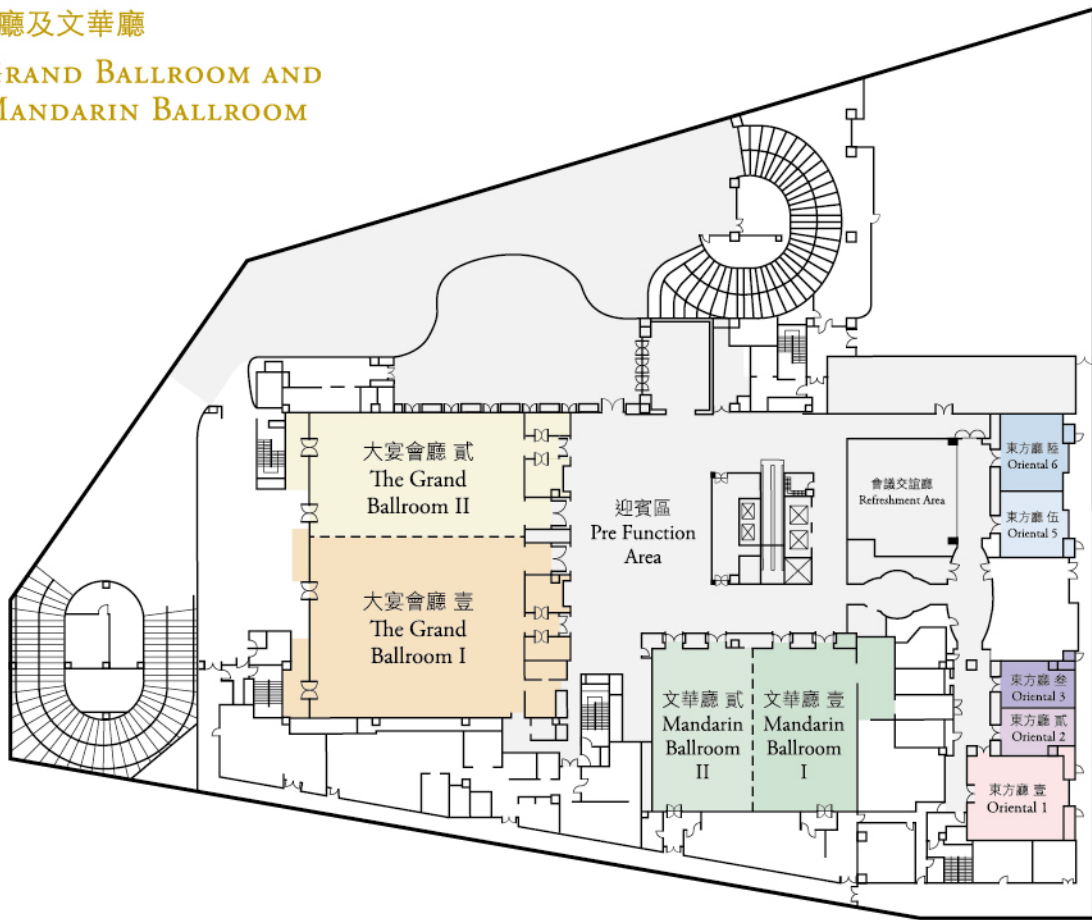

### THE GRAND BALLROOM AND THE MANDARIN BALLROOM

- The spacious Pre-Function area can accommodate up to 1,000 guests, welcoming all with an ambiance of grandeur.
- The opulent pillar-less Grand Ballroom with a 960-sq. m space and 7.3-m high ceiling can accommodate up to 68 tables. The spectacular and tasteful interior provides an unrivalled experience for a stunning wedding.
- The Mandarin Ballroom houses a 4-m high ceiling, offering 500-sq. m spaces that can accommodate up to 28 tables. This graceful venue offers an exceptionally splendid wedding.
- The exclusive driveway can bring guests and the wedding couple directly to the ballroom entrance.
- All of the venues are equipped with state-of-the-art audio-visual facilities, providing an extra wow factor to the event.

## 文華閣

文華閣位於酒店八樓，挑高21米圓頂造型，擁有絕佳的自然採光，唯美柔和紗幕搭配優雅細緻的歐式雕花牆面，是舉行婚禮儀式的最佳場地。賓客可於文華閣旁，歐式庭園風格的羅芙花園舉辦雞尾酒會，讓這專屬的日子裡能有最完美演出。

## THE GRAND SALON

Located on Level 8 of the hotel, The Grand Salon, with its stately 21-m high dome, excellent natural lighting, refined chiffon curtains and European wall relief art, is the ultimate setting for wedding ceremonies. Guests can hold a cocktail party at the Roof Garden, conveniently located next to The Grand Salon.

大宴會廳及文華廳

THE GRAND BALLROOM AND  
THE MANDARIN BALLROOM

文華閣

THE GRAND SALON