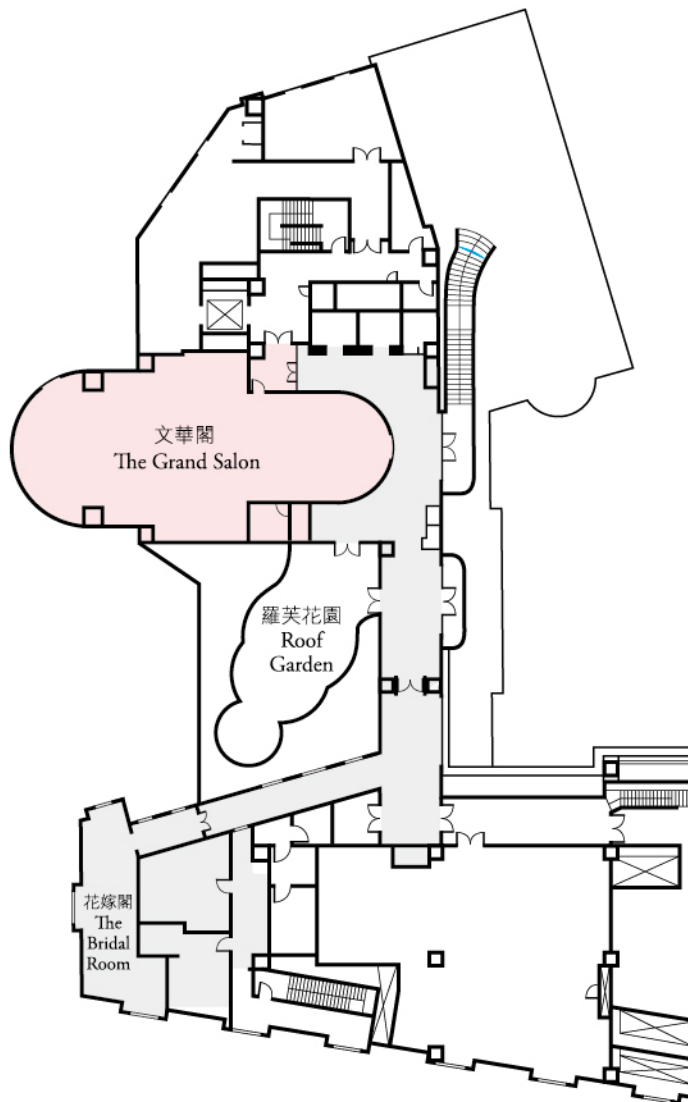

## 文華閣

文華閣位於酒店八樓，挑高21米圓頂造型，擁有絕佳的自然採光，唯美柔和紗幕搭配優雅細緻的歐式雕花牆面，是舉行婚禮儀式的最佳場地。賓客可於文華閣旁，歐式庭園風格的羅芙花園舉辦雞尾酒會，讓這專屬的日子裡能有最完美演出。

## THE GRAND SALON

Located on Level 8 of the hotel, The Grand Salon, with its stately 21-m high dome, excellent natural lighting, refined chiffon curtains and European wall relief art, is the ultimate setting for wedding ceremonies. Guests can hold a cocktail party at the Roof Garden, conveniently located next to The Grand Salon.

大宴會廳及文華廳

THE GRAND BALLROOM AND  
THE MANDARIN BALLROOM

文華閣

THE GRAND SALON

## 宴會廳場地容納表