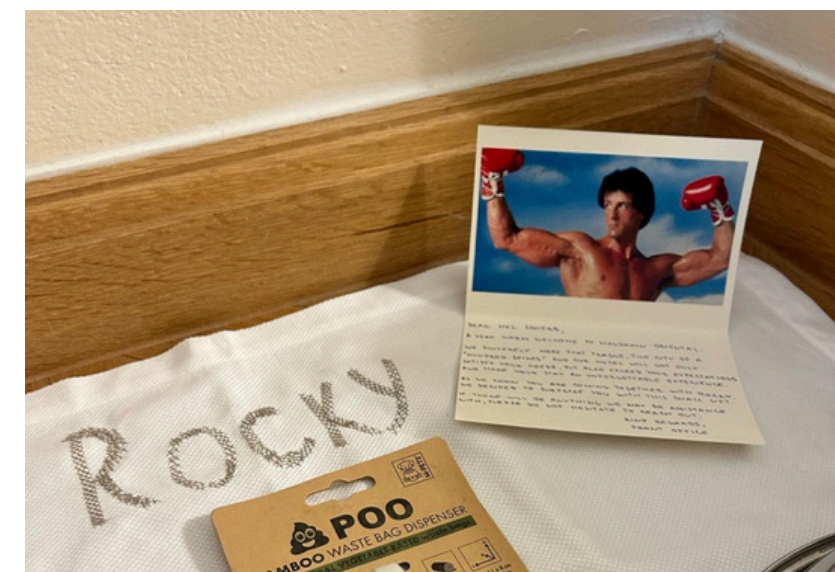

Personalized Dog Amenities

Complimentary In-Room Features:

- 🐾 Comfortable dog bed, bowl, and blanket
- 🐾 Welcome treats and fresh water

Available for an Additional Fee:

- 🐾 Exclusive Mandarin Oriental leash and collar set
- 🐾 Custom dog scarf personalized with your dog's name
- 🐾 Embroidered blanket