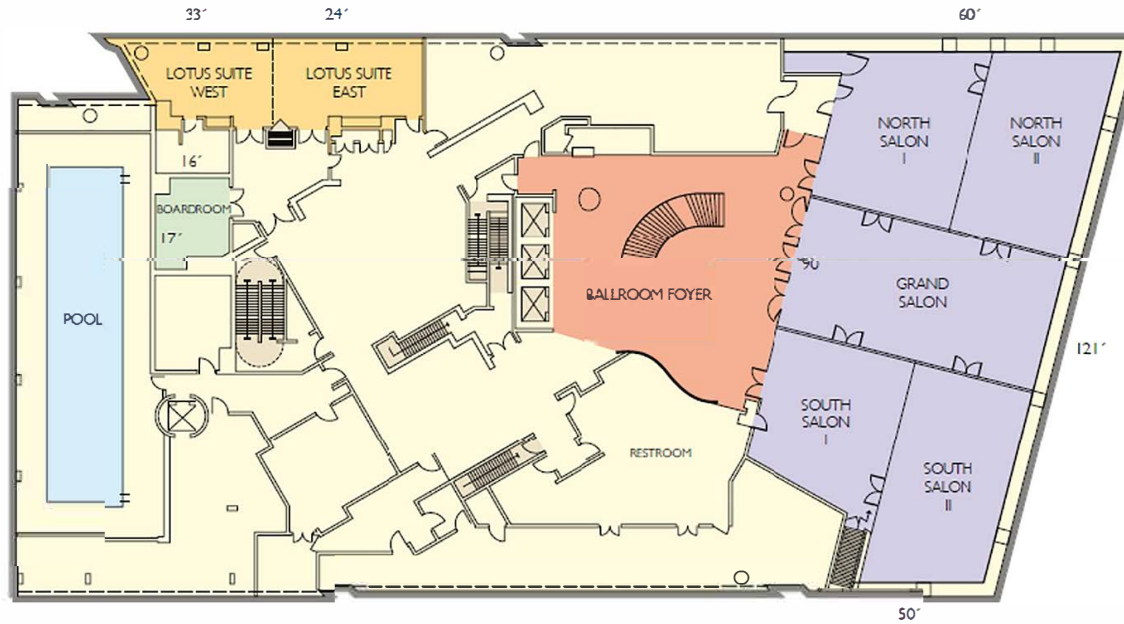

FUNCTION SPACE

Function Room	Square Feet	Square Meters	Rounds	Dinner Dance	Reception	Theater	Classroom	Boardroom
Mandarin Ballroom	6,000	557	500	450	510	510	300	130
North Salons	2,200	204	130	325	325	240	100	75
Grand Salon	1,500	139	120	180	225	220	70	60
South Salons	2,300	213	180	150	225	220	100	50
Ballroom Foyer	2,400	223	-	-	250	-	-	-
Lotus Suite	960	89	70	-	100	70	30	35
Board Room	250	23	-	-	-	-	-	8
Asiate	2,050	190	80	40	100	30	20	20
The Gallery	928	86	20	16	50	20	-	12