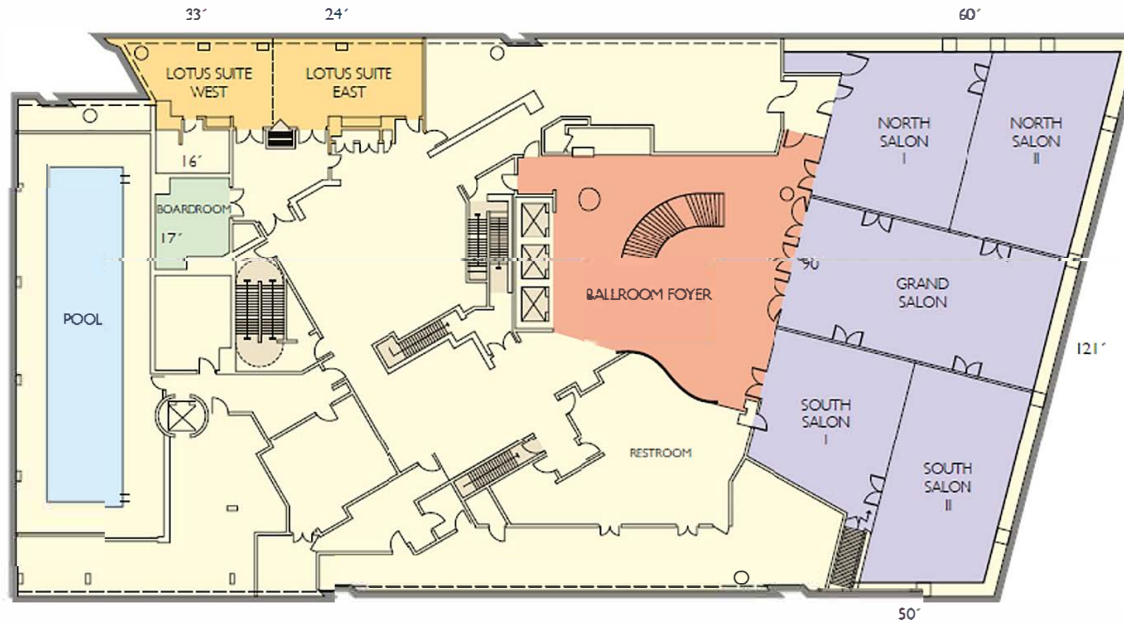

FUNCTION SPACE

Function Room	Square Feet	Square Meters	Rounds	Dinner Dance	Reception	Theater	Classroom	Boardroom
Mandarin Ballroom	6,000	557	500	400	510	510	300	130
North Salons	2,200	204	130	-	225	240	75	75
Grand Salon	1,500	139	120	-	-	220	70	60
South Salons	2,300	213	180	-	225	220	75	50
Ballroom Foyer	2,400	223	-	-	250	-	-	-
Lotus Suite	960	89	70	-	100	100	30	35
Board Room	250	23	-	-	-	-	-	8
Asiate	2,050	190	80	50	100	60	20	20
The Gallery	928	86	-	-	50	-	-	-