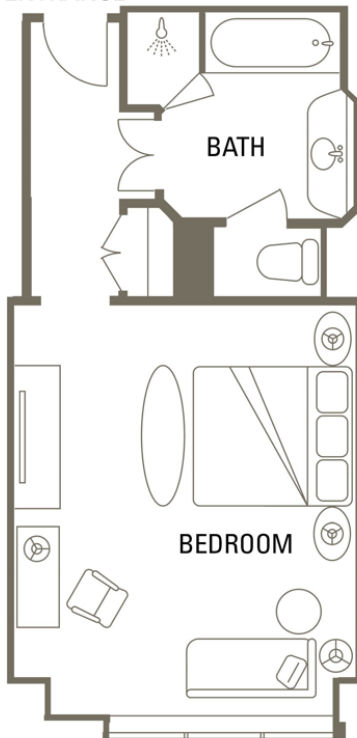

MANDARIN ORIENTAL
NEW YORK

ENTRANCE

PREMIER CENTRAL PARK VIEW ROOM

Size: 39 sqm / 420 sqf