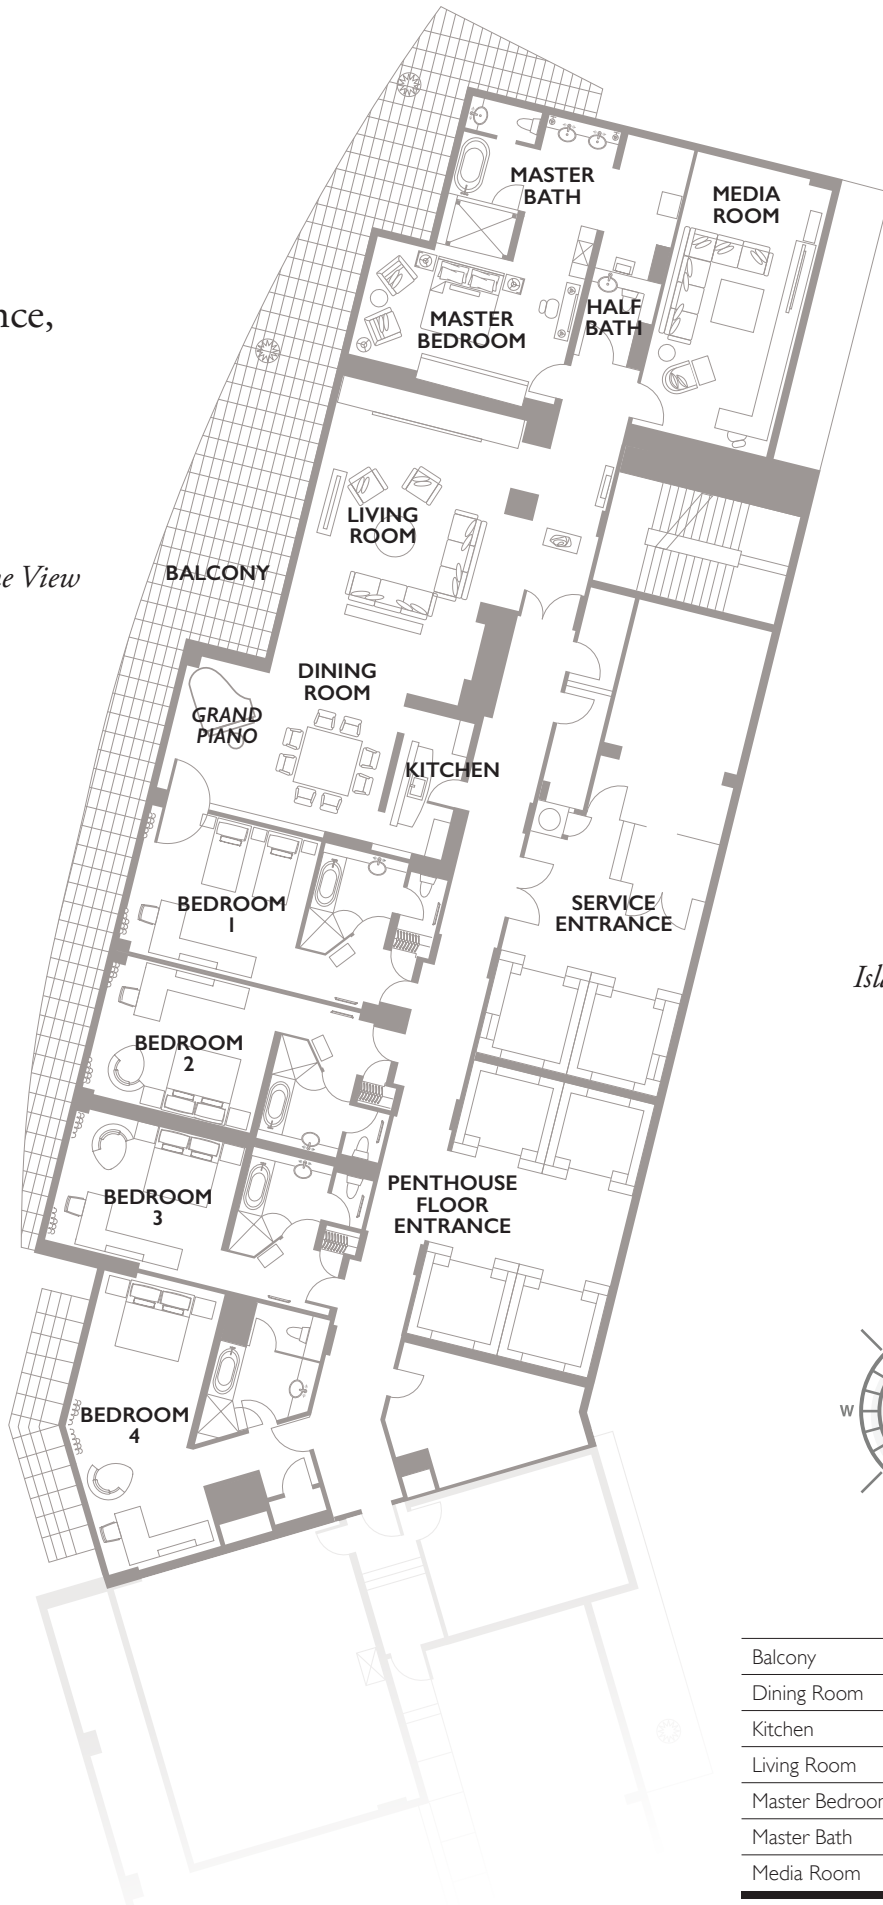

Penthouse Residence,
20th Floor

City Skyline View

Water View

Island View

Balcony	760 square feet
Dining Room	318 square feet
Kitchen	105 square feet
Living Room	631 square feet
Master Bedroom - King	300 square feet
Master Bath	344 square feet
Media Room	417 square feet

Overall space of 4,500 square feet