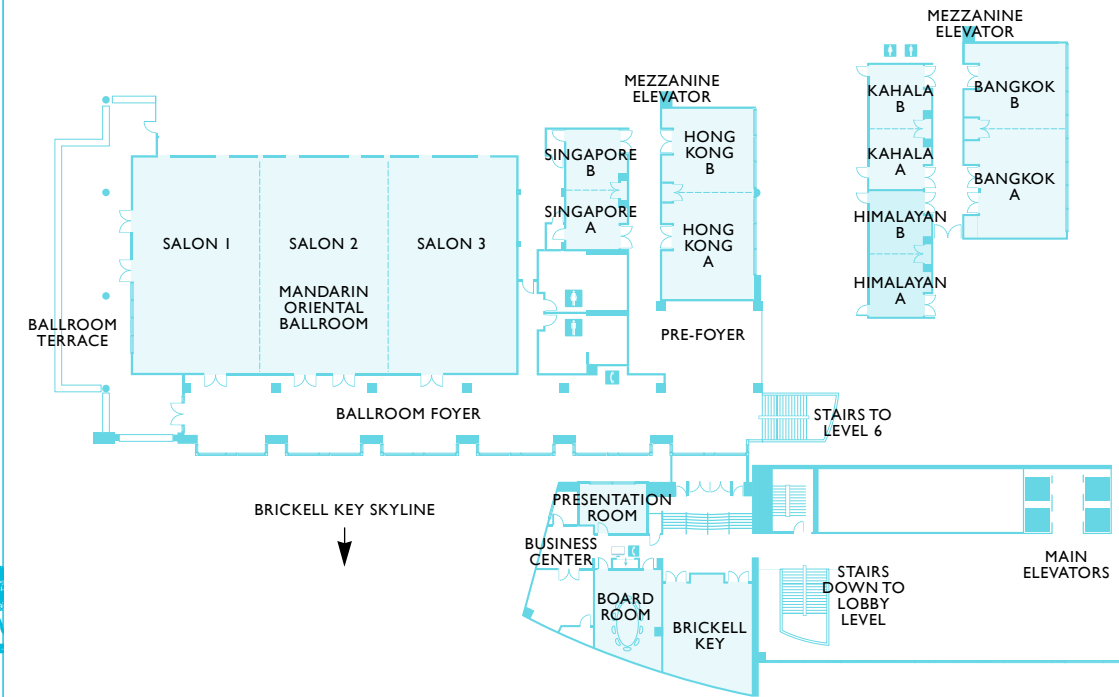

BUSINESS & MEETING LEVEL / FLOOR 5 AND MEZZANINE

BUSINESS & MEETINGS / FLOOR 5 & MEZZANINE

BALLROOM
BUSINESS CENTER
MEETING & EVENTS ROOMS