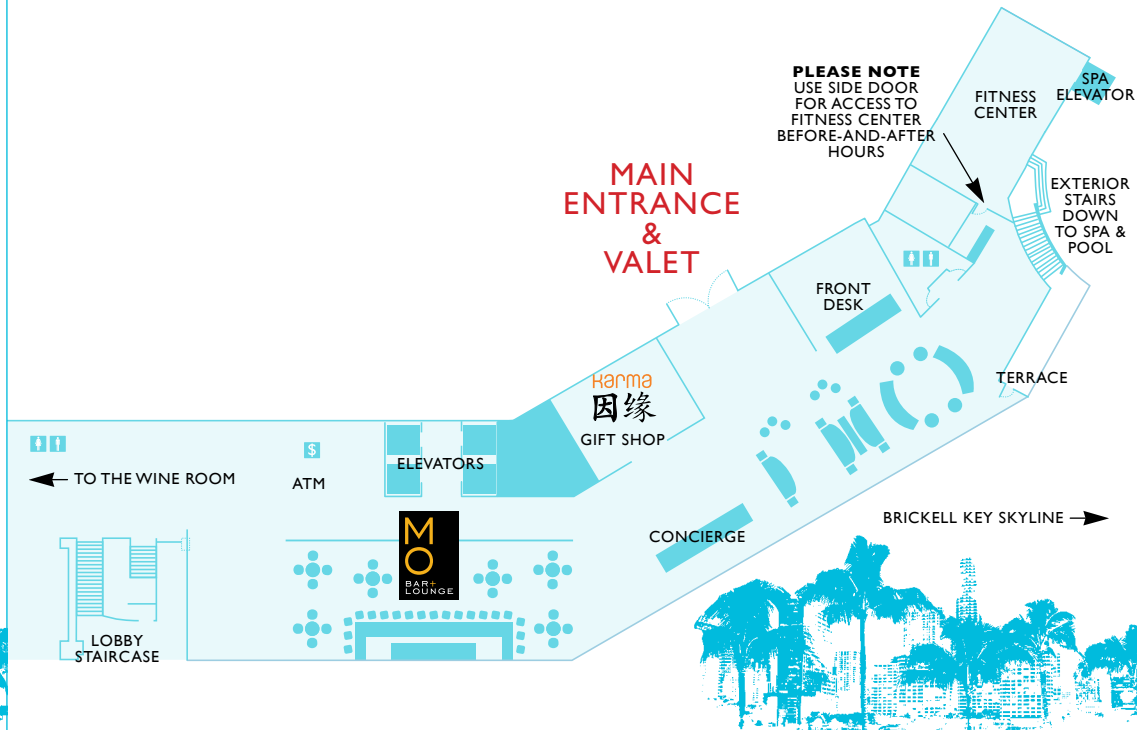

### GROUND LEVEL / FLOOR 2

LA MAR BY GASTÓN ACURIO  
 OASIS POOL CAFÉ  
 THE SPA AT MANDARIN ORIENTAL, MIAMI  
 YAKU BY LA MAR  
 JGS SALON

### LOBBY LEVEL / FLOOR 3

ATM  
 BEFORE-AND-AFTER HOURS ENTRANCE TO FITNESS CENTER  
 CONCIERGE  
 FRONT DESK  
 KARMA GIFT SHOP  
 MO BAR + LOUNGE  
 THE WINE ROOM

## BUSINESS & MEETING LEVEL / FLOOR 5 AND MEZZANINE