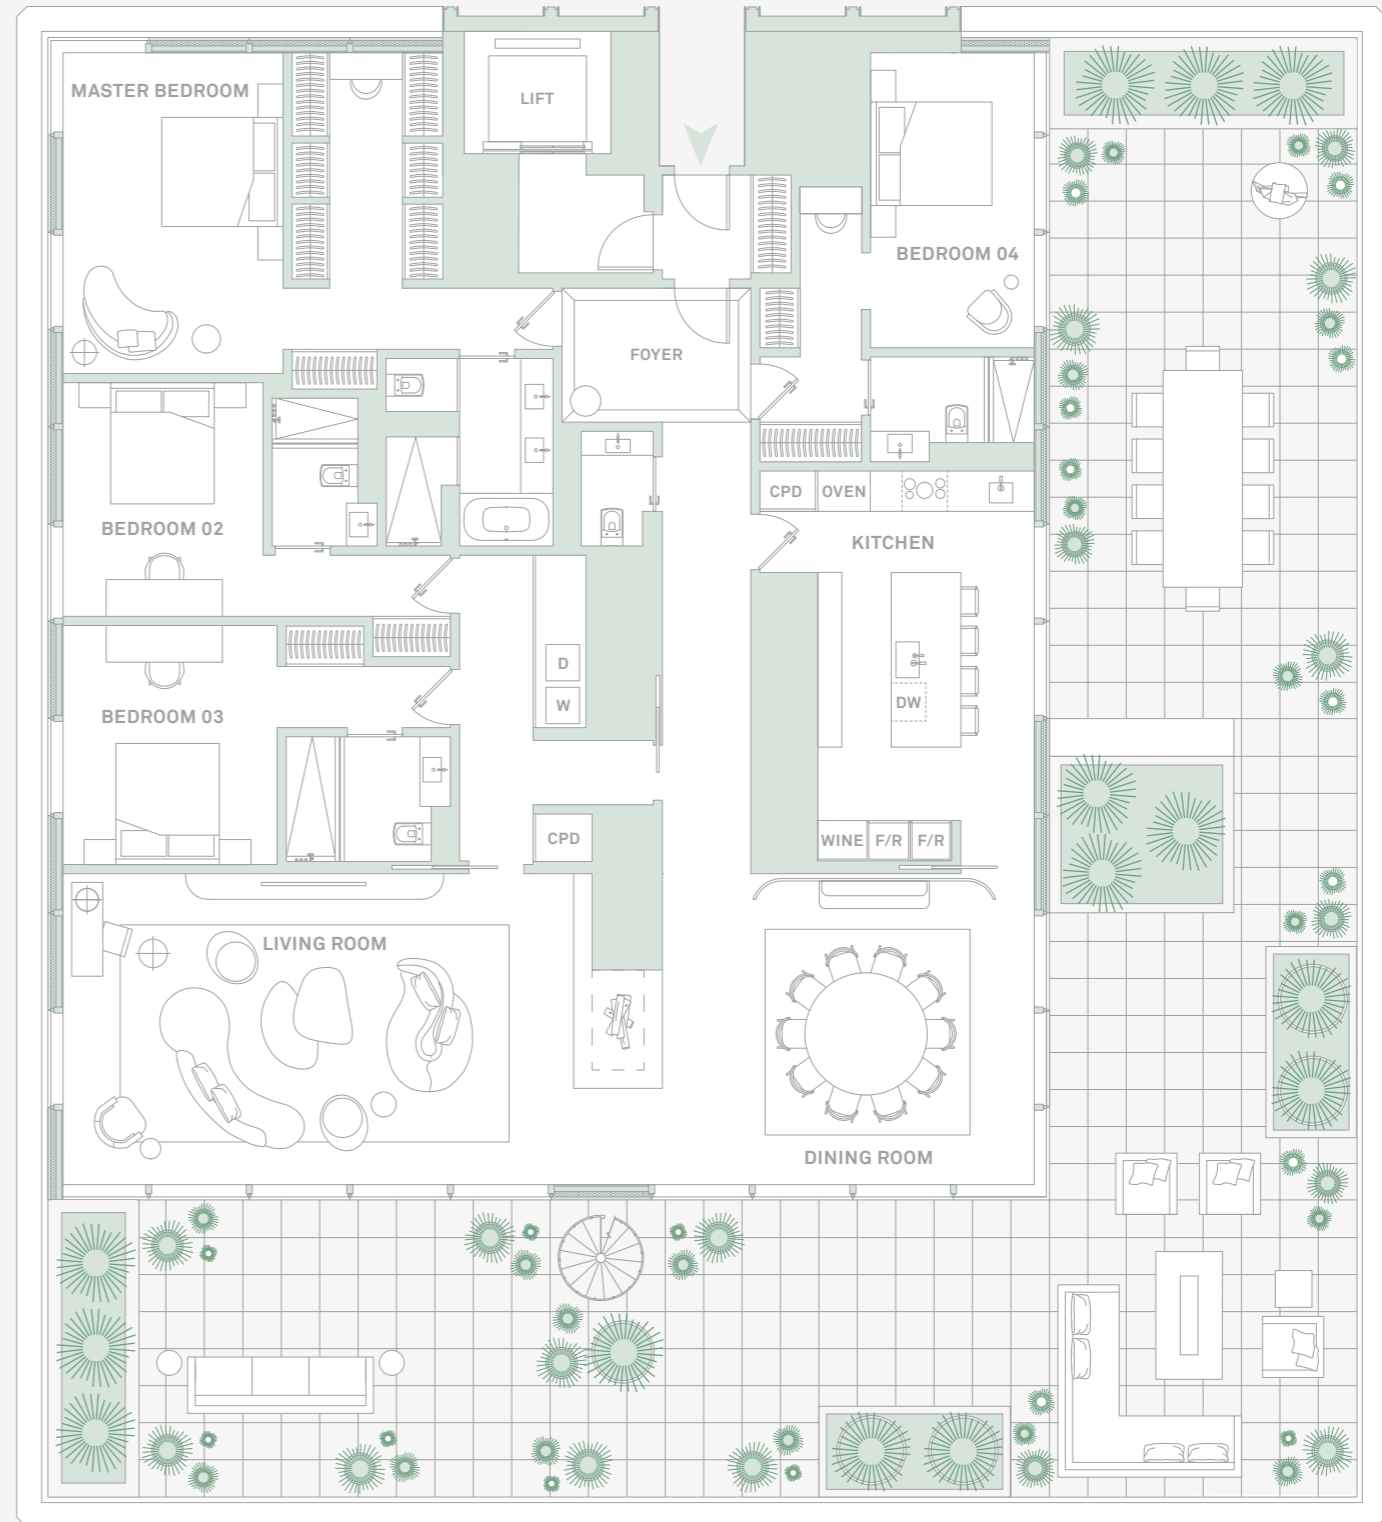

Mayfair Four-bedroom Penthouse

5,444 SQFT – 506 SQM

2,500 SQFT – 232 SQM (TERRACES L11 / L12 – Inclusive)

ROOM	SQFT	SQM
LIVING ROOM	527	49
DINING ROOM	463	43
KITCHEN	280	26
MASTER BEDROOM	474	44
BEDROOM 02	226	21
BEDROOM 03	226	21
BEDROOM 04	291	27

CPD - CUPBOARD
W/D - WASHER/DRYER
F/R - FREEZER/REFRIGERATOR
DW - DISHWASHER
WINE - WINE REFRIGERATOR

Mayfair Four-bedroom Penthouse

5,444 SQFT – 506 SQM

2,500 SQFT – 232 SQM (TERRACES L11 / L12 – Inclusive)