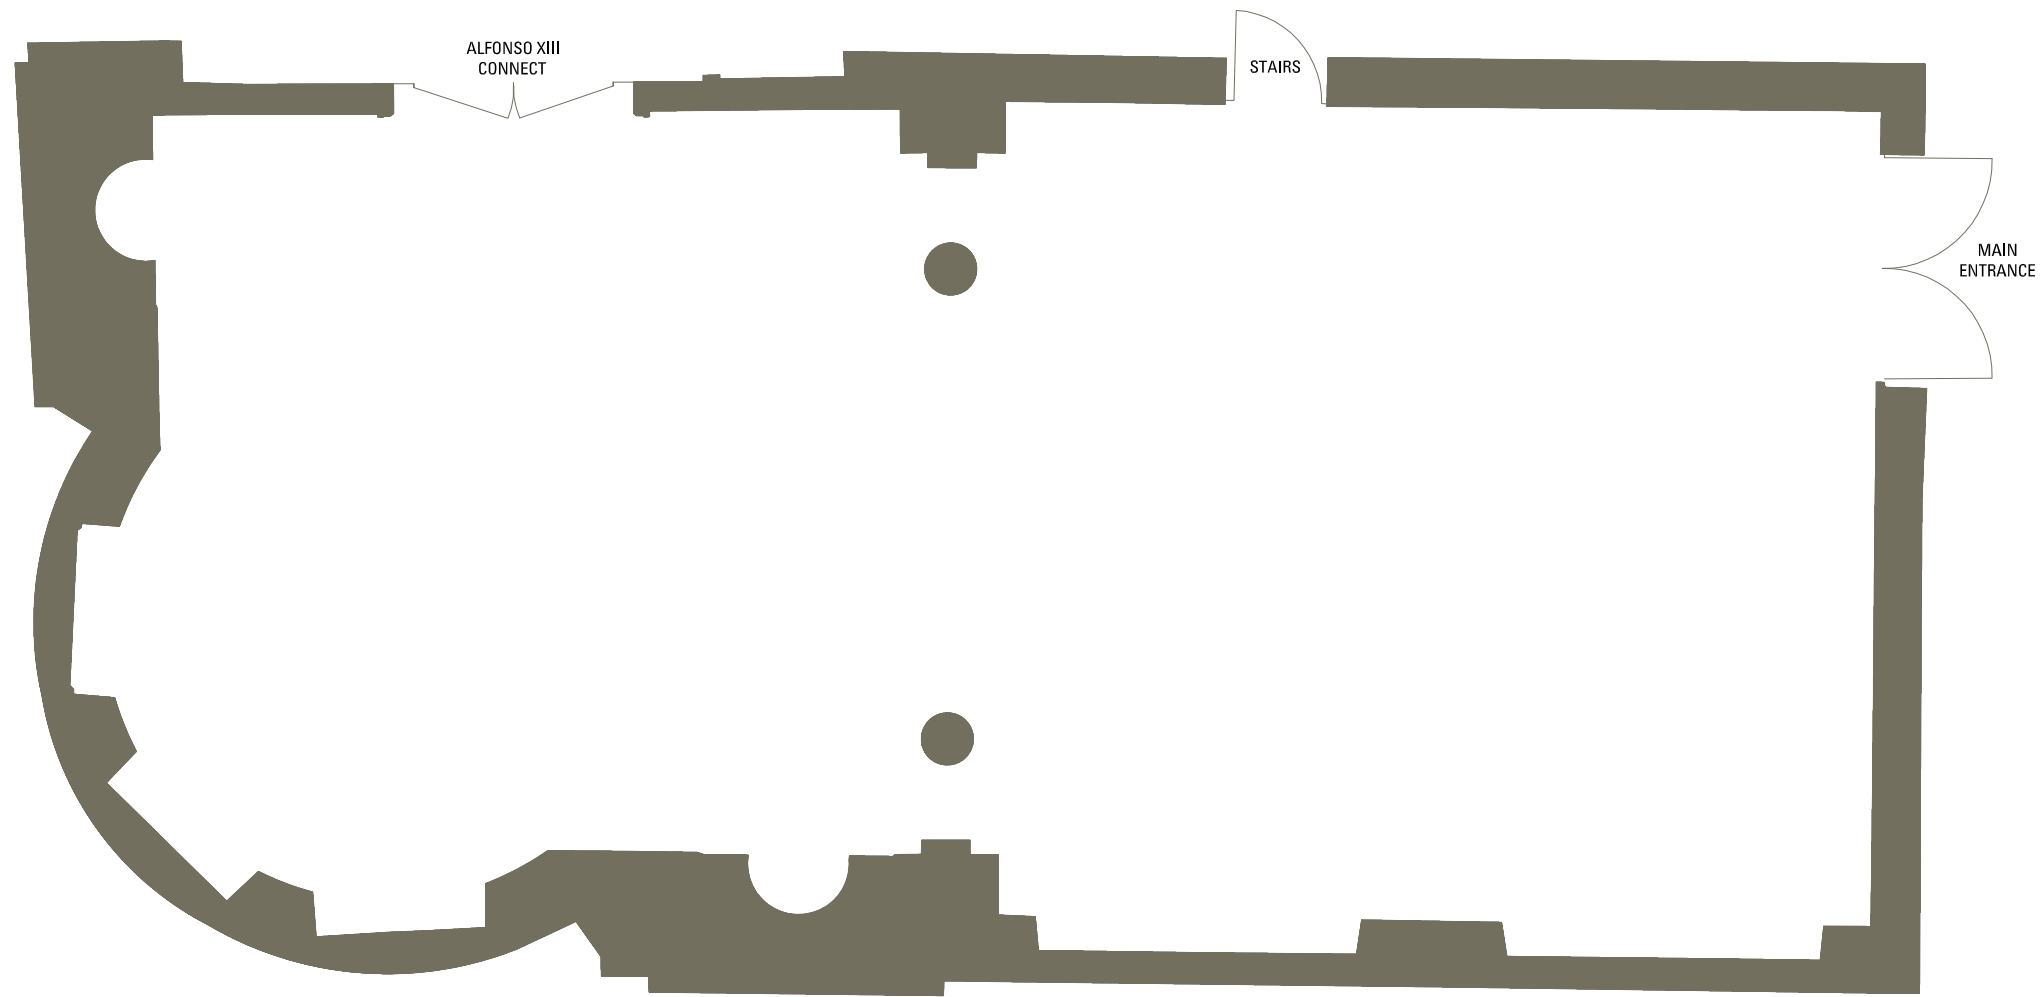

General Floor Plan

Salón Felipe IV

OCCUPANCY 50 - 180
SIZE 135,24 square metres / 1455,71 square feet
DIMENSIONS 17,20 x 8,08 x 5,20 L x W x H metres
VIEW Views of Ritz Garden and the Prado Museum

Salón Real Academia

OCCUPANCY 20-50
SURFACE 57,28 square metres / 616,56 square feet
DIMENSIONS 7,16 x 5,21 Salon 4,38 x 3,41 Hall x 3,15 L x W x H metres

Salón Real

OCCUPANCY 160-400
SURFACE 265 square metres / 2852,44 square feet
DIMENSIONS 20,83 x 13,41 x 5,85 L x W x H metres
VIEW Views of the Prado Museum