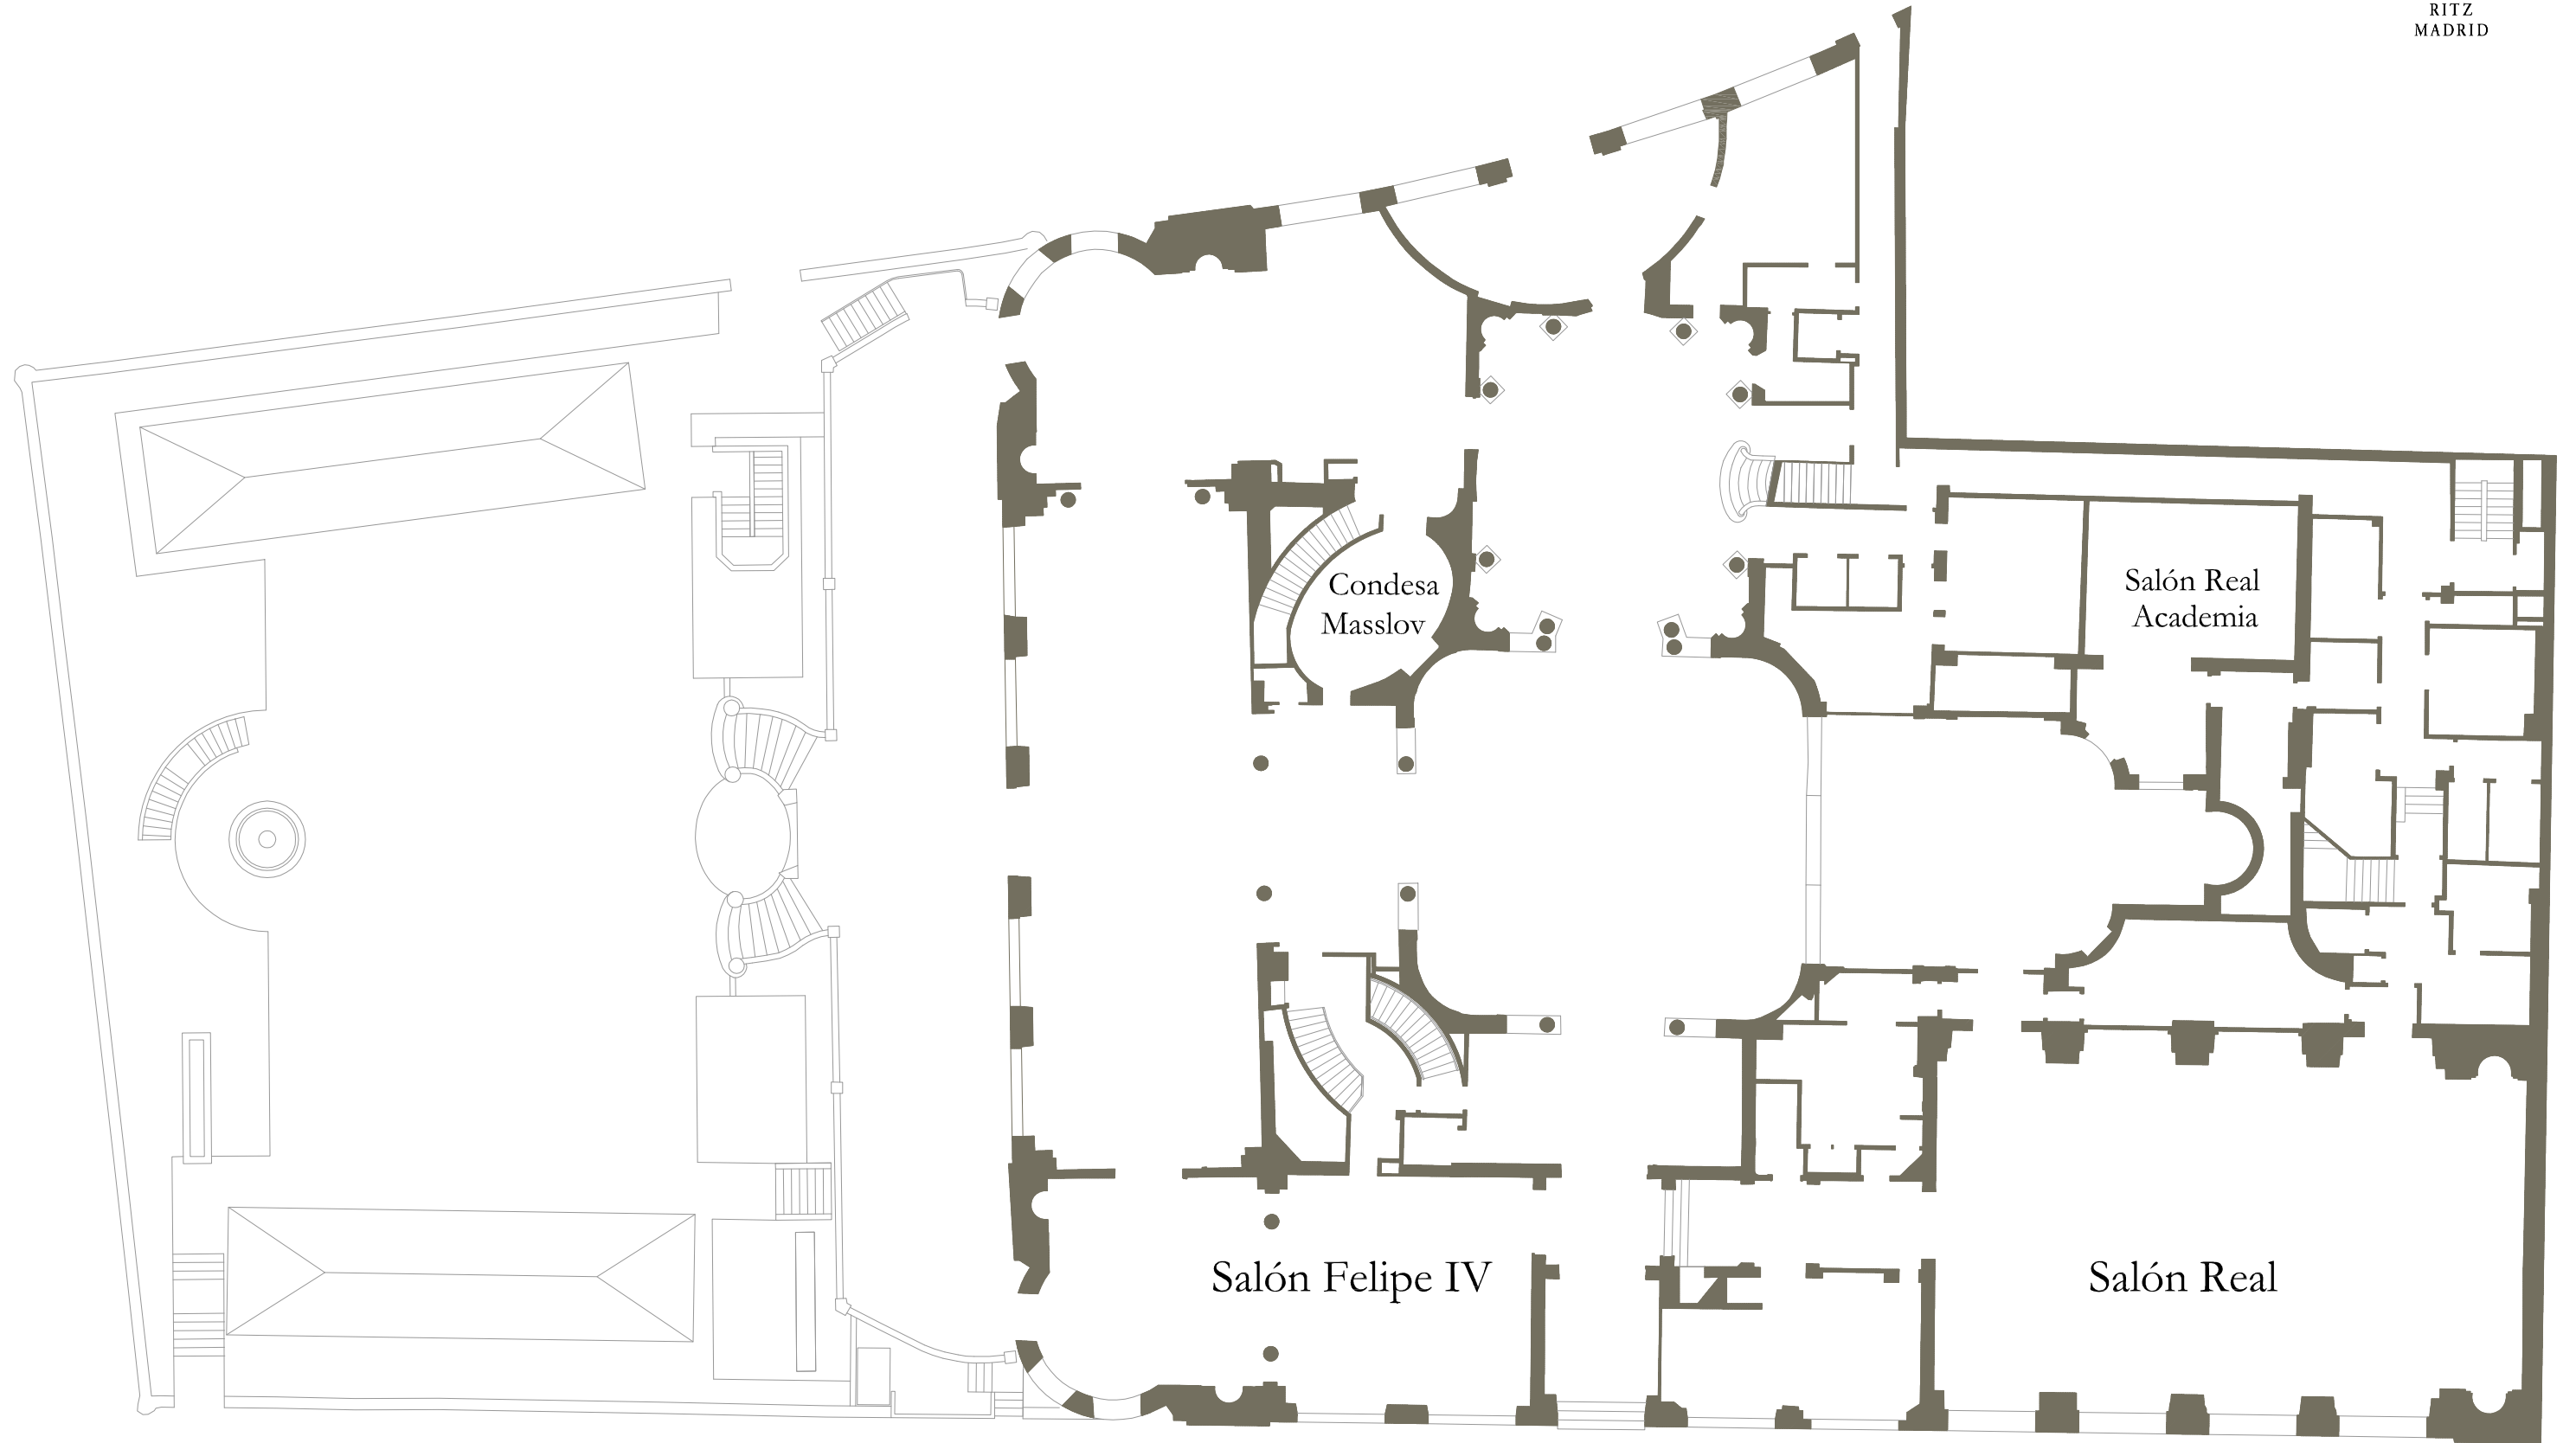

General Floor Plan

Salón Felipe IV

OCCUPANCY 50 - 180
SIZE 135,24 square metres / 1455,71 square feet
DIMENSIONS 17,20 x 8,08 x 5,20 L x W x H metres
VIEW Views of Ritz Garden and the Prado Museum

Salón Real Academia

OCCUPANCY 20-50
SURFACE 57,28 square metres / 616,56 square feet
DIMENSIONS 7,16 x 5,21 Salon 4,38 x 3,41 Hall x 3,15 L x W x H metres

Salón Real

OCCUPANCY 160-400
SURFACE 265 square metres / 2852,44 square feet
DIMENSIONS 20,83 x 13,41 x 5,85 L x W x H metres
VIEW Views of the Prado Museum