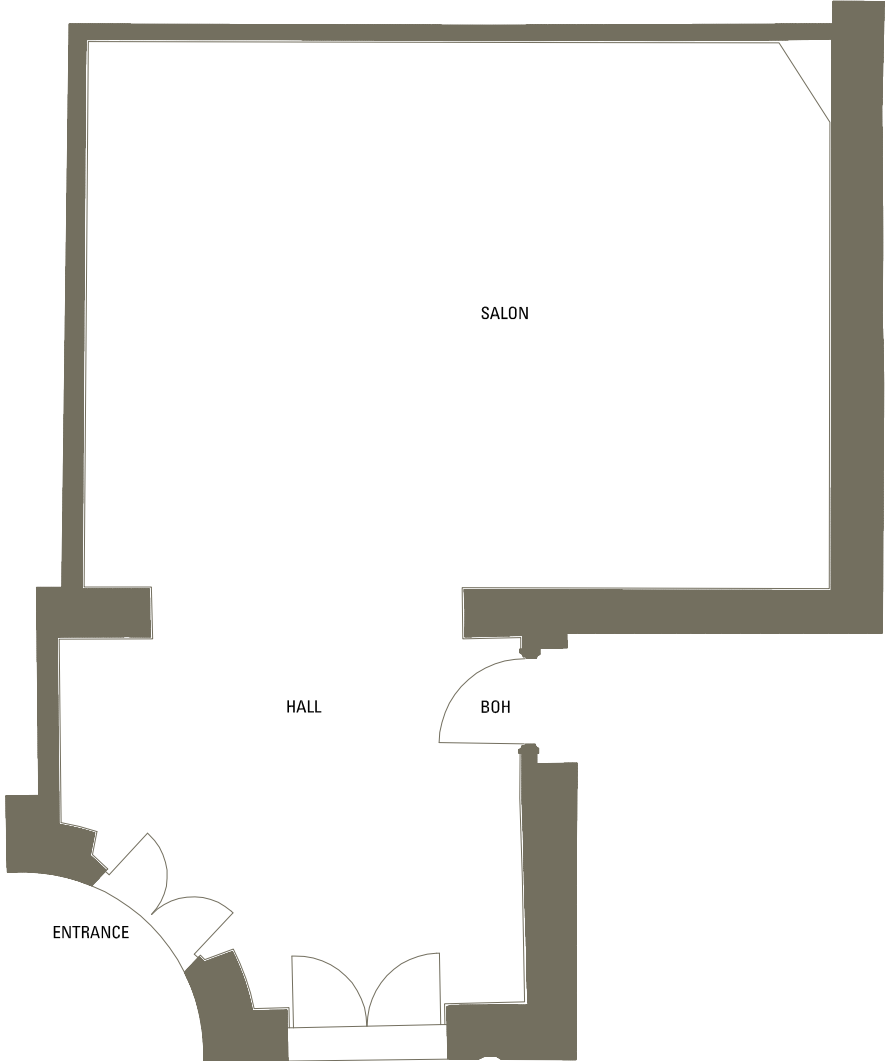

General Floor Plan

Salón Felipe IV

OCCUPANCY 50 - 180
SIZE 135,24 square metres / 1455,71 square feet
DIMENSIONS 17,20 x 8,08 x 5,20 L x W x H metres
VIEW Views of Ritz Garden and the Prado Museum

Salón Real Academia

OCCUPANCY 20-50
SURFACE 57,28 square metres / 616,56 square feet
DIMENSIONS 7,16 x 5,21 Salon 4,38 x 3,41 Hall x 3,15 L x W x H metres

Salón Real

OCCUPANCY 160-400
SURFACE 265 square metres / 2852,44 square feet
DIMENSIONS 20,83 x 13,41 x 5,85 L x W x H metres
VIEW Views of the Prado Museum