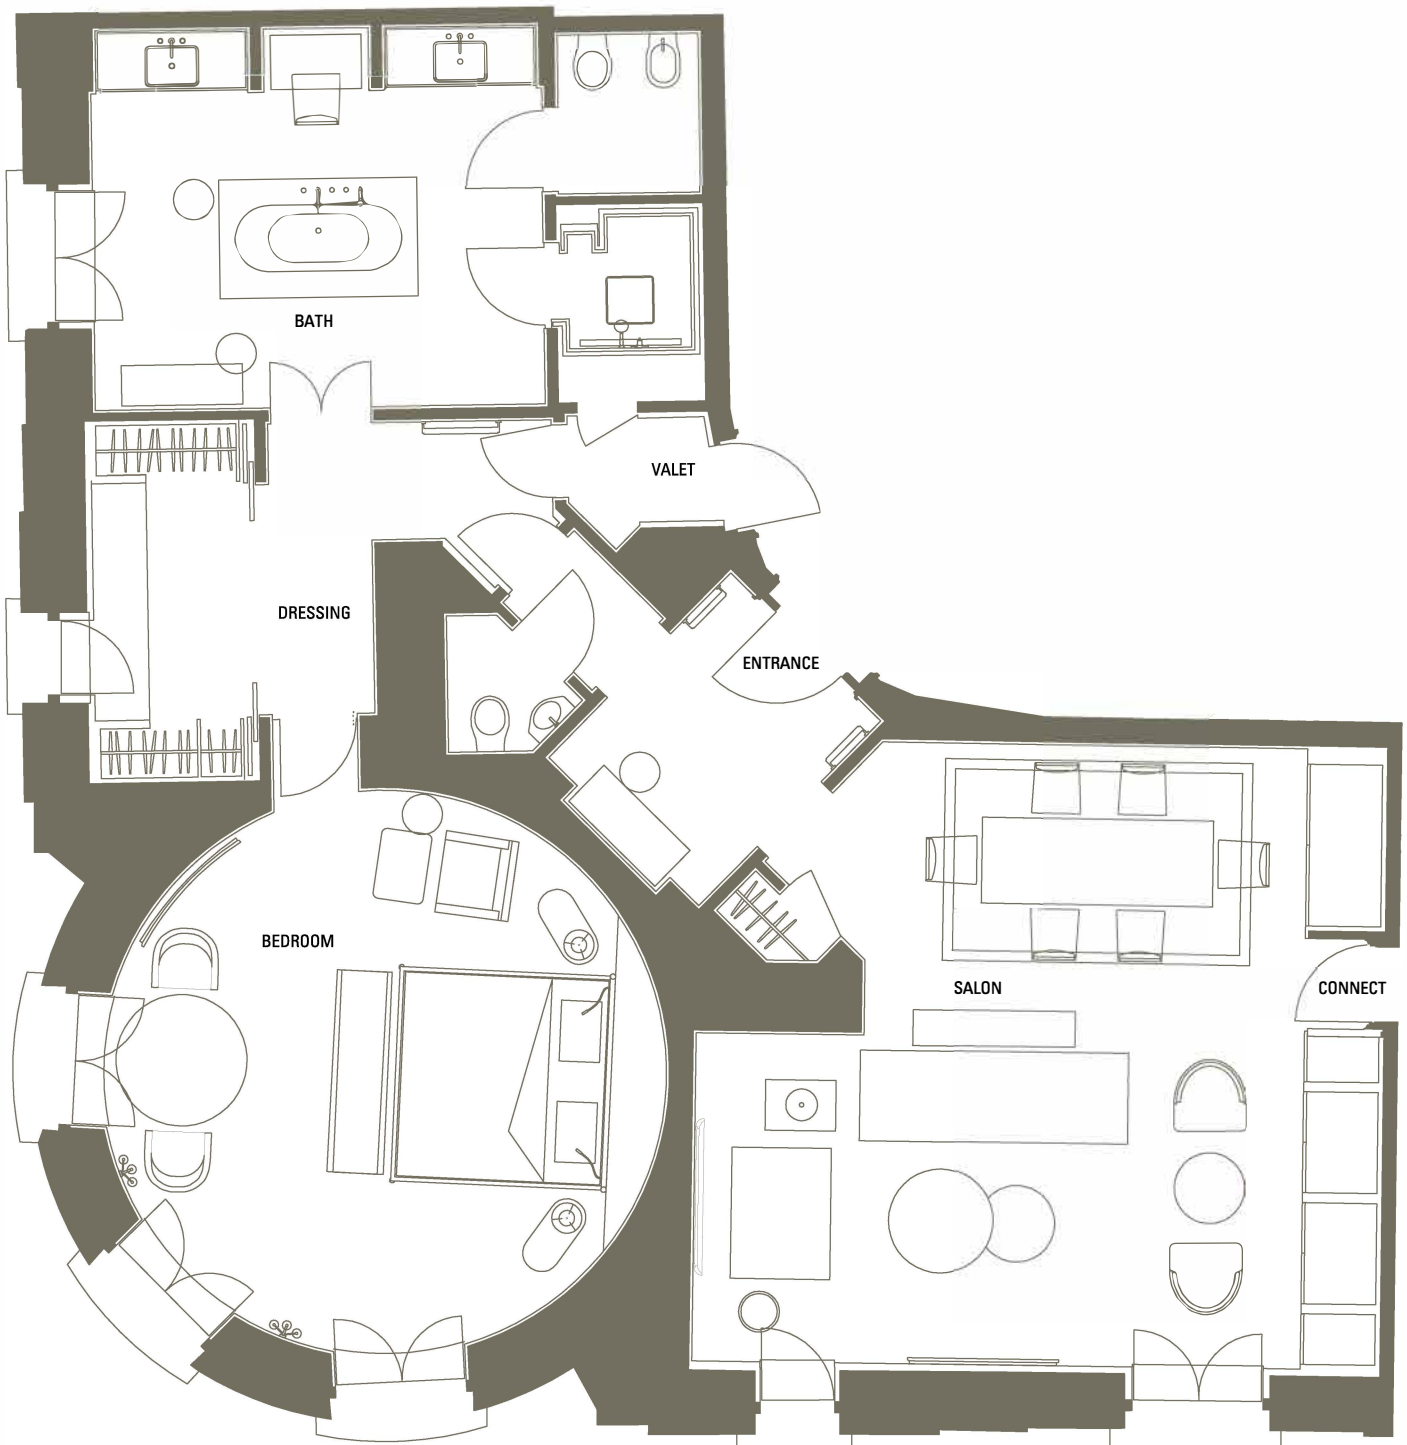

Presidential Suite

BED King Bed
 OCCUPANCY 3
 SIZE 115 square metres / 1243 square feet
 VIEW Views of Ritz Garden and the Prado Museum

Connects to Prado Suite with 1 King Bed / Sofa Bed or Extra Bed available / Crib on request - 68 square metres / 730 square feet.
 Views of Prado Museum.

Please note that this floor plan is orientative and may change from one room to another depending on the room location.