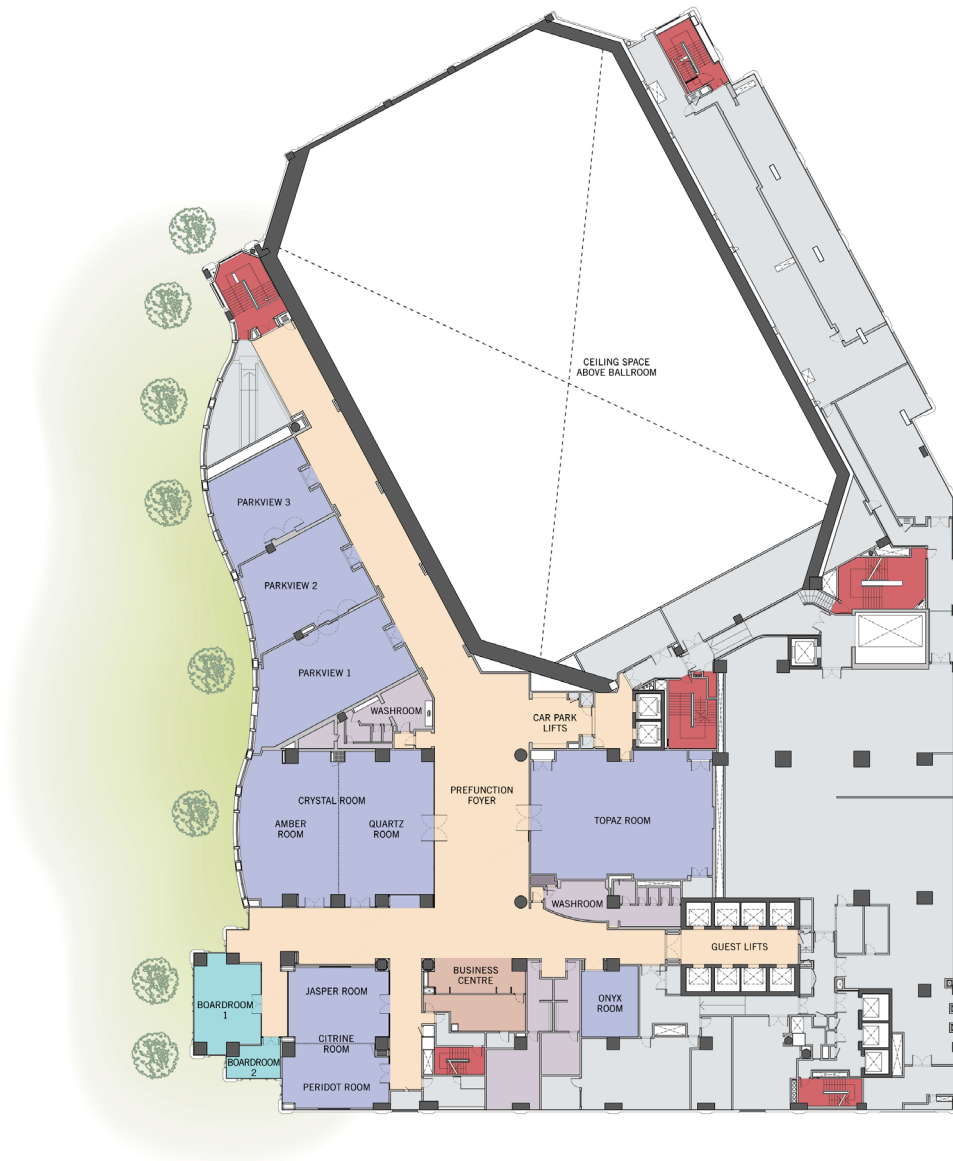

Function Room	Dimensions		Ceiling Height		Banquet	Cocktail	Classroom	Theatre	Boardroom	U-shaped
	Sq ft	Sq m	ft	m						
Level 2										
Topaz Room	2,153	200	8.5	2.6	120	240	144	224	42	51
Crystal Room	2,583	240	8.5	2.6	120	350	180	320	42	57
– Amber Room	1,335	124	8.5	2.6	60	170	90	160	30	33
– Quartz Room	1,249	116	8.5	2.6	60	150	80	140	30	33
Citrine Room	1,346	125	8.9	2.7	60	210	108	192	30	33
– Jasper Room	721	67	8.9	2.7	30	90	48	80	18	21
– Peridot Room	624	58	8.9	2.7	20	90	48	80	18	15
Onyx Room	328	31	8.9	2.7	20	35	24	60	18	15
Parkview 1	1,216	113	8.5	2.6	70	80	72	70	36	32
Parkview 2	990	92	8.5	2.6	50	50	45	50	18	26
Parkview 3	861	80	8.5	2.6	40	30	24	30	12	14
Level 2 Foyer	6,943	645	9.8	3.0	–	250	–	–	–	–
Boardroom 1	549	51	8.5	2.6	–	–	–	–	12	–
Boardroom 2	172	16	8.5	2.6	–	–	–	–	8	–

MANDARIN ORIENTAL
KUALA LUMPUR

Mandarin Oriental, Kuala Lumpur
Kuala Lumpur City Centre, P.O. Box 10905, 50088 Kuala Lumpur, Malaysia
Telephone +60(3) 2380 8888 Facsimile +60(3) 2380 8833
mandarinoriental.com