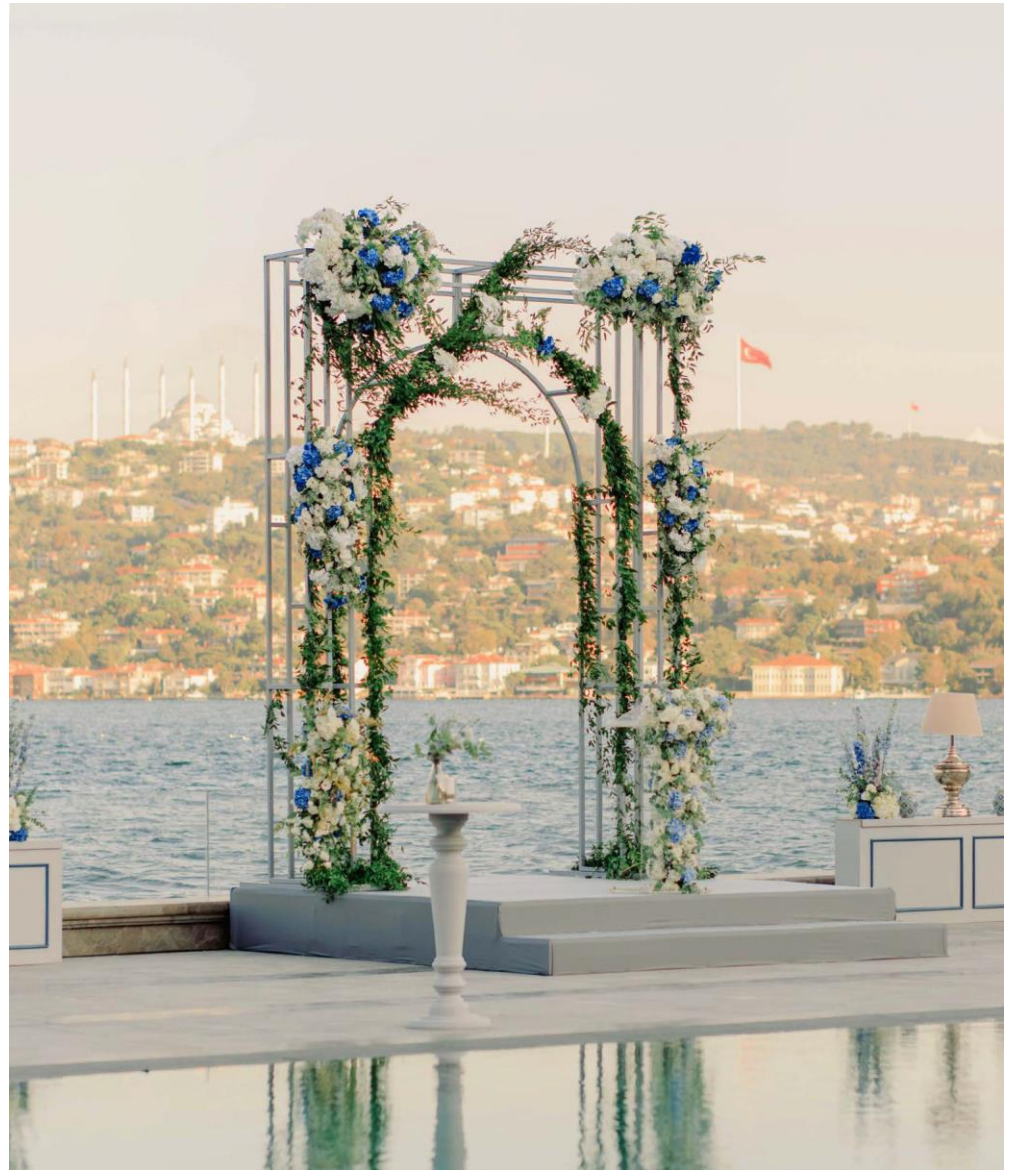

MANDARIN ORIENTAL
BOSPHORUS
ISTANBUL

YOUR PERFECT DAY

A WEDDING DAY TO REMEMBER,
FOREVER

THE MOST MAGICAL DESTINATION
FOR YOUR FAIRY-TALE WEDDING

With a backdrop of the magnificent Bosphorus, and with a choice of exquisite function rooms, excellent catering, and friendly, efficient service, an event where you and every guest will enjoy a perfect wedding.