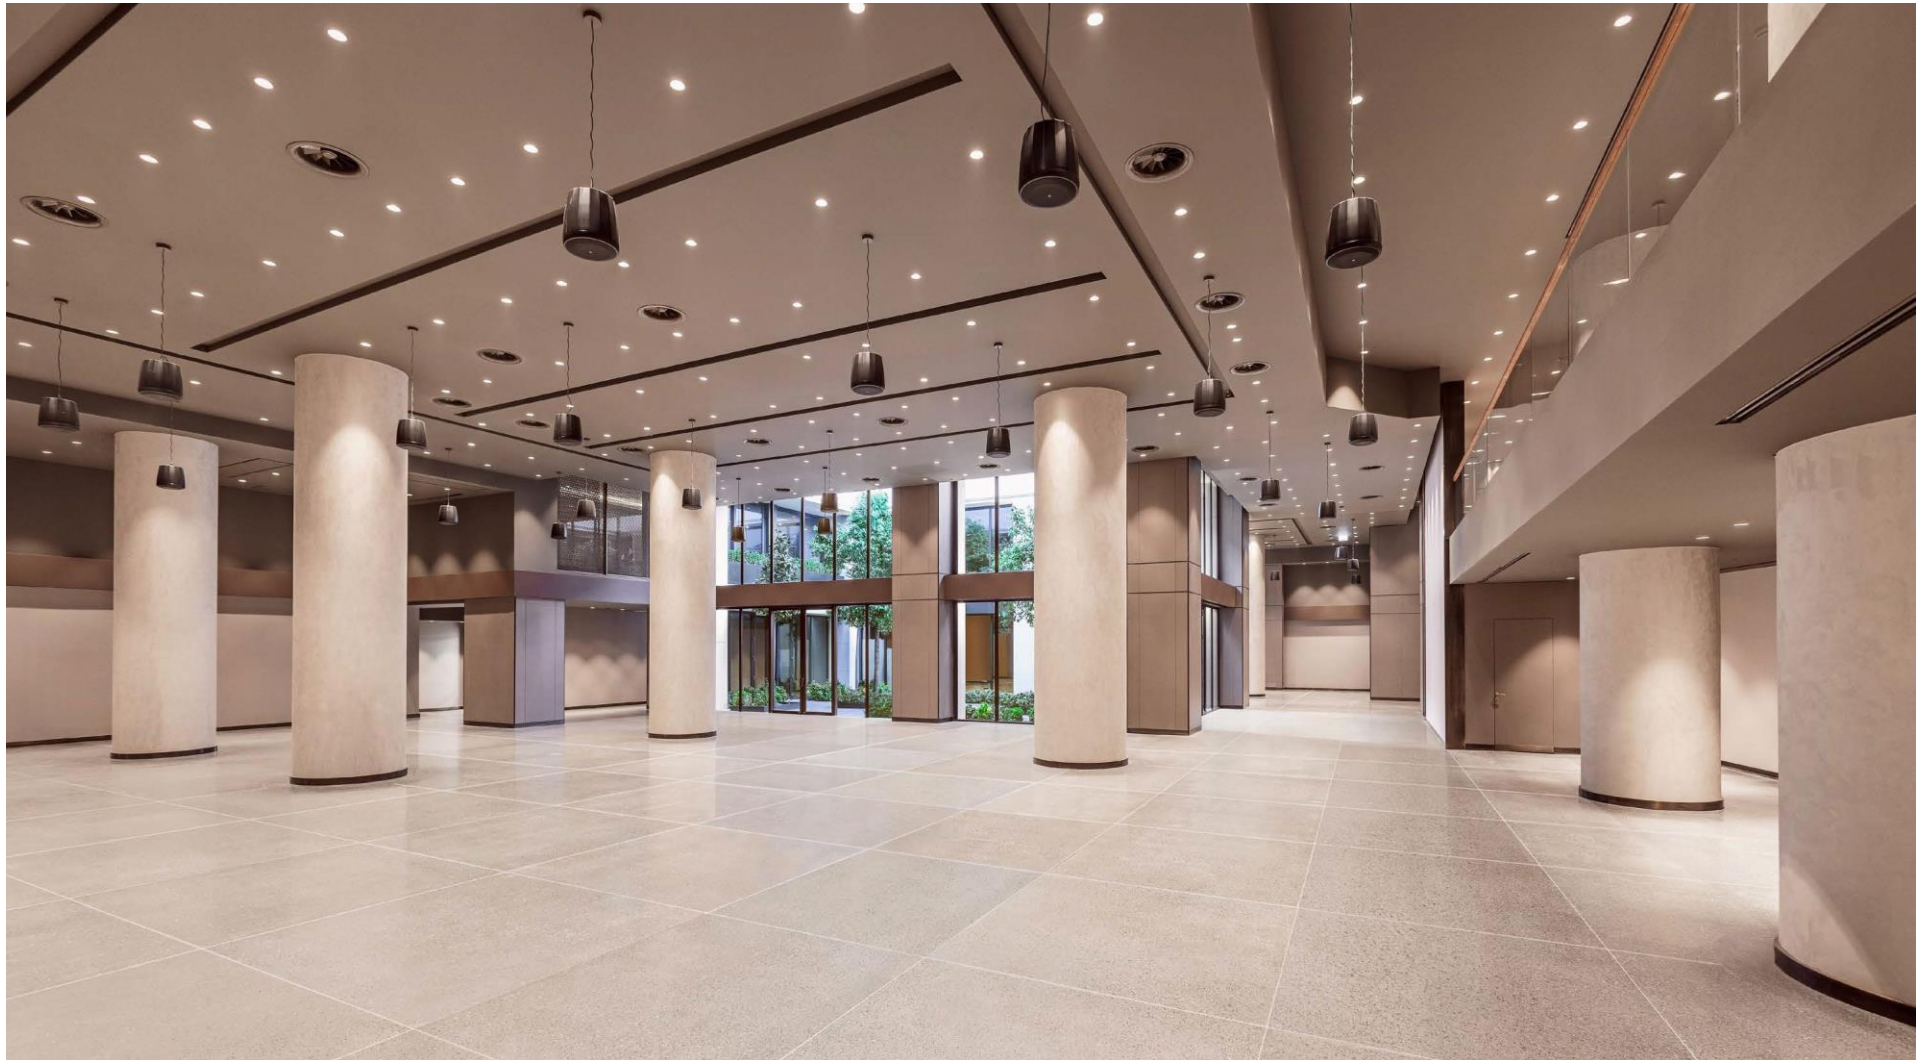

CRYSTAL EVENT ROOM

SURFACE AREA

900 m²

DIMENSIONS

(LxWxH)

39 x 23 x 6 m

COCKTAIL
800 Persons

**ROUND
TABLES**
400 Persons