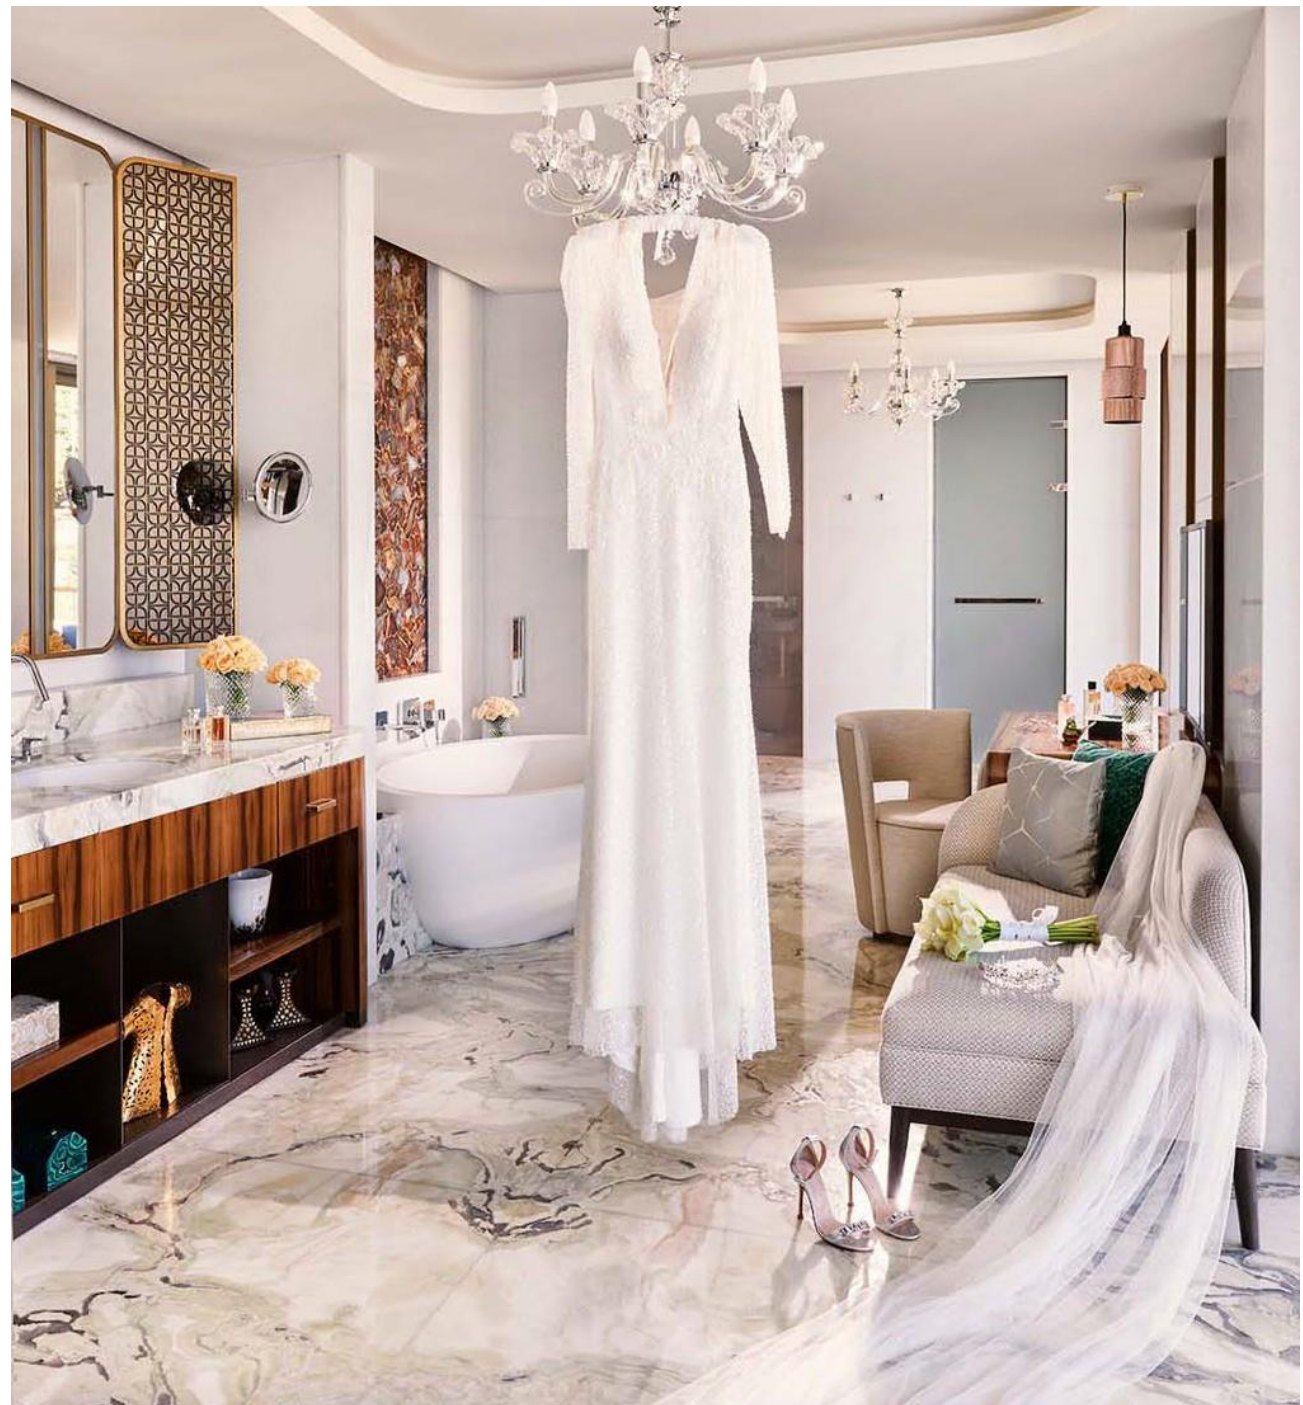

MANDARIN ORIENTAL
BOSPHORUS
ISTANBUL

YOUR PERFECT DAY

A WEDDING DAY TO REMEMBER,
FOREVER

THE MOST MAGICAL DESTINATION
FOR YOUR FAIRY-TALE WEDDING

With a backdrop of the magnificent Bosphorus, and with a choice of exquisite function rooms, excellent catering, and friendly, efficient service, an event where you and every guest will enjoy a perfect wedding.

PERFECT VENUES 

BOSPHORUS BALLROOM

SURFACE AREA

950 m²

DIMENSIONS

(LxWxH)

38.2 x 23.3 x 7.1 m

CEREMONY