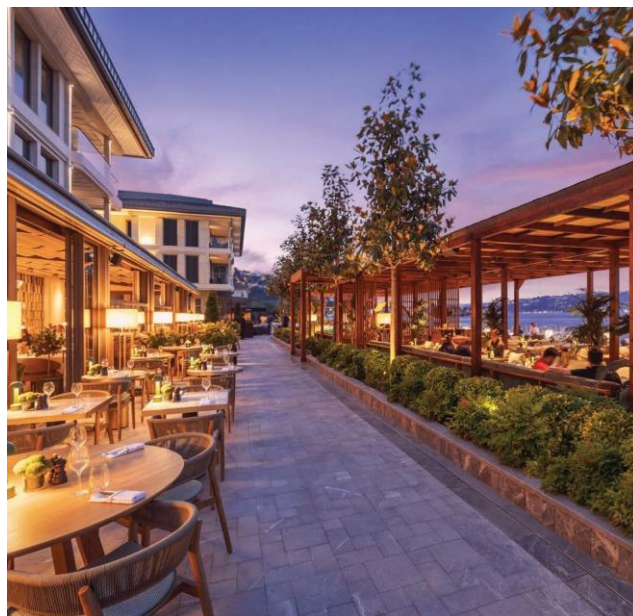

SPECIAL HONEYMOON OFFERS
AT MANDARIN HOTELS

We'll contact a Mandarin Oriental Hotel of your choice for special offers or benefits for your honeymoon.