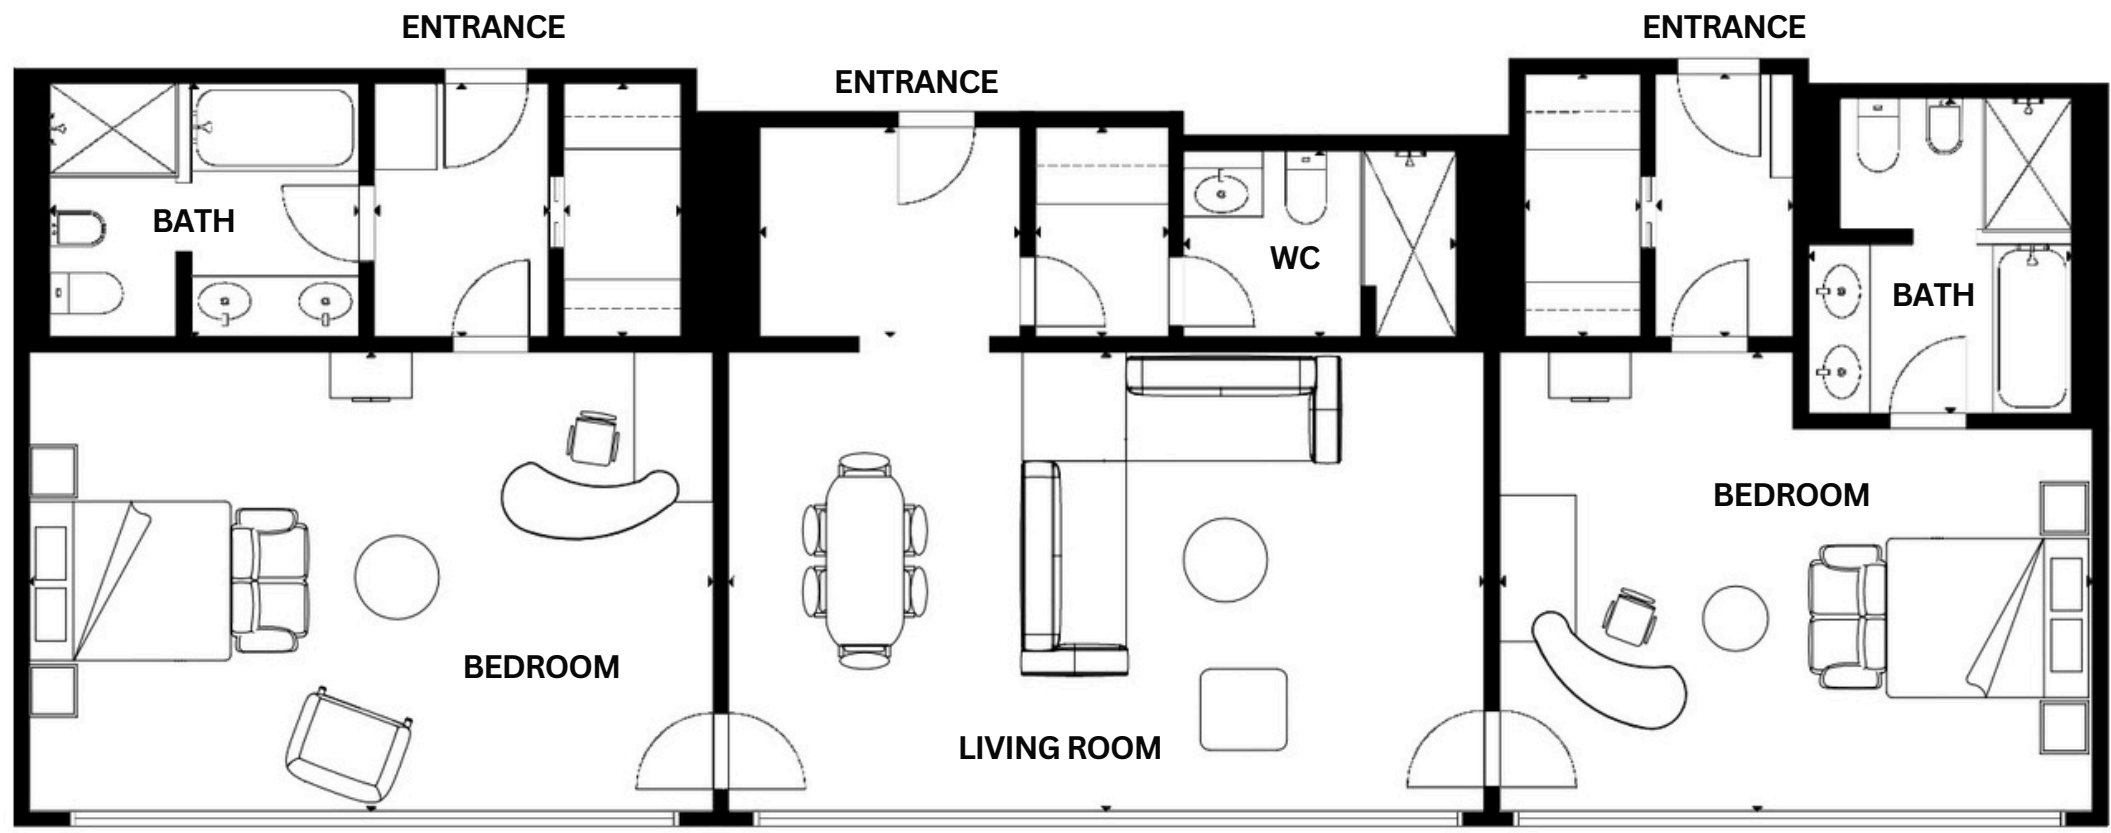

# TWO BEDROOM RIVER VIEW DELUXE SUITE

133sqm / 1,432sqf

Size and configuration may vary