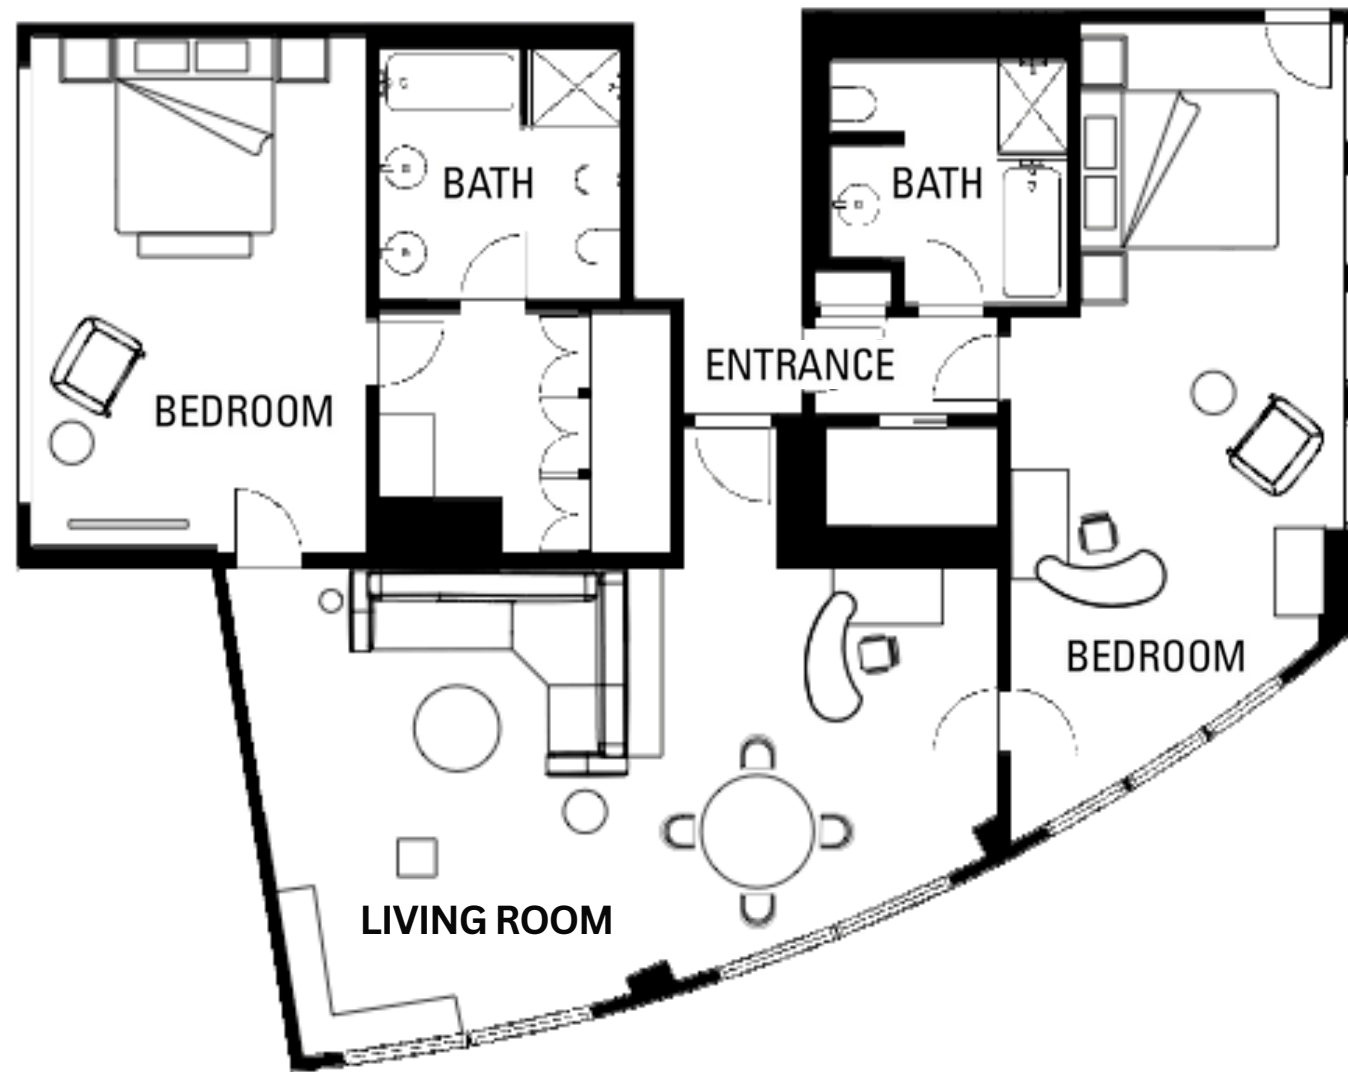

TWO BEDROOM RIVER VIEW CORNER SUITE

118sqm / 1,270sqf

Size and configuration may vary