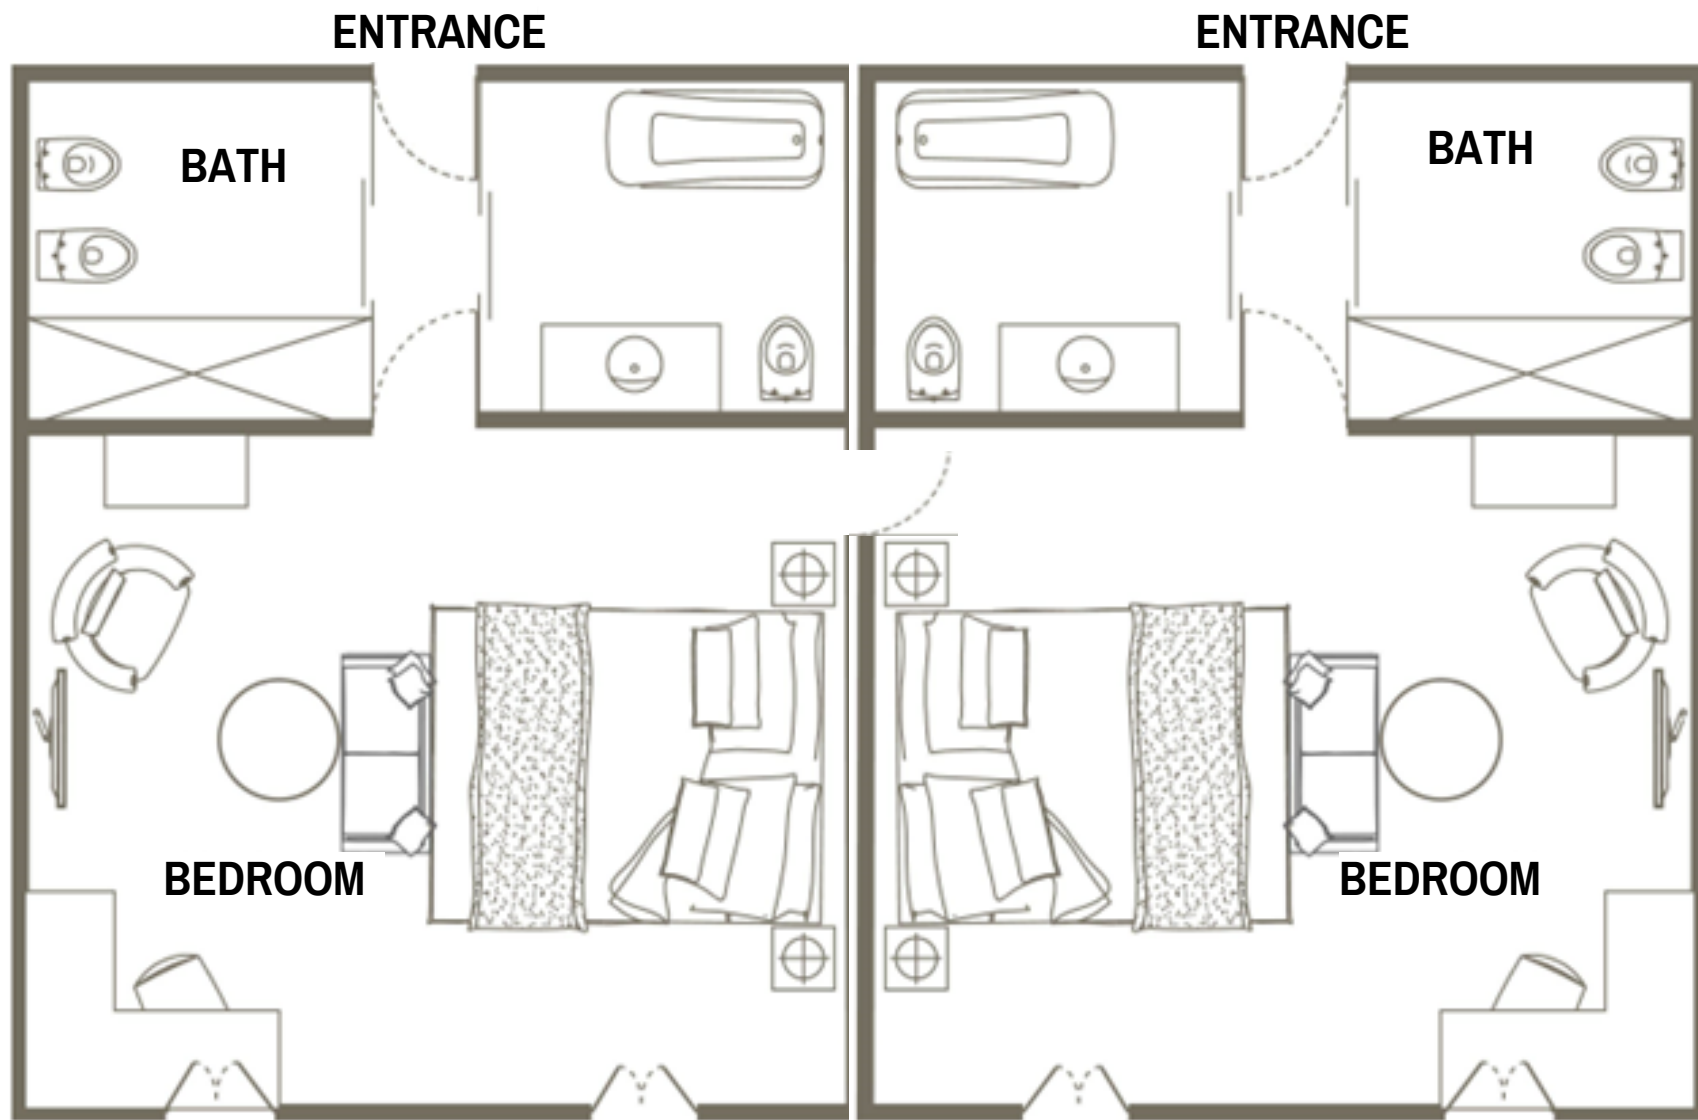

# TWO BEDROOM PANORAMIC JUNIOR SUITE

84sqm / 804sqf

Size and configuration may vary