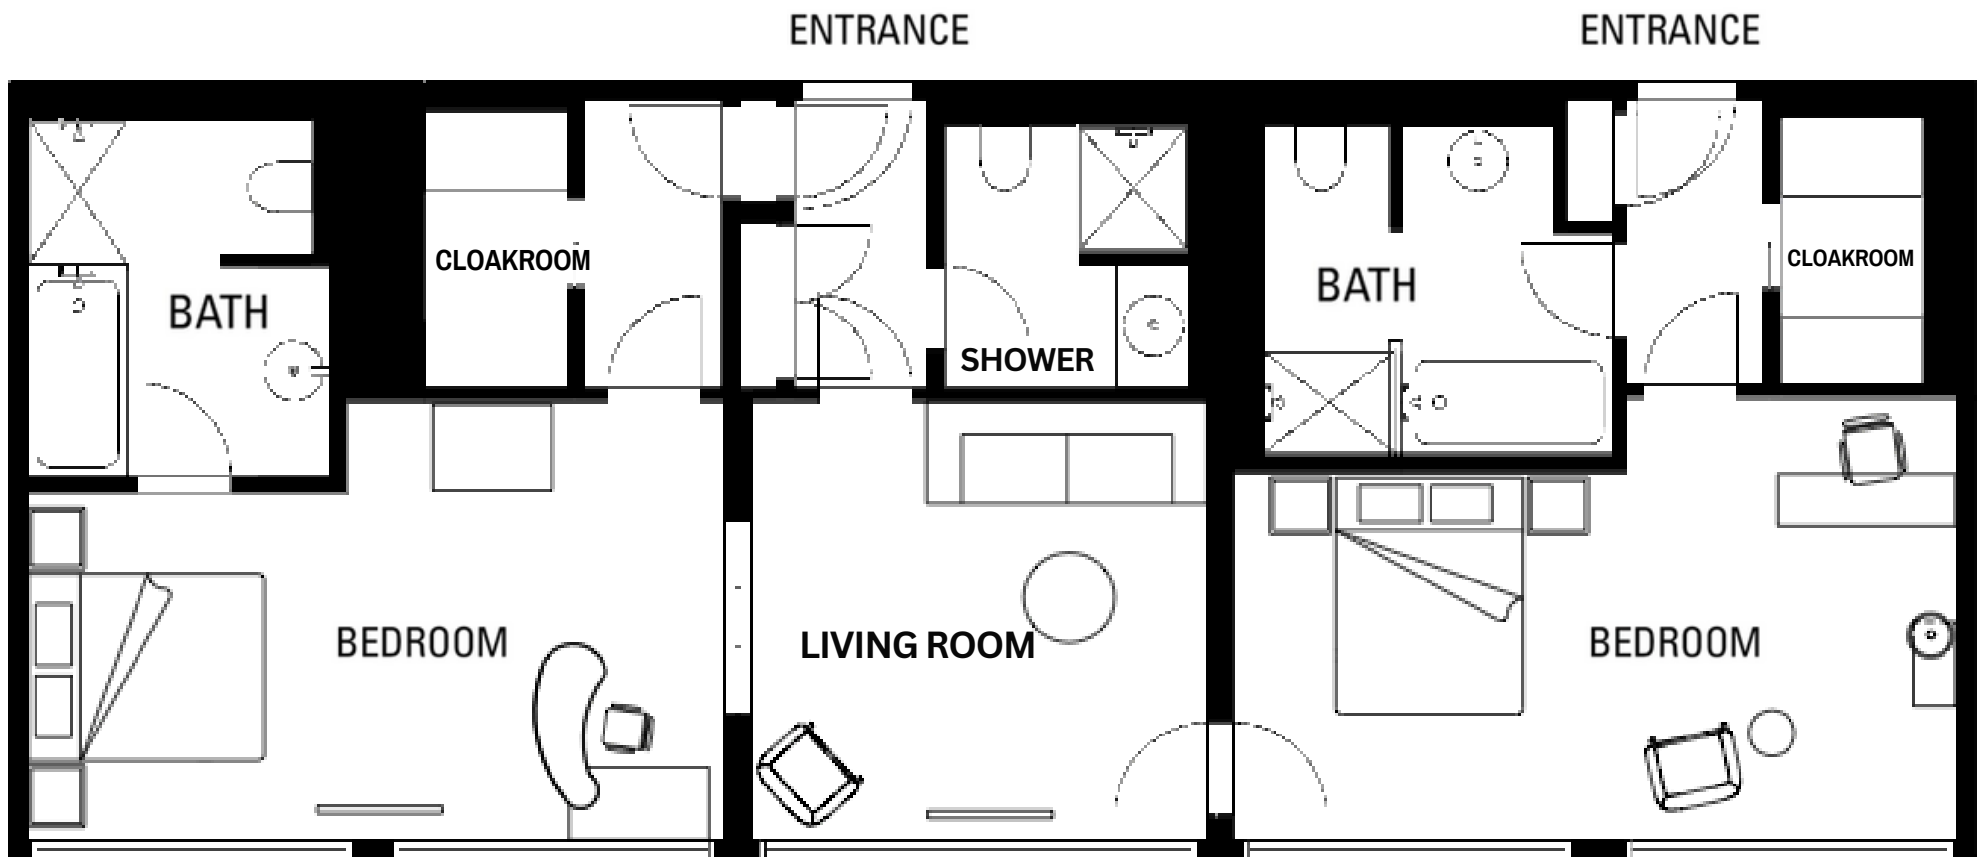

TWO BEDROOM FAMILY SUITE

94sqm / 1,012sqf

Size and configuration may vary