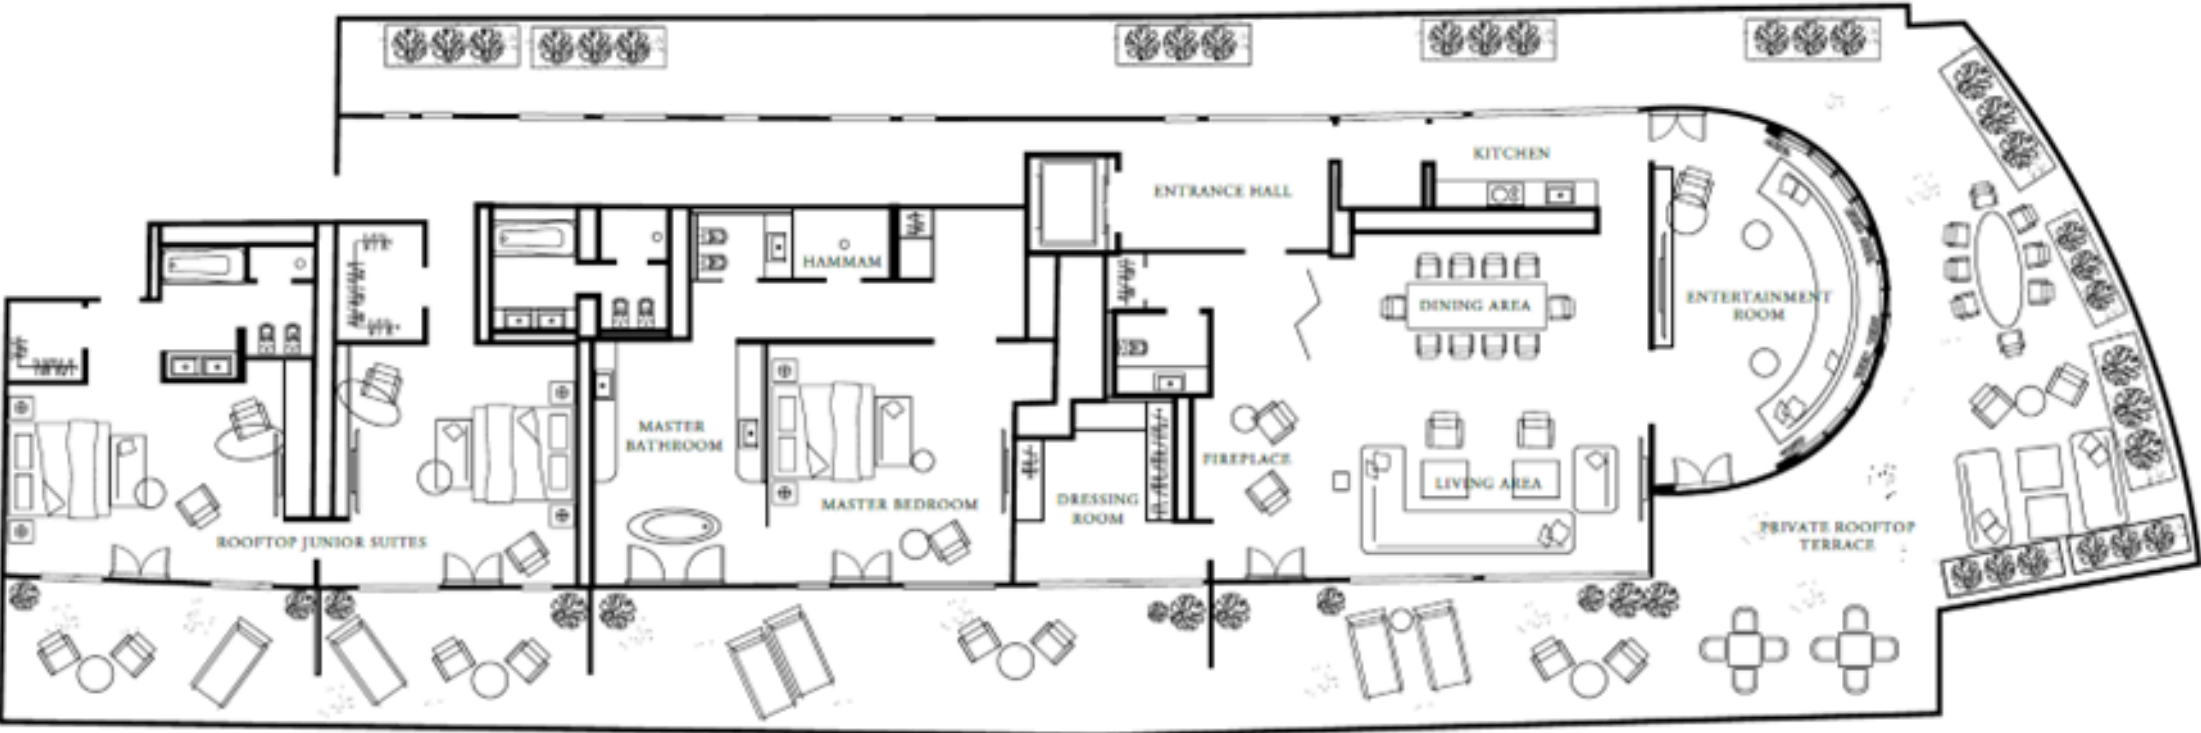

THREE BEDROOM ROYAL TERRACE SUITE

325sqm / 3,498sqf

RHÔNE RIVER

Size and configuration may vary