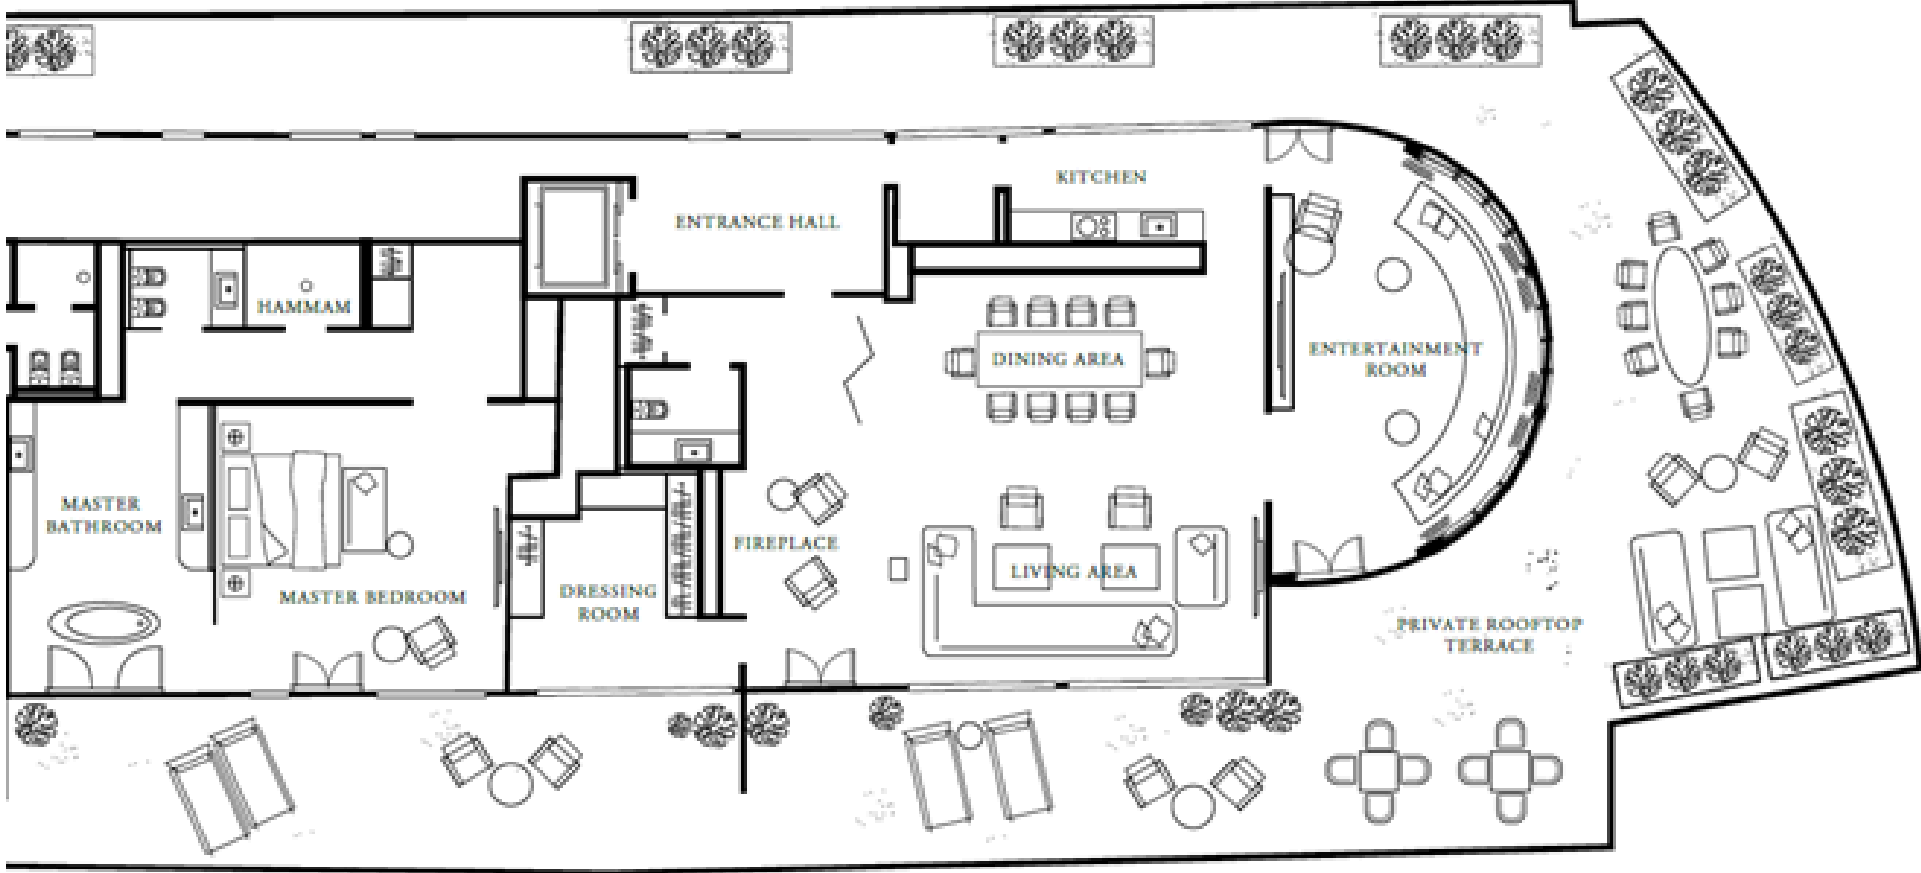

ROYAL TERRACE SUITE

245sqm / 2,637sqf

RHÔNE RIVER

Size and configuration may vary