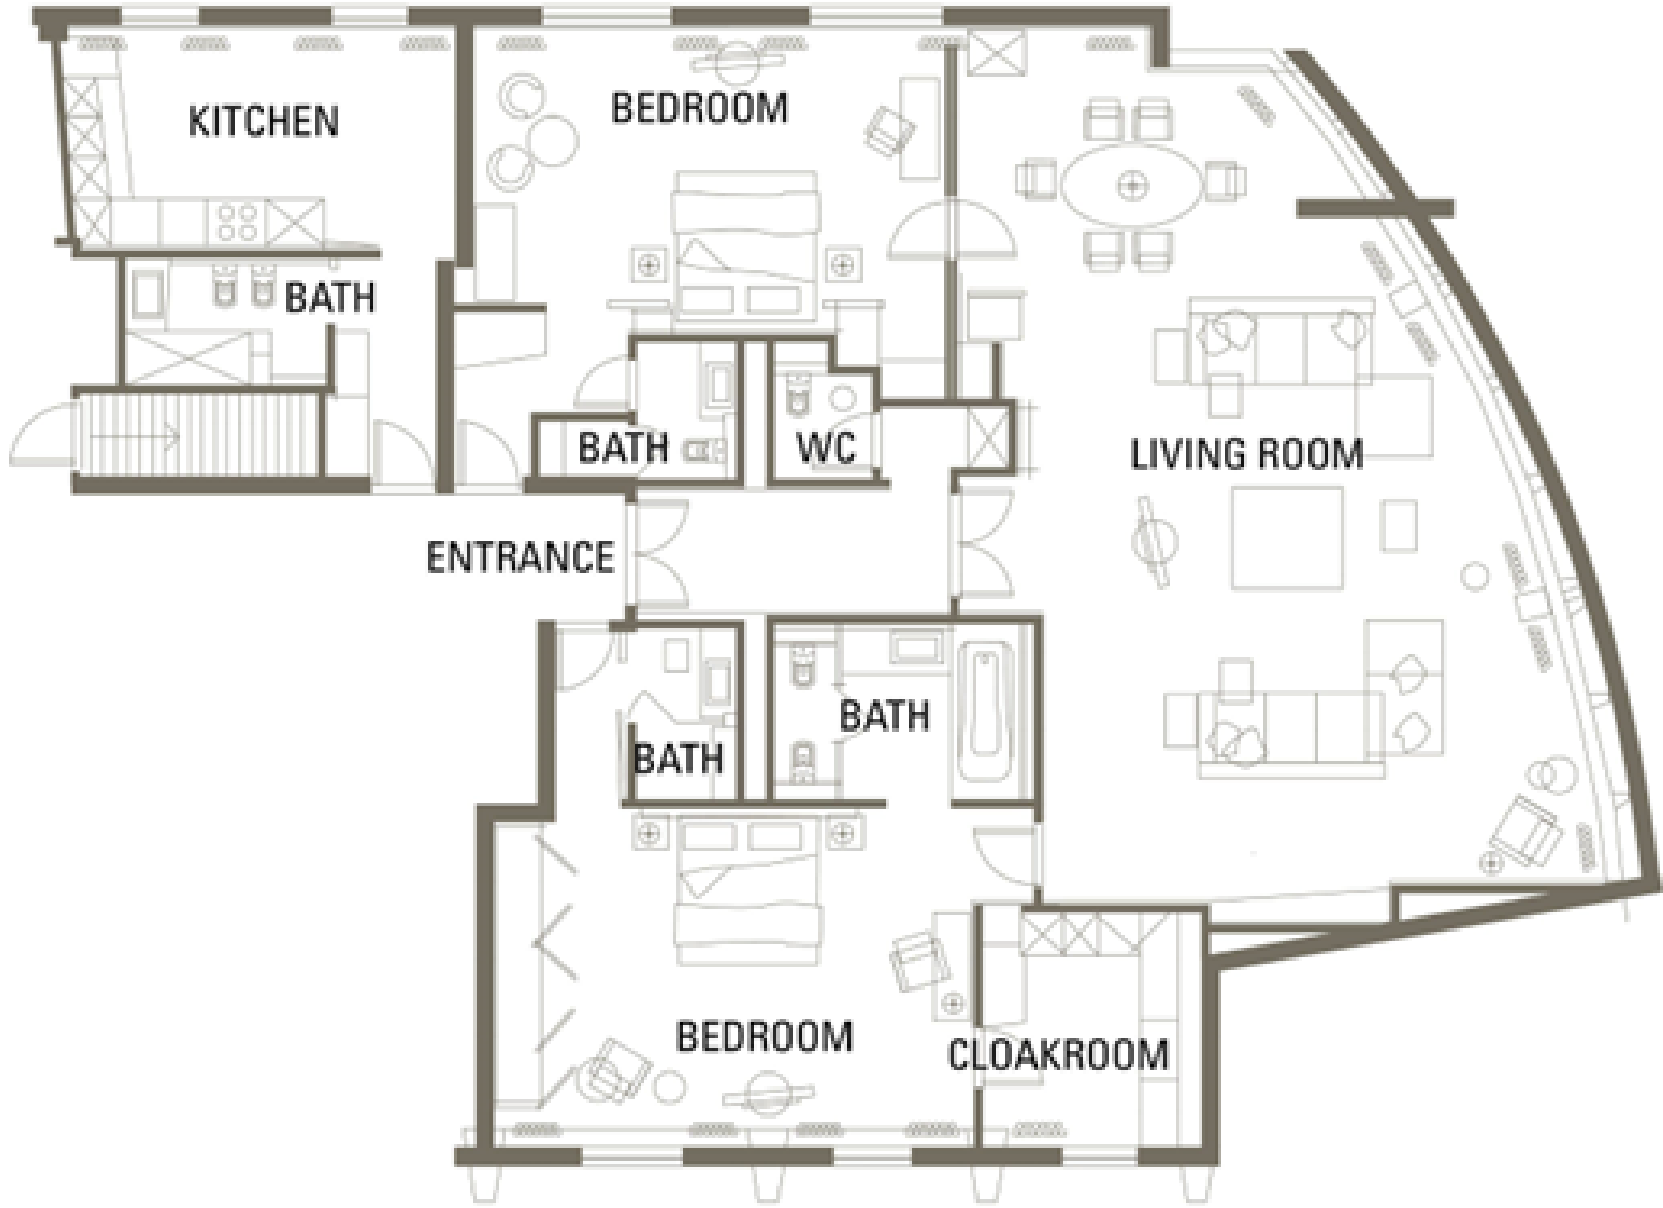

# ROYAL SUITE

210sqm / 2,260sqf

Size and configuration may vary