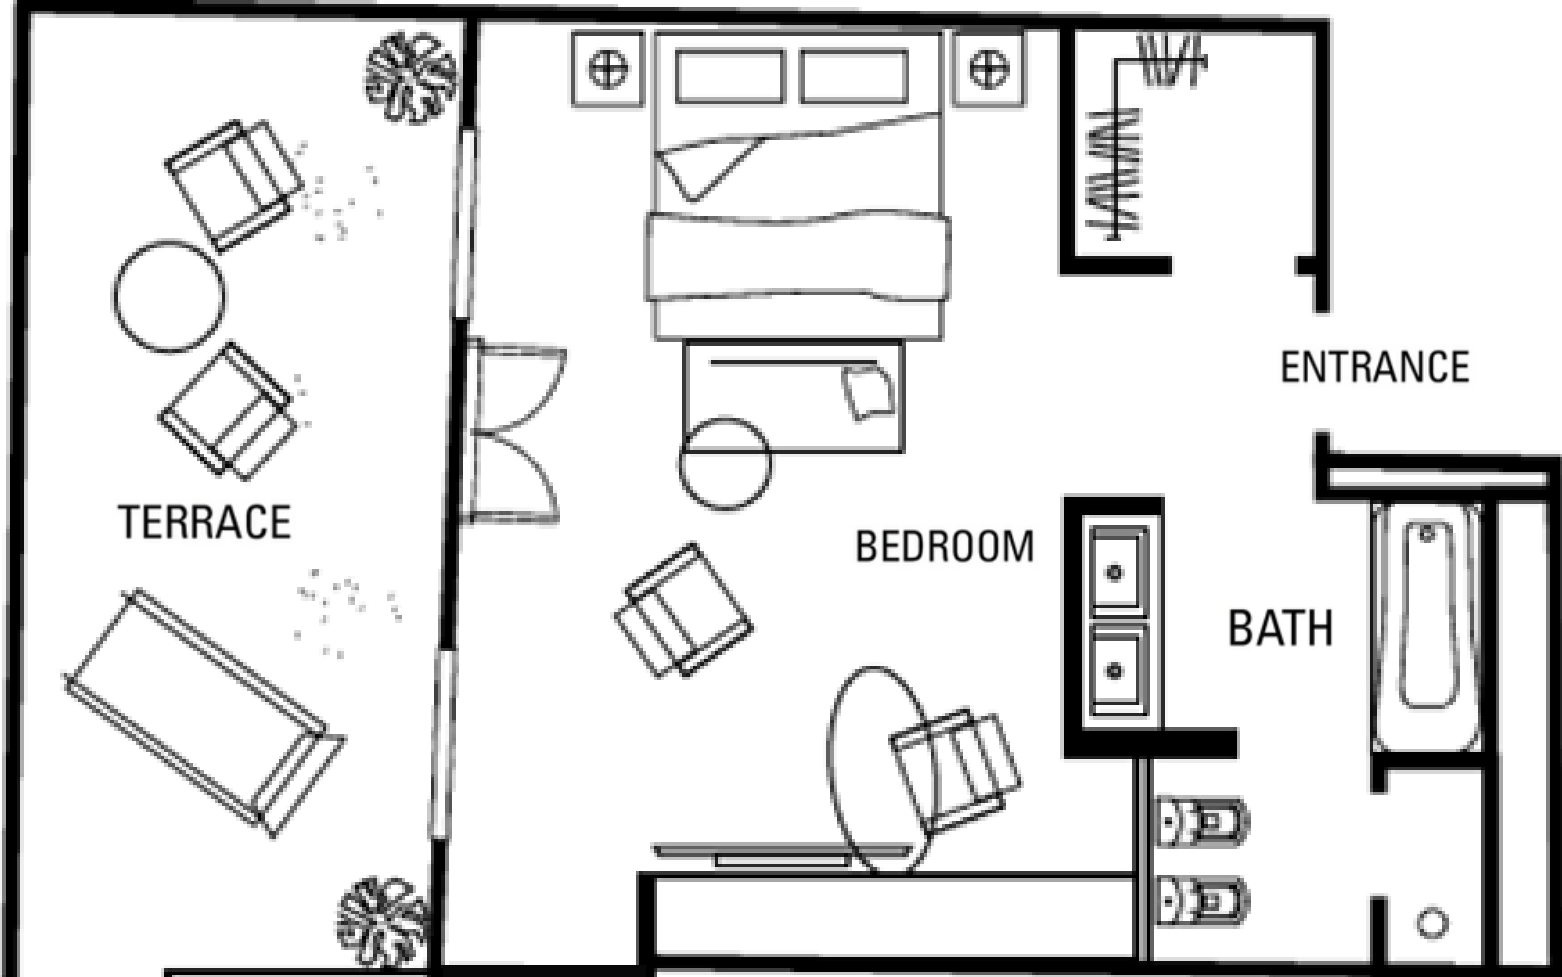

ROOFTOP JUNIOR SUITE

47sqm / 506sqf

Size and configuration may vary