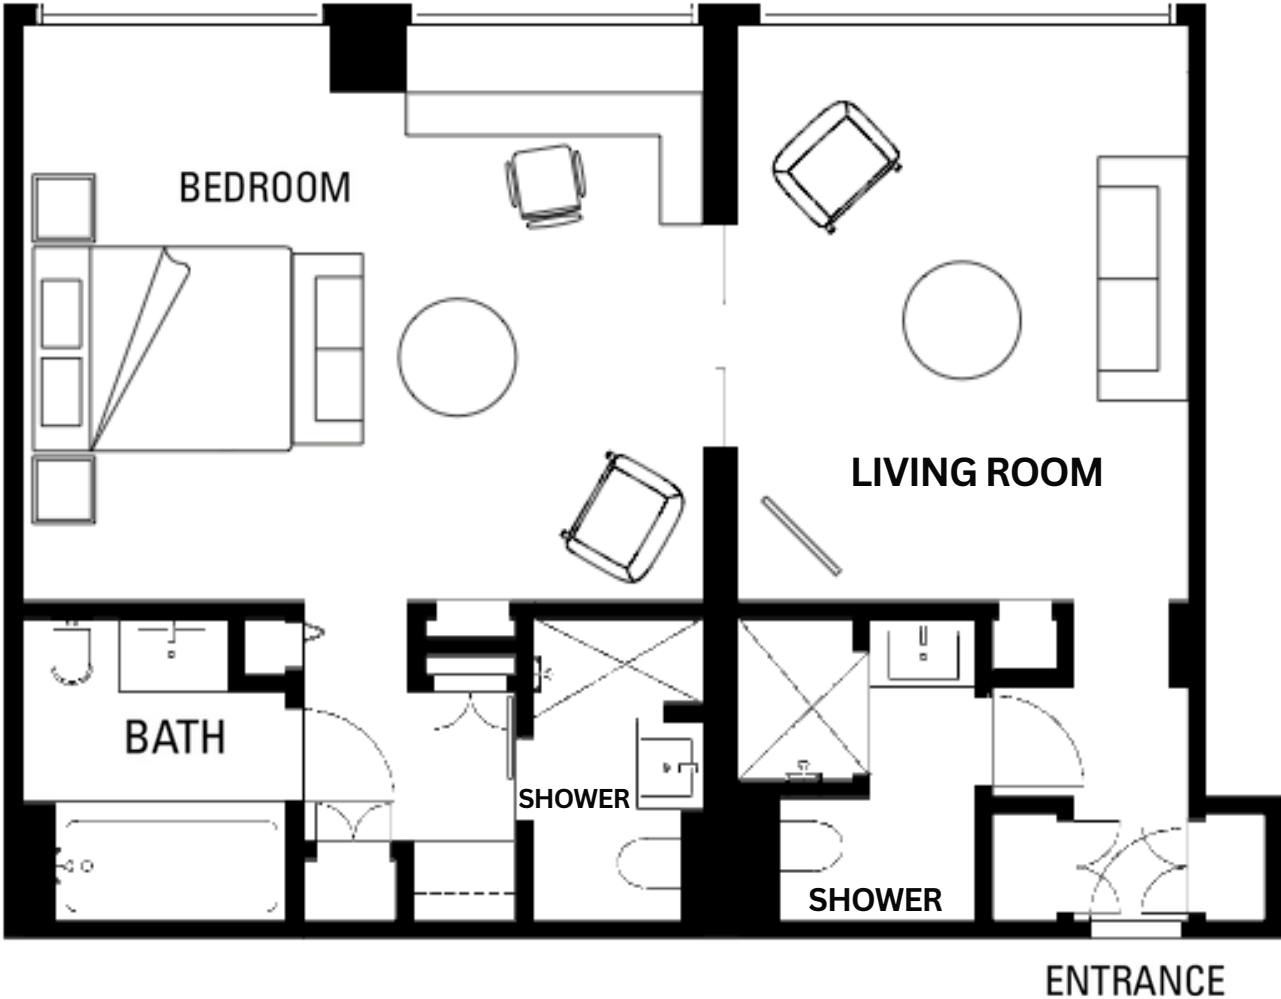

RIVER VIEW SUITE

64sqm / 689sqf

Size and configuration may vary