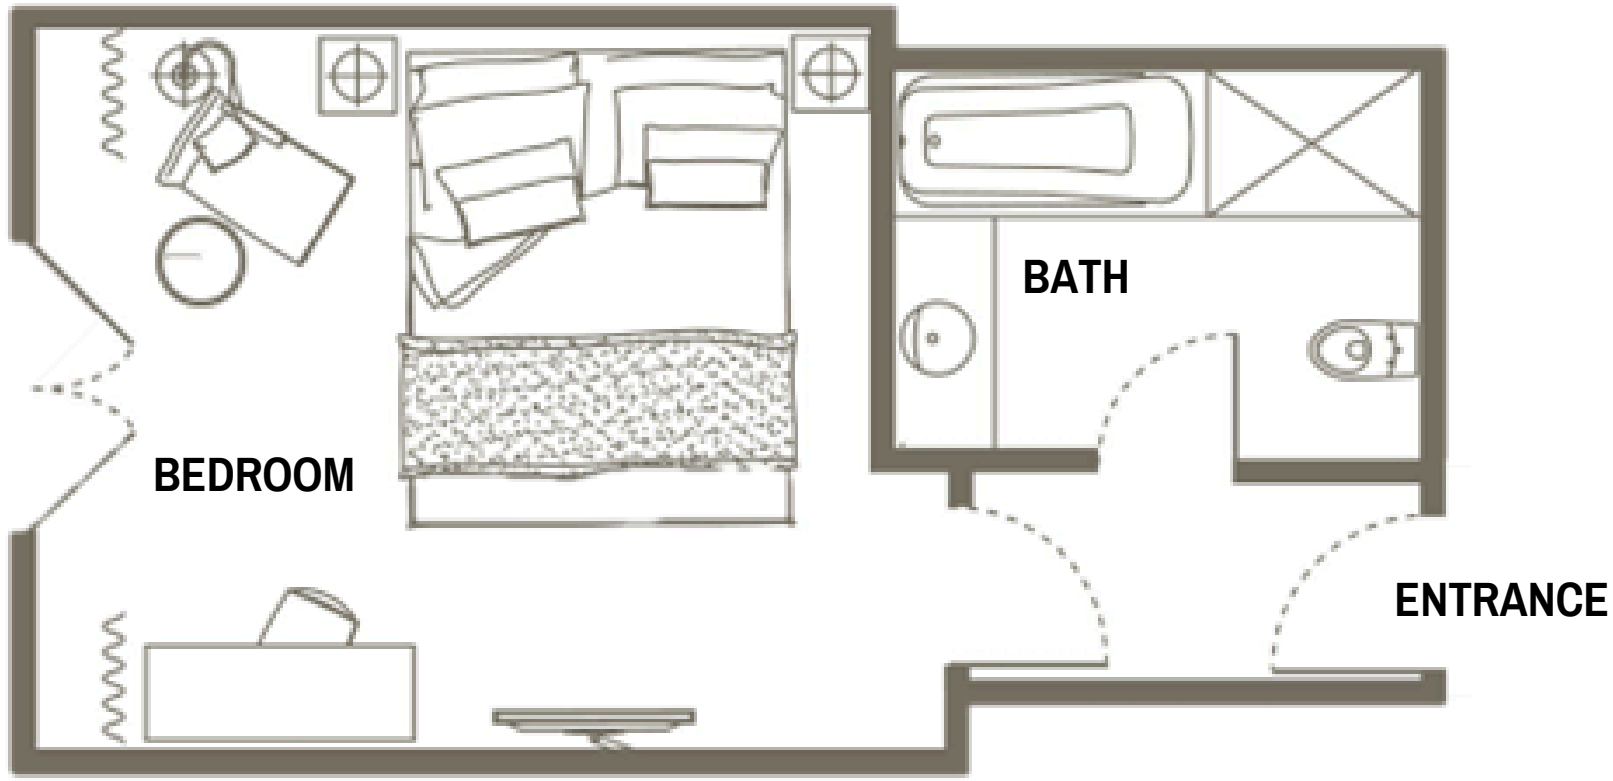

# RIVER VIEW ROOM

26sqm / 280sqf

Size and configuration may vary