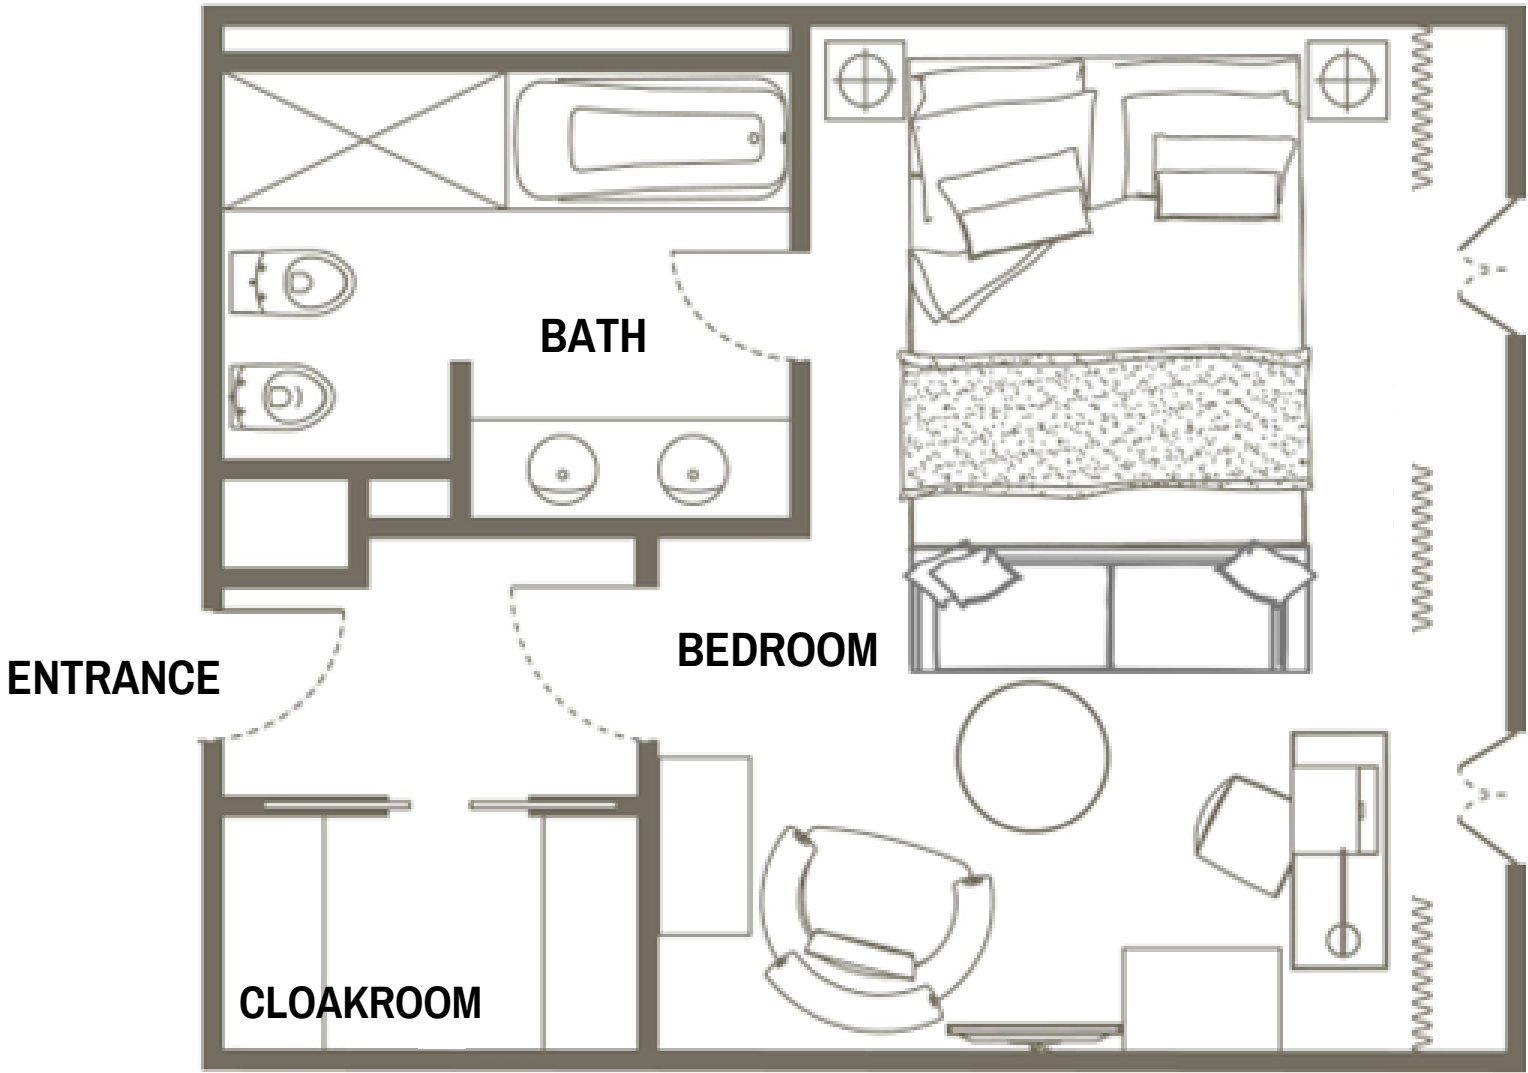

# RIVER VIEW MANDARIN ROOM

38sqm / 409sqf

Size and configuration may vary