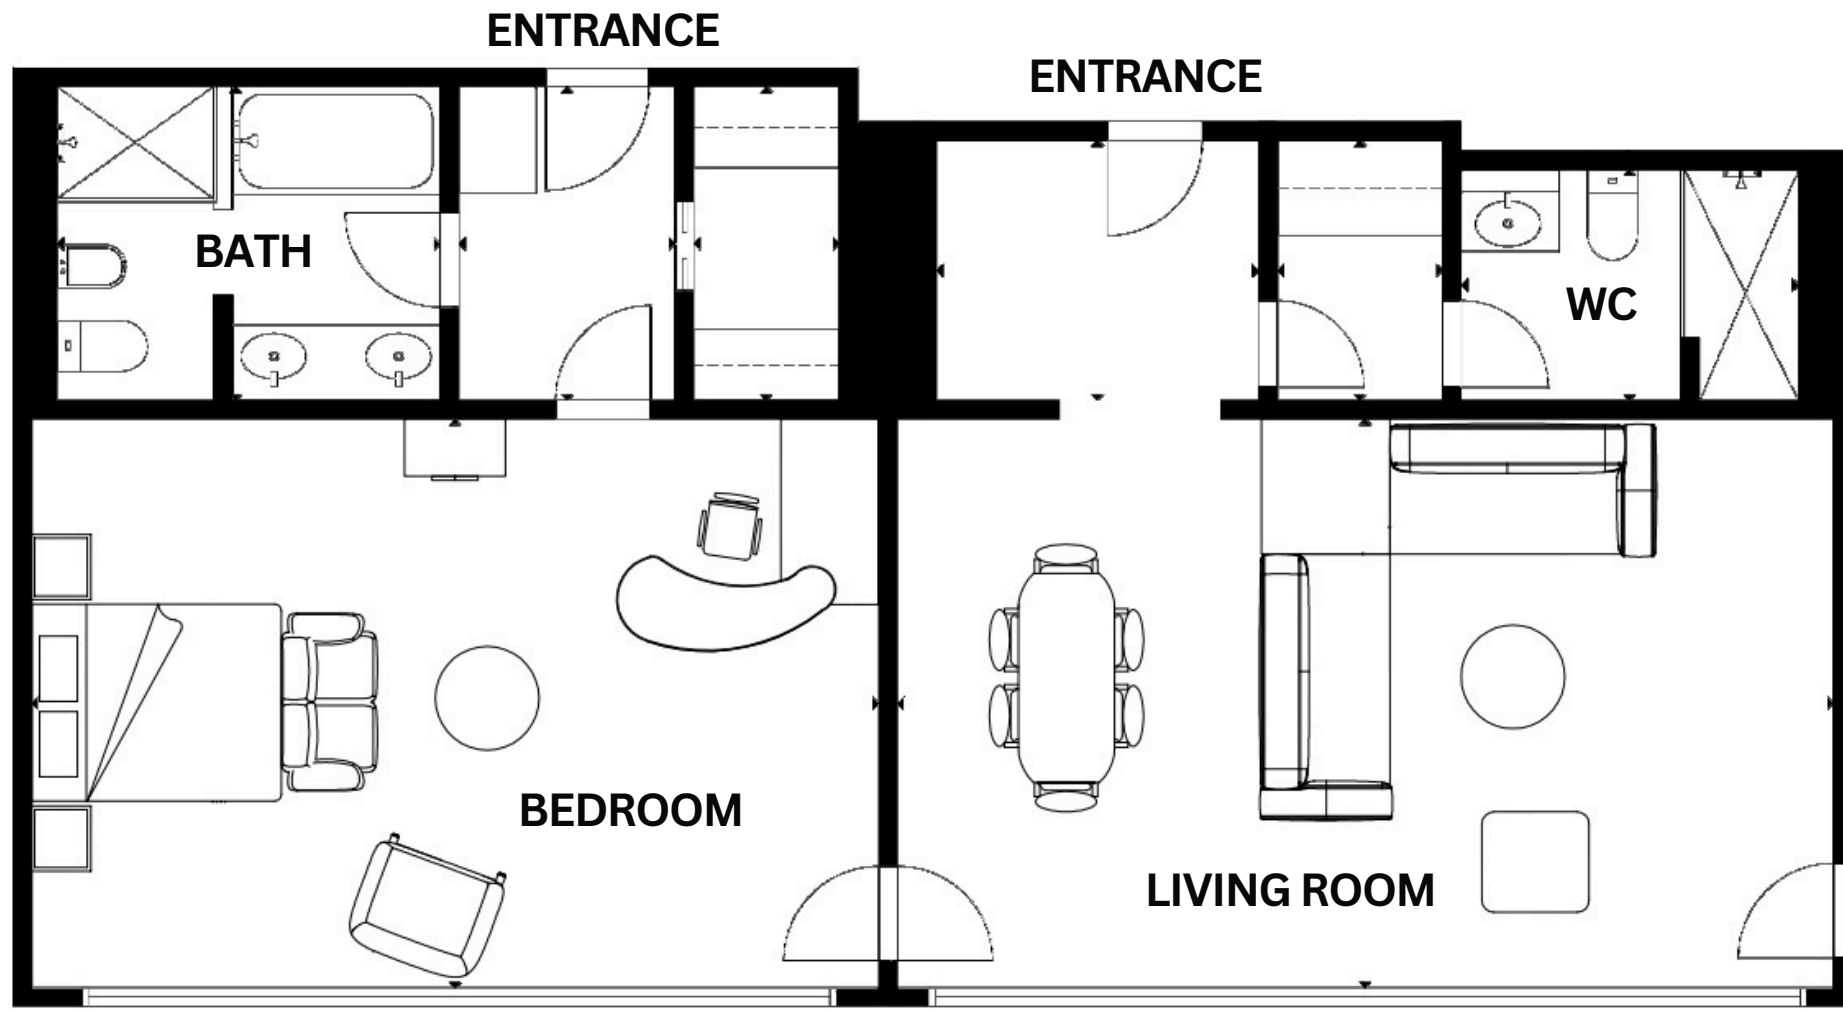

# RIVER VIEW DELUXE SUITE

95sqm / 1,022sqf

Size and configuration may vary