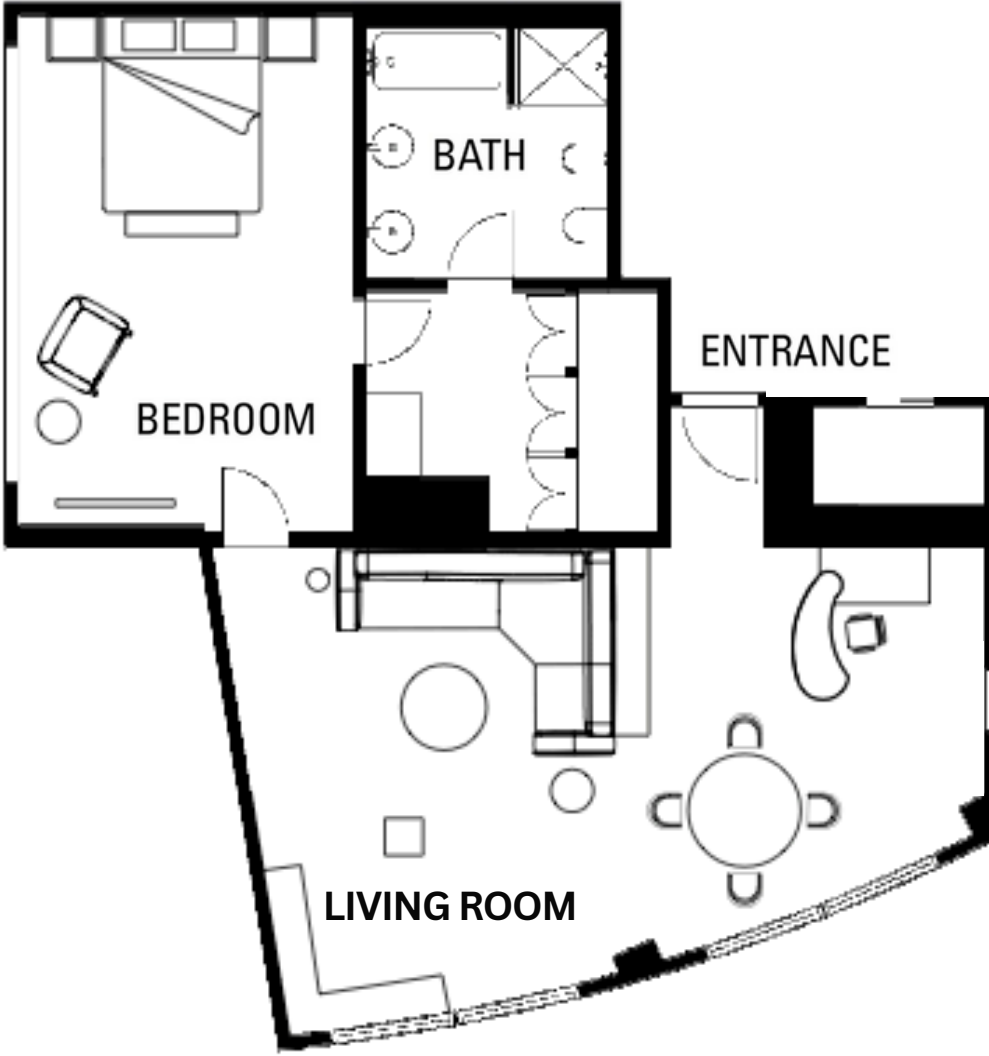

RIVER VIEW CORNER SUITE

80sqm / 861sqf

Size and configuration may vary