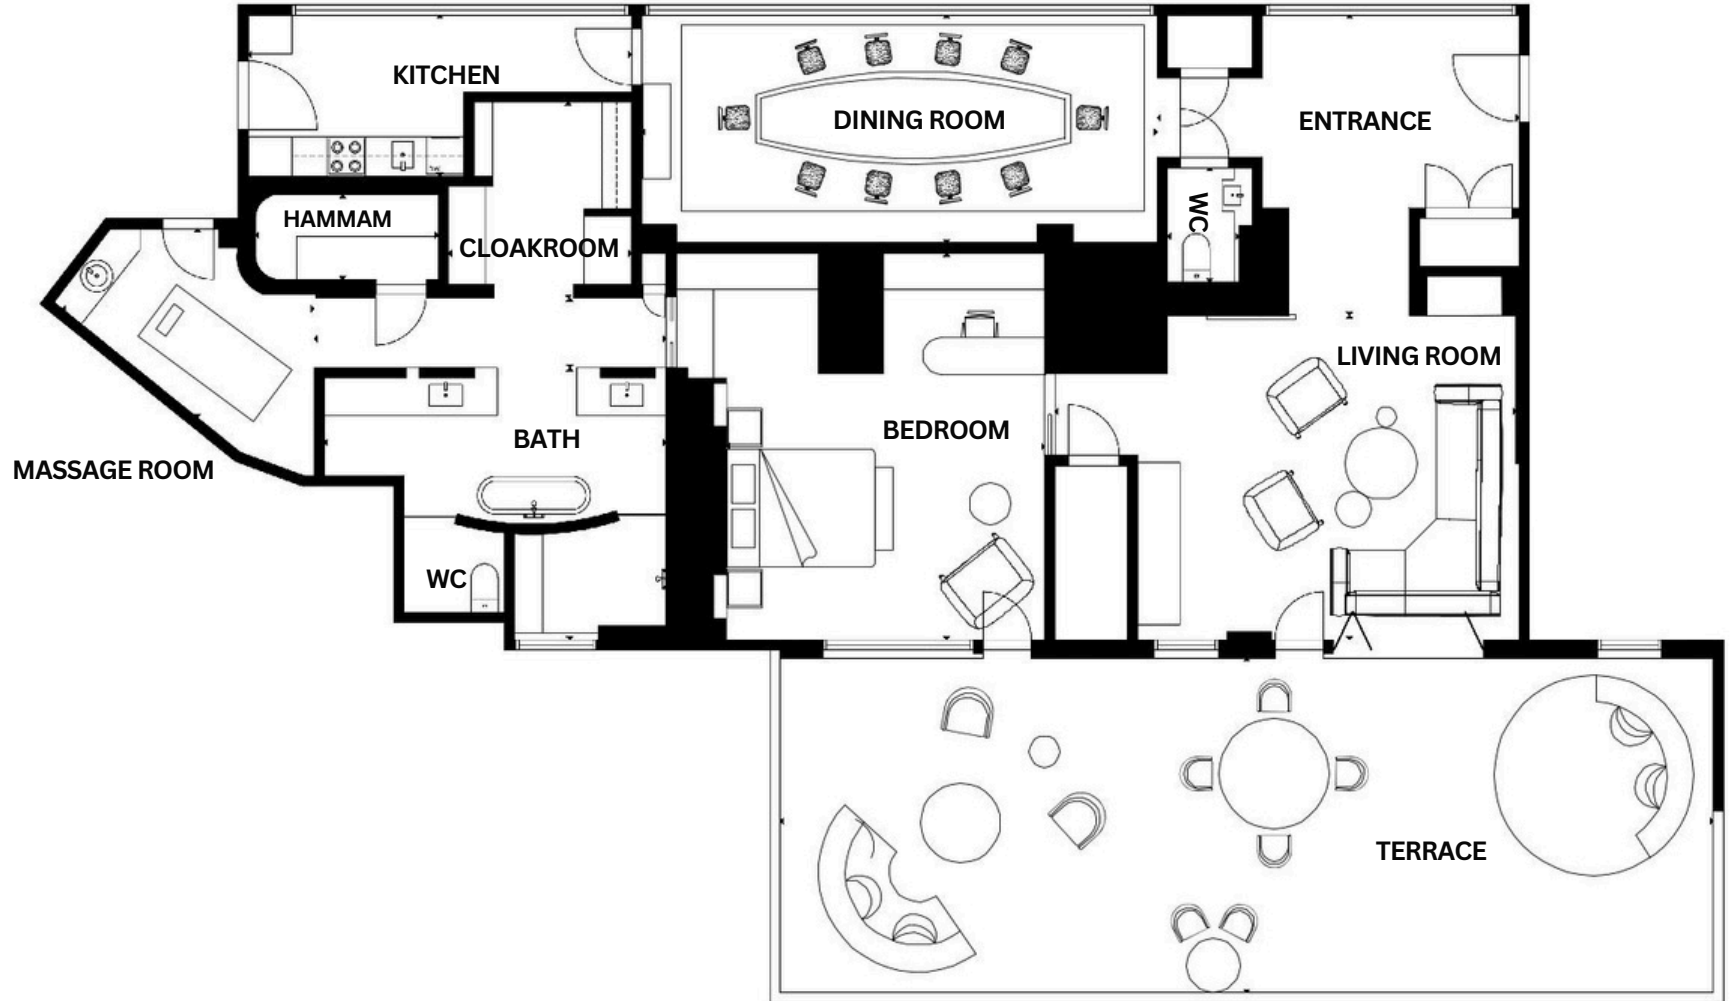

# PENTHOUSE TERRACE SUITE

150sqm / 1,615sqf

Size and configuration may vary