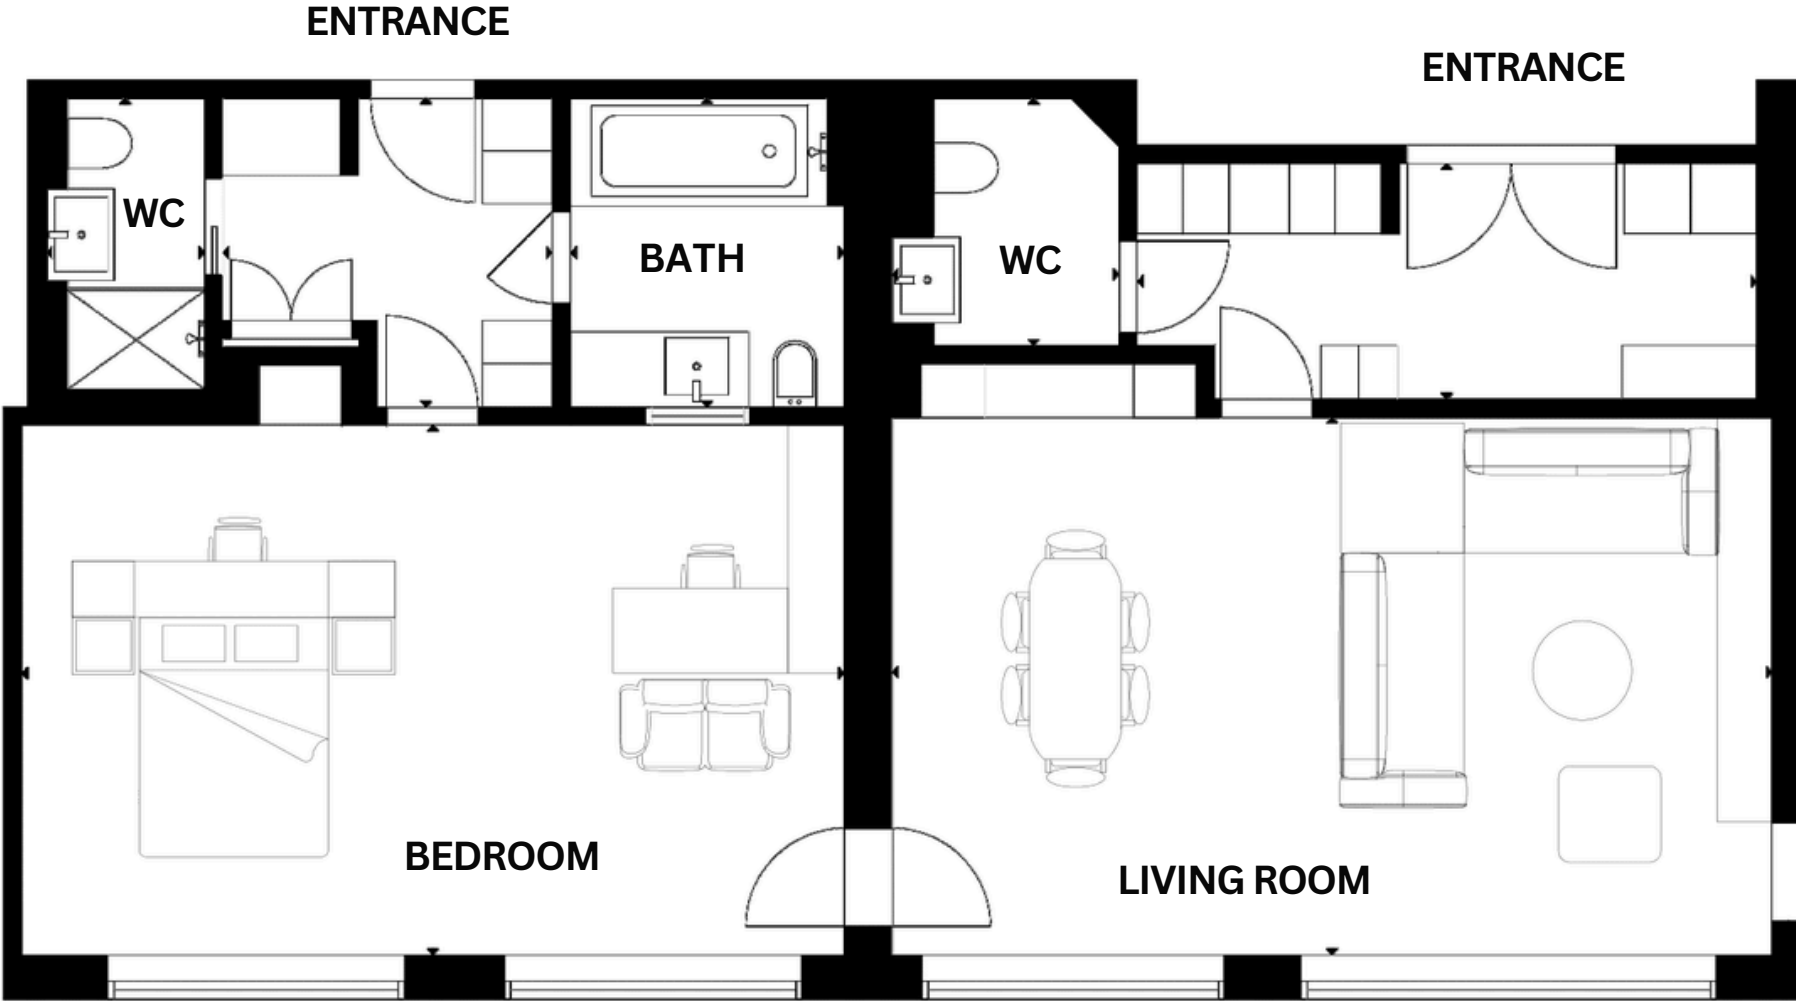

PANORAMIC SUITE

93sqm / 1,001sqf

Size and configuration may vary