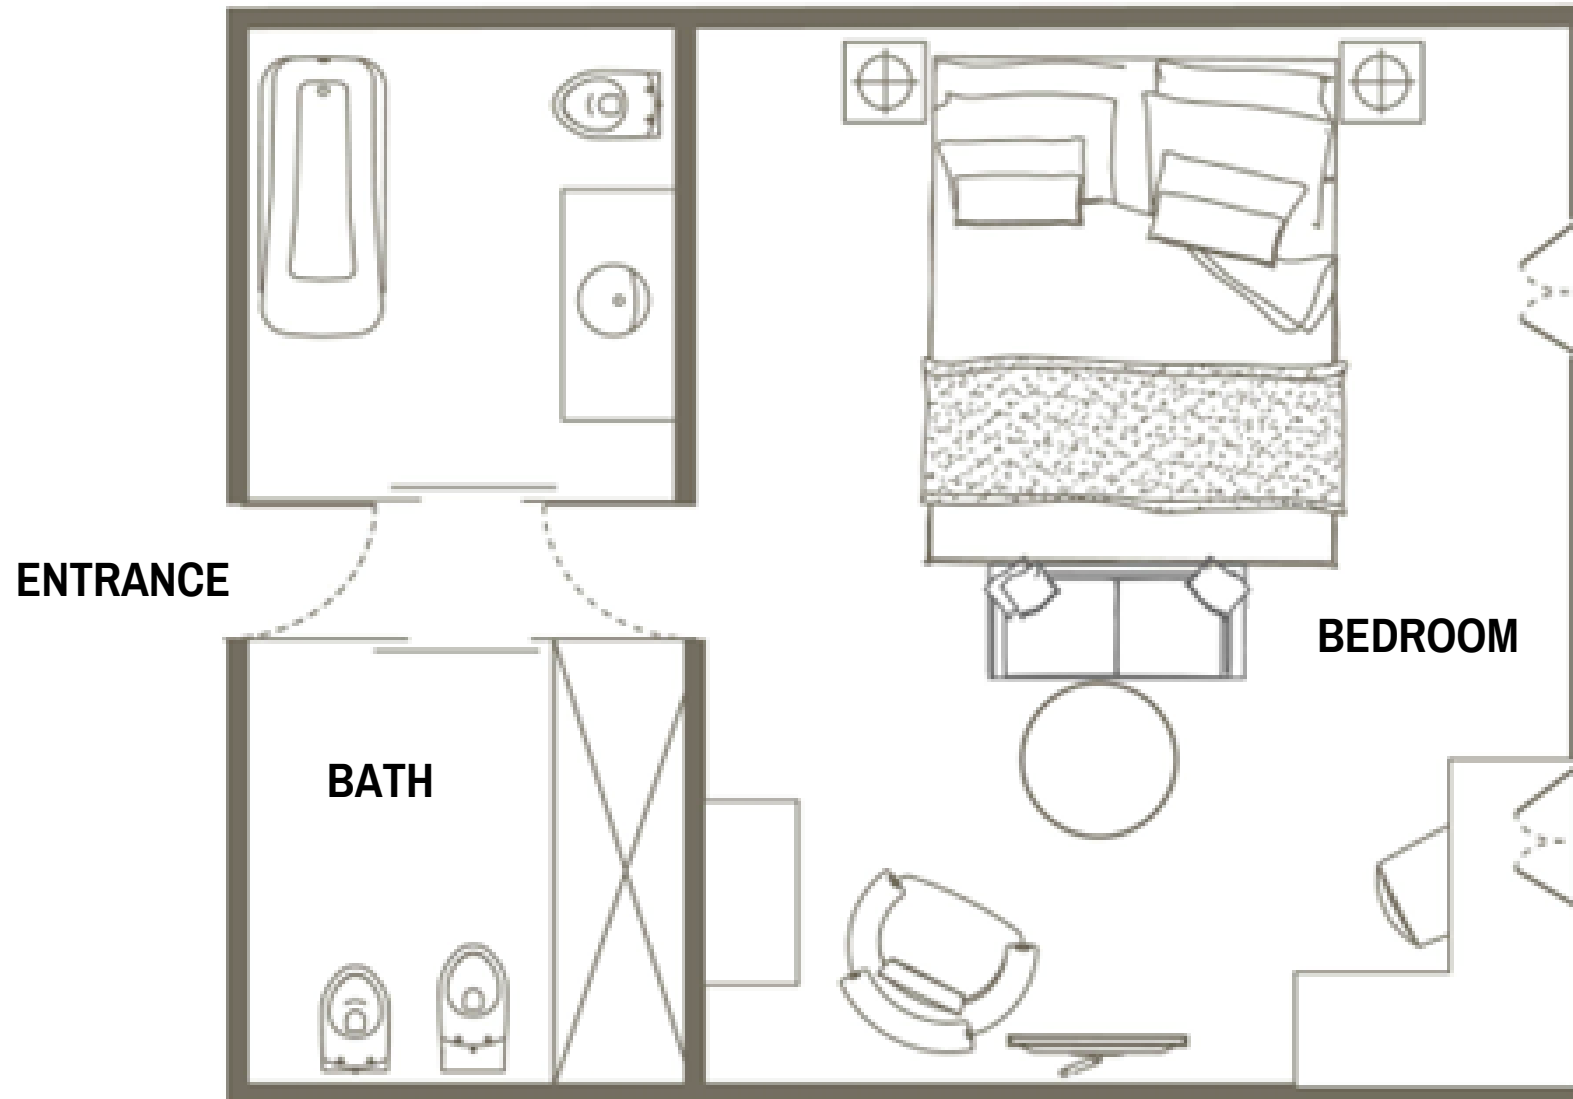

PANORAMIC JUNIOR SUITE

42sqm / 452sqf

Size and configuration may vary