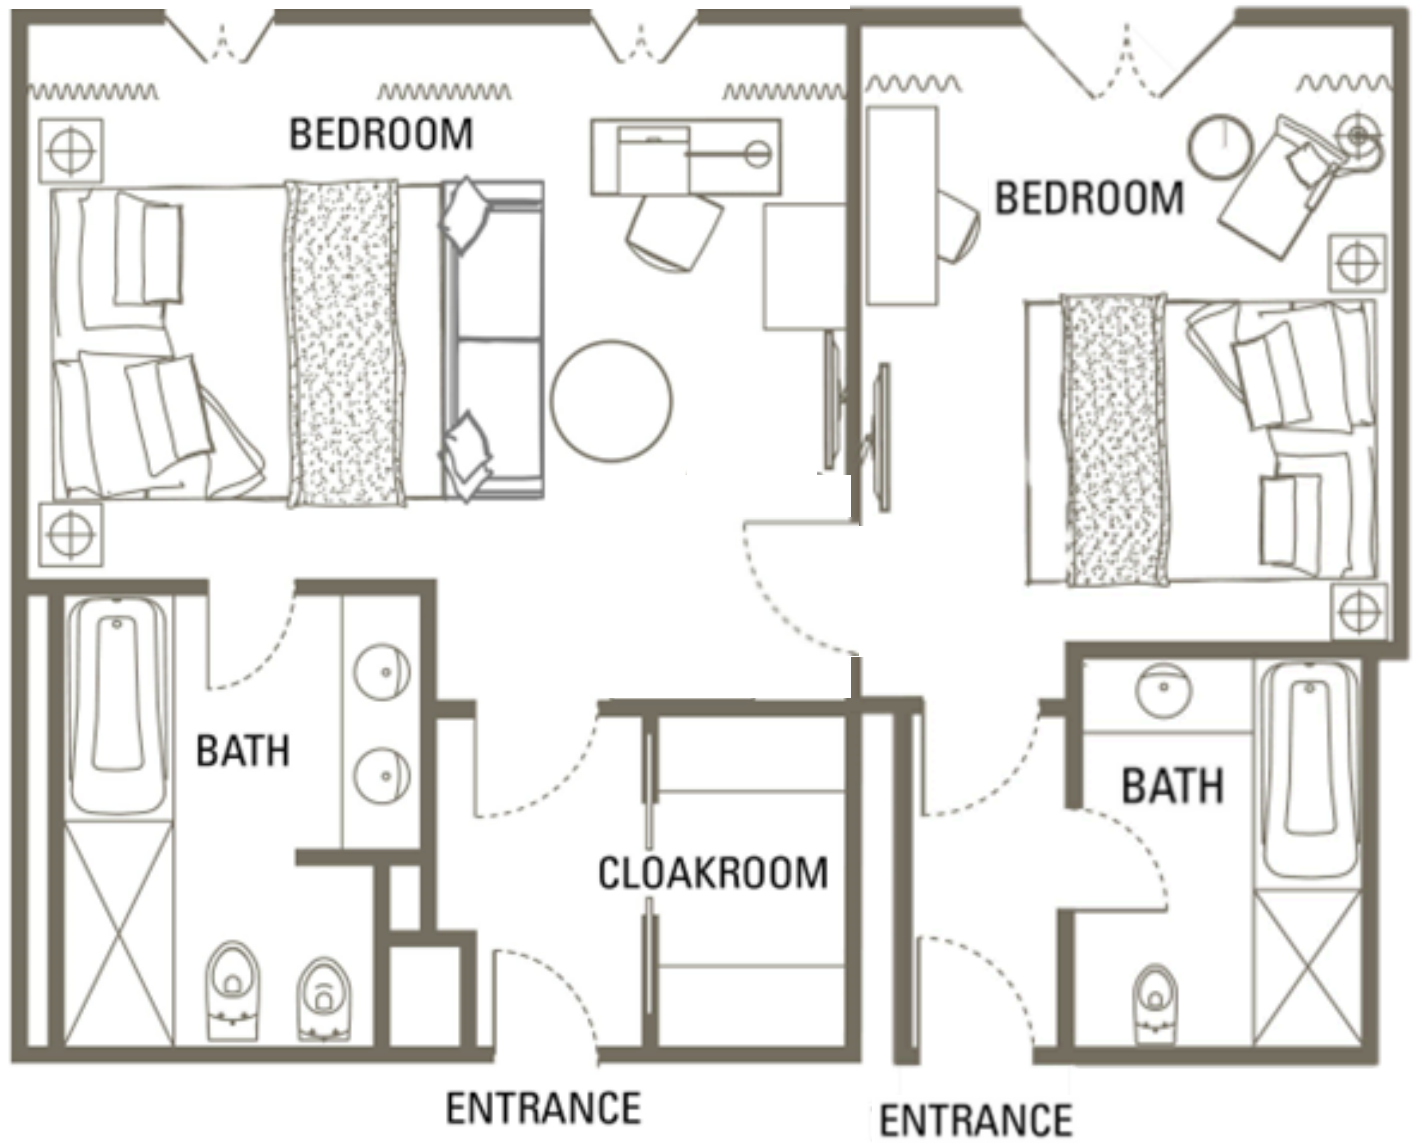

# FAMILY ROOM - RIVER VIEW

64sqm / 689sqf

Size and configuration may vary