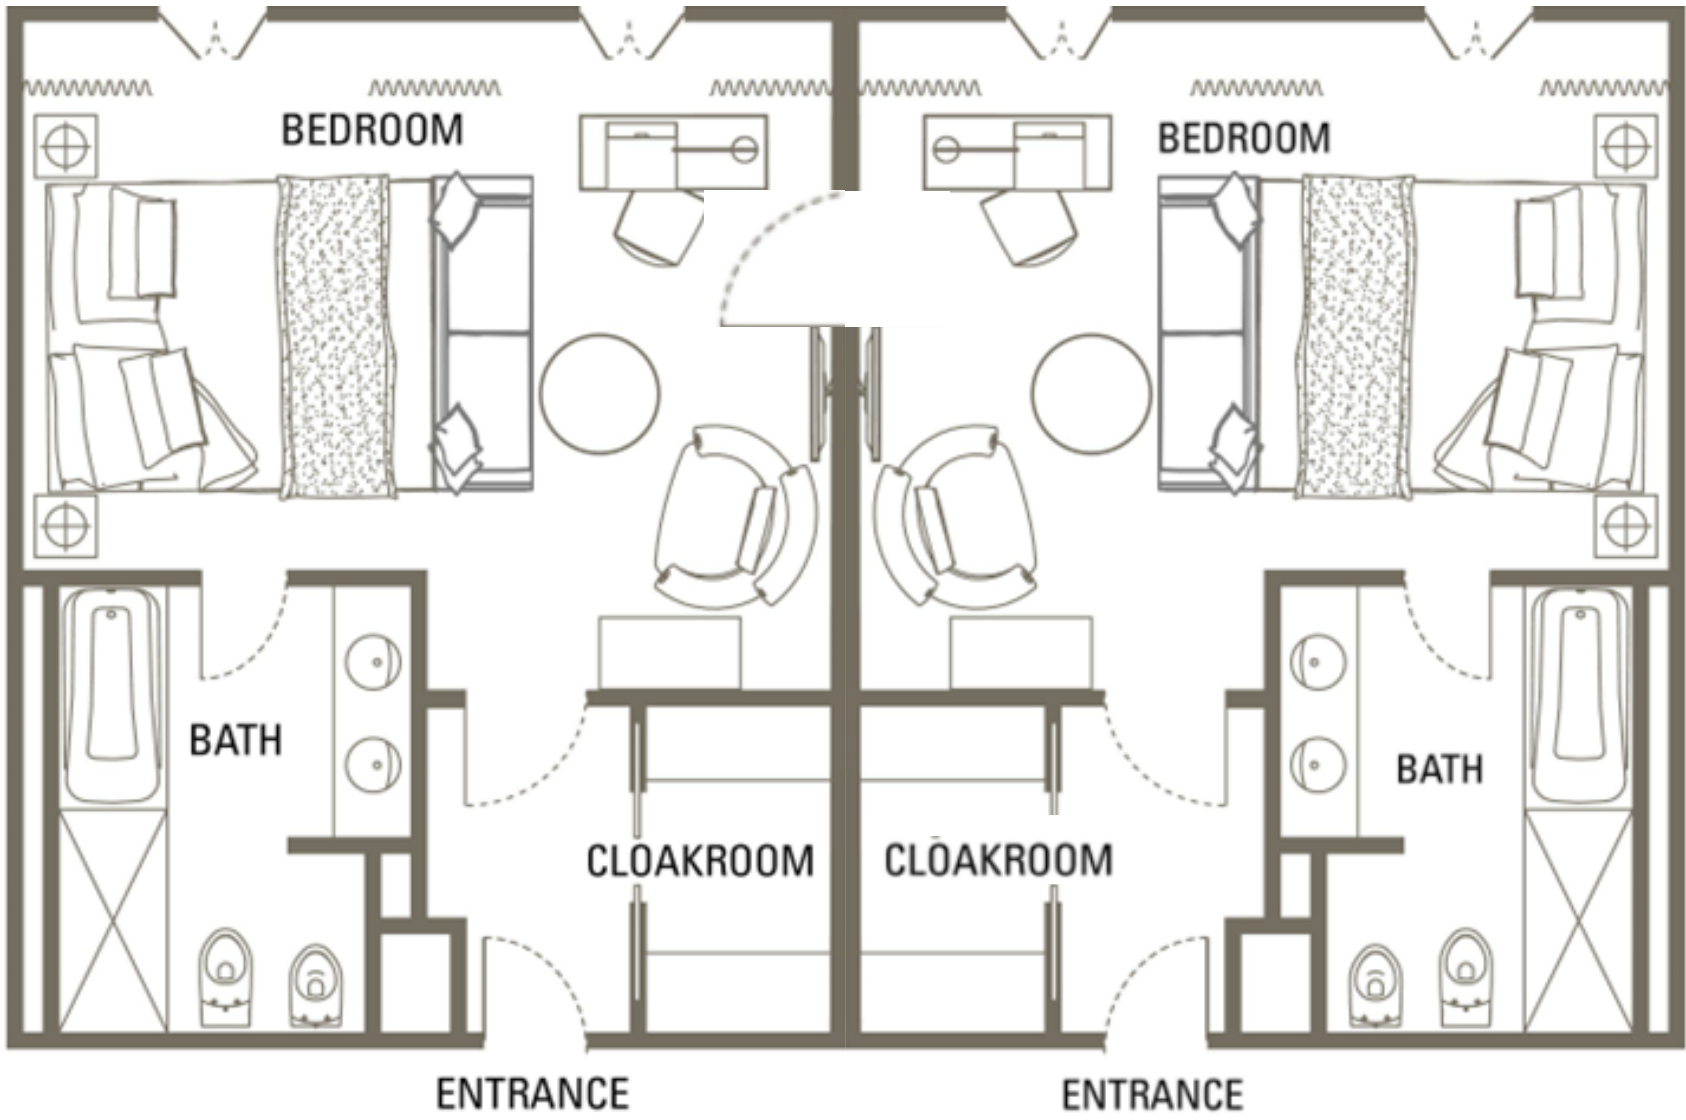

# FAMILY ROOM - CITY VIEW

76sqm / 818sqf

Size and configuration may vary