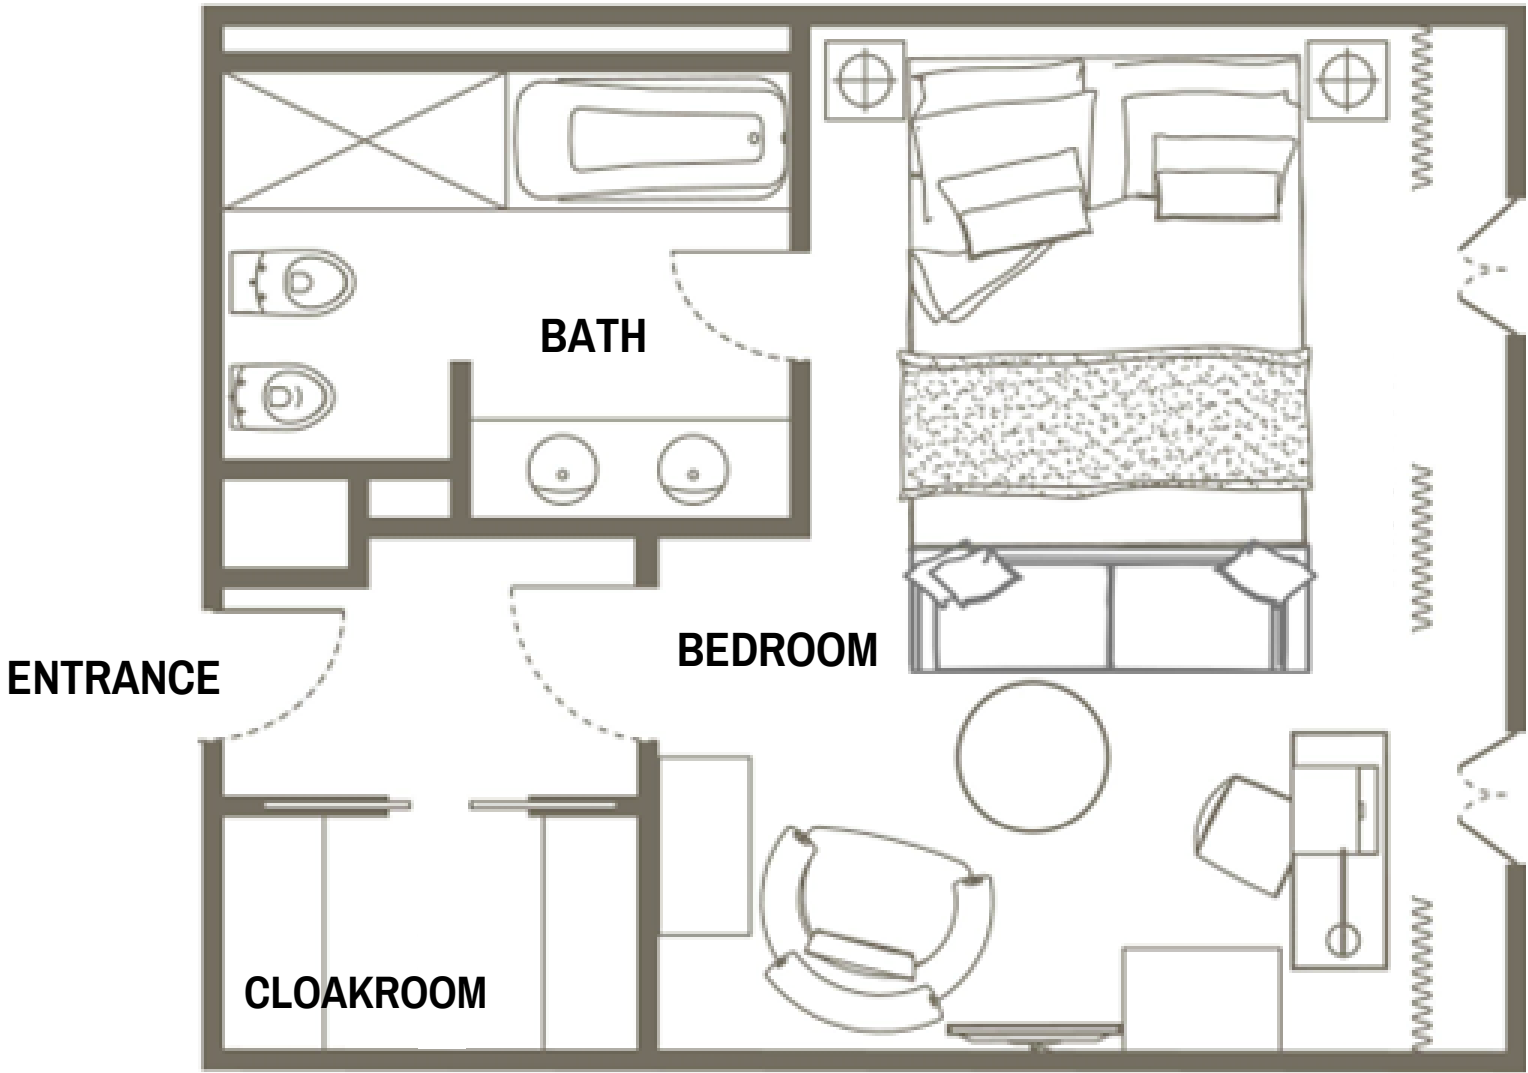

DELUXE ROOM

38sqm / 409sqf

Size and configuration may vary