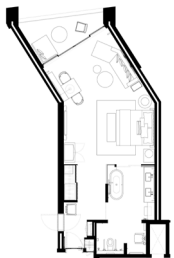

14

MANDARIN SEA FRONT SUITE

16

TWO BEDROOM SEA VIEW SUITE

18

TWO BEDROOM SUITE WITH TERRACE

20

THE CLUB LOUNGE

MANDARIN SEA FRONT SUITE

Connected to:

Two Bedroom Sea View Suite
190 sqm / 2,045 sqft

Deluxe Sea View Double Room
58 sqm / 624 sqft

King | 2 Adults & 2 Kids | 160 sqm / 1,722 sqft | Sea view

Featuring a large master bedroom, this suite is the largest of its kind in the hotel. With sweeping views of the sparkling Gulf, the spacious accommodation also offers a separate living area, a dining area and a balcony.

TWO BEDROOM SEA VIEW SUITE

Connected to:

Mandarin Sea Front Suite
160 sqm / 1,722 sqft

Deluxe Sea View Double Room
58 sqm / 624 sqft

King & Double | 4 Adults & 2 Kids | 190 sqm / 2,045 sqft | Sea view

Overlooking the Arabian Gulf, this spectacular suite features two bedrooms, both with large ensuite bathrooms. Accommodation also includes a spacious living and dining room as well as several private balconies.

TWO BEDROOM SUITE WITH TERRACE

Connected to:

Mandarin Sea Front Suite
160 sqm / 1,722 sqft

King & Double | 4 Adults & 2 Kids | 200 sqm / 2,153 sqft | Sea view

Overlooking the Arabian Gulf, our Two Bedroom Suite with Terrace features two bedrooms, a large living and dining room for six and several balconies. Arguably, its highlight is a private rooftop terrace with views of the sea.