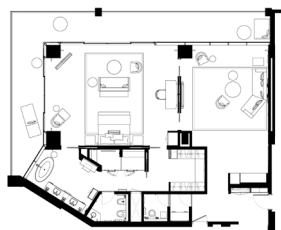

14

MANDARIN SEA FRONT SUITE

16

TWO BEDROOM SEA VIEW SUITE

18

TWO BEDROOM SUITE WITH TERRACE

20

THE CLUB LOUNGE

MANDARIN SEA FRONT SUITE

Connected to:

Two Bedroom Sea View Suite
190 sqm / 2,045 sqft

Deluxe Sea View Double Room
58 sqm / 624 sqft

King | 2 Adults & 2 Kids | 160 sqm / 1,722 sqft | Sea view

Featuring a large master bedroom, this suite is the largest of its kind in the hotel. With sweeping views of the sparkling Gulf, the spacious accommodation also offers a separate living area, a dining area and a balcony.

TWO BEDROOM SEA VIEW SUITE

Connected to:

Mandarin Sea Front Suite
160 sqm / 1,722 sqft

Deluxe Sea View Double Room
58 sqm / 624 sqft

King & Double | 4 Adults & 2 Kids | 190 sqm / 2,045 sqft | Sea view

Overlooking the Arabian Gulf, this spectacular suite features two bedrooms, both with large ensuite bathrooms. Accommodation also includes a spacious living and dining room as well as several private balconies.

TWO BEDROOM SUITE WITH TERRACE

Connected to:

Mandarin Sea Front Suite
160 sqm / 1,722 sqft

King & Double | 4 Adults & 2 Kids | 200 sqm / 2,153 sqft | Sea view

Overlooking the Arabian Gulf, our Two Bedroom Suite with Terrace features two bedrooms, a large living and dining room for six and several balconies. Arguably, its highlight is a private rooftop terrace with views of the sea.