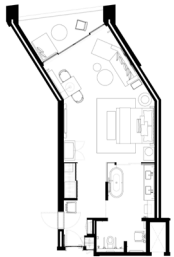

SEA VIEW SUITE

Connected to:

Deluxe Sea View King Room
58 sqm / 624 sqft

King | 2 Adults & 2 Kids | 120 sqm / 1,292 sqft | Sea view

Enjoying expansive views of the Arabian Gulf, this spacious suite offers a wealth of accommodation with a master bedroom, separate living room, a dining area and private balcony. The contemporary design is both soft and inviting.

PREMIER SEA VIEW SUITE

Connected to:

Premier Sea View Double Room
58 sqm / 624 sqft

King | 2 Adults & 2 Kids | 120 sqm / 1,292 sqft | Sea view

Featuring a bedroom with a separate living area, a dining area and a private balcony, this spacious suite also enjoys expansive views of the Arabian Gulf. Décor is contemporary and calming with a colour palette of soft tones.

MANDARIN SEA FRONT SUITE

Connected to:

Two Bedroom Sea View Suite
190 sqm / 2,045 sqft

Deluxe Sea View Double Room
58 sqm / 624 sqft

King | 2 Adults & 2 Kids | 160 sqm / 1,722 sqft | Sea view

Featuring a large master bedroom, this suite is the largest of its kind in the hotel. With sweeping views of the sparkling Gulf, the spacious accommodation also offers a separate living area, a dining area and a balcony.

TWO BEDROOM SEA VIEW SUITE

Connected to:

Mandarin Sea Front Suite
160 sqm / 1,722 sqft

Deluxe Sea View Double Room
58 sqm / 624 sqft

King & Double | 4 Adults & 2 Kids | 190 sqm / 2,045 sqft | Sea view

Overlooking the Arabian Gulf, this spectacular suite features two bedrooms, both with large ensuite bathrooms. Accommodation also includes a spacious living and dining room as well as several private balconies.