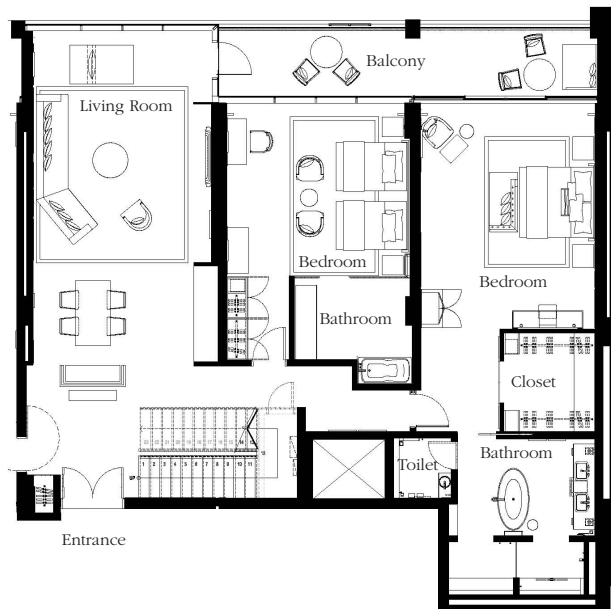

14

MANDARIN SEA FRONT SUITE

16

TWO BEDROOM SEA VIEW SUITE

18

TWO BEDROOM SUITE WITH TERRACE

20

THE CLUB LOUNGE

MANDARIN SEA FRONT SUITE

Connected to:

Two Bedroom Sea View Suite
190 sqm / 2,045 sqft

Deluxe Sea View Double Room
58 sqm / 624 sqft

King | 2 Adults & 2 Kids | 160 sqm / 1,722 sqft | Sea view

Featuring a large master bedroom, this suite is the largest of its kind in the hotel. With sweeping views of the sparkling Gulf, the spacious accommodation also offers a separate living area, a dining area and a balcony.

TWO BEDROOM SEA VIEW SUITE

Connected to:

Mandarin Sea Front Suite
160 sqm / 1,722 sqft

Deluxe Sea View Double Room
58 sqm / 624 sqft

King & Double | 4 Adults & 2 Kids | 190 sqm / 2,045 sqft | Sea view

Overlooking the Arabian Gulf, this spectacular suite features two bedrooms, both with large ensuite bathrooms. Accommodation also includes a spacious living and dining room as well as several private balconies.

TWO BEDROOM SUITE WITH TERRACE

Connected to:

Mandarin Sea Front Suite
160 sqm / 1,722 sqft

King & Double | 4 Adults & 2 Kids | 200 sqm / 2,153 sqft | Sea view

Overlooking the Arabian Gulf, our Two Bedroom Suite with Terrace features two bedrooms, a large living and dining room for six and several balconies. Arguably, its highlight is a private rooftop terrace with views of the sea.