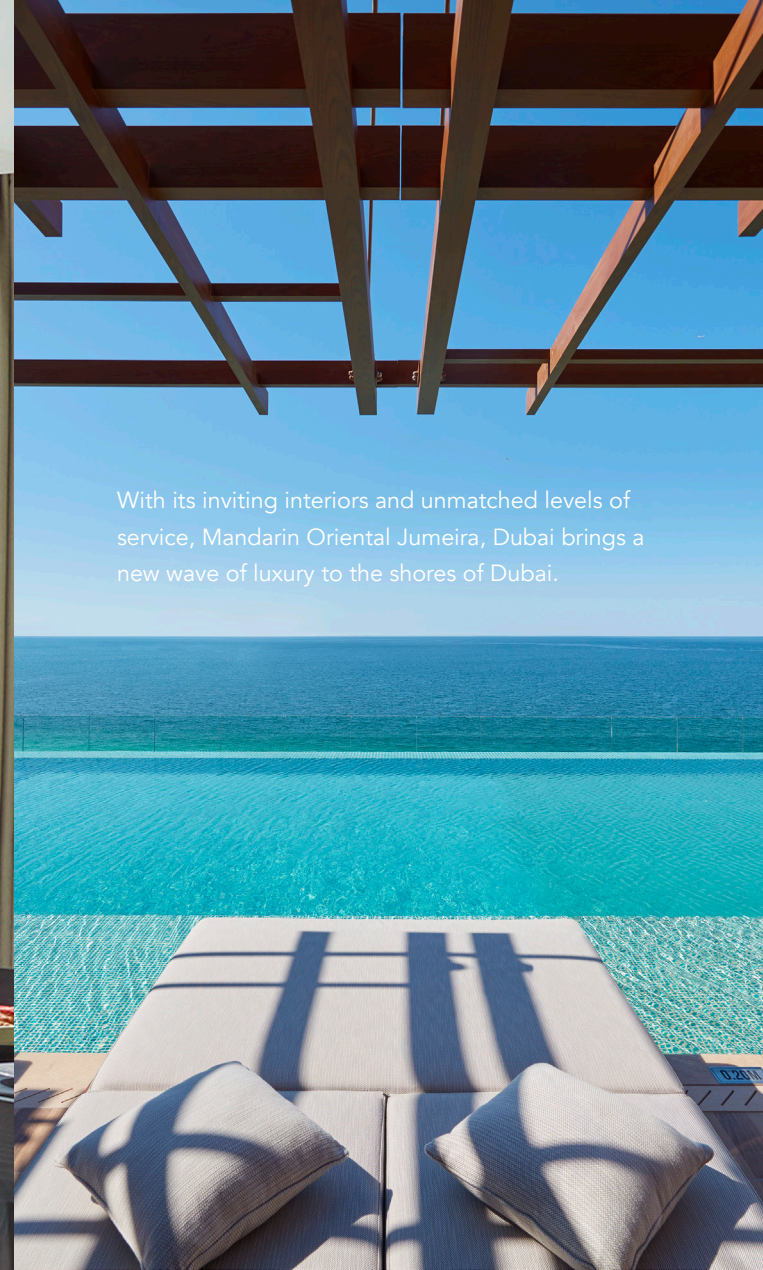

DISCOVER THE SUITES AT
MANDARIN ORIENTAL JUMEIRA, DUBAI

With its inviting interiors and unmatched levels of service, Mandarin Oriental Jumeira, Dubai brings a new wave of luxury to the shores of Dubai.