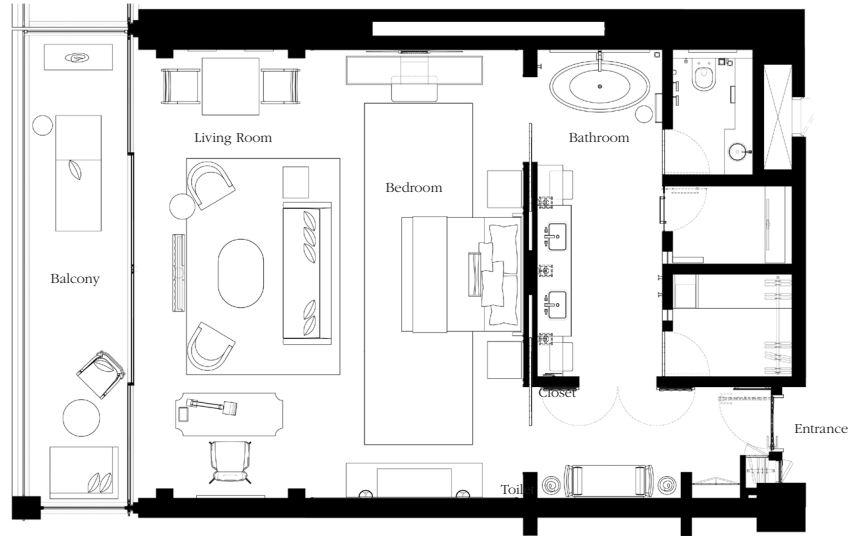

14

MANDARIN SEA FRONT SUITE

16

TWO BEDROOM SEA VIEW SUITE

18

TWO BEDROOM SUITE WITH TERRACE

20

THE CLUB LOUNGE

JUNIOR SEA VIEW SUITE

King | 2 Adults & 2 Kids | 89 sqm / 958 sqft | Sea view

Thoughtfully designed with an emphasis on space, these beautiful suites feature a large open-plan bedroom, spacious living area and bathroom with rain shower and bath. A private balcony offers fabulous views out to sea.

SEA VIEW SUITE

Connected to:

Deluxe Sea View King Room
58 sqm / 624 sqft

King | 2 Adults & 2 Kids | 120 sqm / 1,292 sqft | Sea view

Enjoying expansive views of the Arabian Gulf, this spacious suite offers a wealth of accommodation with a master bedroom, separate living room, a dining area and private balcony. The contemporary design is both soft and inviting.

MANDARIN SEA FRONT SUITE

Connected to:

Two Bedroom Sea View Suite
190 sqm / 2,045 sqft

Deluxe Sea View Double Room
58 sqm / 624 sqft

King | 2 Adults & 2 Kids | 160 sqm / 1,722 sqft | Sea view

Featuring a large master bedroom, this suite is the largest of its kind in the hotel. With sweeping views of the sparkling Gulf, the spacious accommodation also offers a separate living area, a dining area and a balcony.