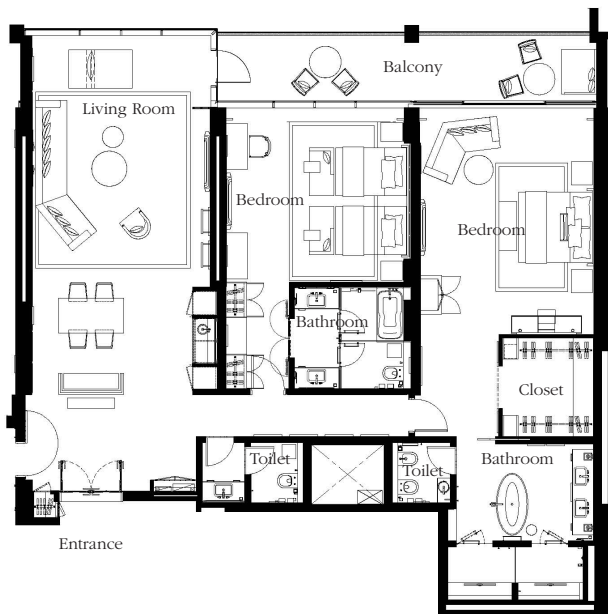

14

MANDARIN SEA FRONT SUITE

16

TWO BEDROOM SEA VIEW SUITE

18

TWO BEDROOM SUITE WITH TERRACE

20

THE CLUB LOUNGE

MANDARIN SEA FRONT SUITE

Connected to:

Two Bedroom Sea View Suite
190 sqm / 2,045 sqft

Deluxe Sea View Double Room
58 sqm / 624 sqft

King | 2 Adults & 2 Kids | 160 sqm / 1,722 sqft | Sea view

Featuring a large master bedroom, this suite is the largest of its kind in the hotel. With sweeping views of the sparkling Gulf, the spacious accommodation also offers a separate living area, a dining area and a balcony.

TWO BEDROOM SEA VIEW SUITE

Connected to:

Mandarin Sea Front Suite
160 sqm / 1,722 sqft

Deluxe Sea View Double Room
58 sqm / 624 sqft

King & Double | 4 Adults & 2 Kids | 190 sqm / 2,045 sqft | Sea view

Overlooking the Arabian Gulf, this spectacular suite features two bedrooms, both with large ensuite bathrooms. Accommodation also includes a spacious living and dining room as well as several private balconies.

TWO BEDROOM SUITE WITH TERRACE

Connected to:

Mandarin Sea Front Suite
160 sqm / 1,722 sqft

King & Double | 4 Adults & 2 Kids | 200 sqm / 2,153 sqft | Sea view

Overlooking the Arabian Gulf, our Two Bedroom Suite with Terrace features two bedrooms, a large living and dining room for six and several balconies. Arguably, its highlight is a private rooftop terrace with views of the sea.