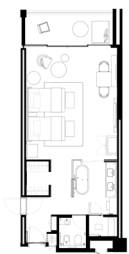

14

MANDARIN SEA FRONT SUITE

16

TWO BEDROOM SEA VIEW SUITE

18

TWO BEDROOM SUITE WITH TERRACE

20

THE CLUB LOUNGE

JUNIOR SEA VIEW SUITE

King | 2 Adults & 2 Kids | 89 sqm / 958 sqft | Sea view

Thoughtfully designed with an emphasis on space, these beautiful suites feature a large open-plan bedroom, spacious living area and bathroom with rain shower and bath. A private balcony offers fabulous views out to sea.

SEA VIEW SUITE

Connected to:

Deluxe Sea View King Room
58 sqm / 624 sqft

King | 2 Adults & 2 Kids | 120 sqm / 1,292 sqft | Sea view

Enjoying expansive views of the Arabian Gulf, this spacious suite offers a wealth of accommodation with a master bedroom, separate living room, a dining area and private balcony. The contemporary design is both soft and inviting.

PREMIER SEA VIEW SUITE

Connected to:

Premier Sea View Double Room
58 sqm / 624 sqft

King | 2 Adults & 2 Kids | 120 sqm / 1,292 sqft | Sea view

Featuring a bedroom with a separate living area, a dining area and a private balcony, this spacious suite also enjoys expansive views of the Arabian Gulf. Décor is contemporary and calming with a colour palette of soft tones.