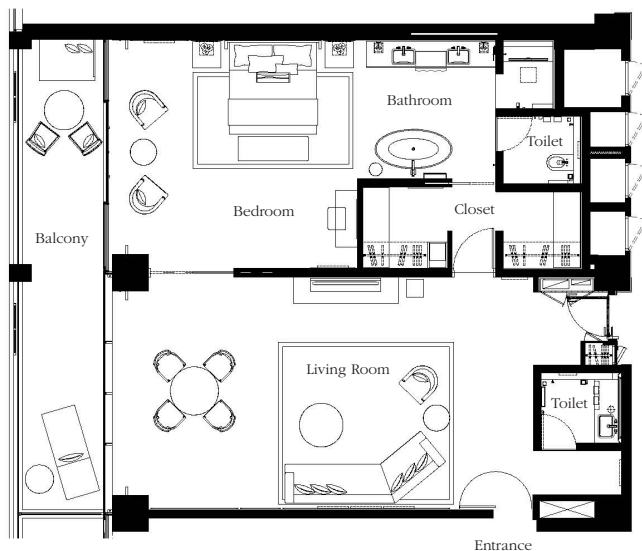

SEA VIEW SUITE

Connected to:

Deluxe Sea View King Room
58 sqm / 624 sqft

King | 2 Adults & 2 Kids | 120 sqm / 1,292 sqft | Sea view

Enjoying expansive views of the Arabian Gulf, this spacious suite offers a wealth of accommodation with a master bedroom, separate living room, a dining area and private balcony. The contemporary design is both soft and inviting.

PREMIER SEA VIEW SUITE

Connected to:

Premier Sea View Double Room
58 sqm / 624 sqft

King | 2 Adults & 2 Kids | 120 sqm / 1,292 sqft | Sea view

Featuring a bedroom with a separate living area, a dining area and a private balcony, this spacious suite also enjoys expansive views of the Arabian Gulf. Décor is contemporary and calming with a colour palette of soft tones.

MANDARIN SEA FRONT SUITE

Connected to:

Two Bedroom Sea View Suite
190 sqm / 2,045 sqft

Deluxe Sea View Double Room
58 sqm / 624 sqft

King | 2 Adults & 2 Kids | 160 sqm / 1,722 sqft | Sea view

Featuring a large master bedroom, this suite is the largest of its kind in the hotel. With sweeping views of the sparkling Gulf, the spacious accommodation also offers a separate living area, a dining area and a balcony.

TWO BEDROOM SEA VIEW SUITE

Connected to:

Mandarin Sea Front Suite
160 sqm / 1,722 sqft

Deluxe Sea View Double Room
58 sqm / 624 sqft

King & Double | 4 Adults & 2 Kids | 190 sqm / 2,045 sqft | Sea view

Overlooking the Arabian Gulf, this spectacular suite features two bedrooms, both with large ensuite bathrooms. Accommodation also includes a spacious living and dining room as well as several private balconies.