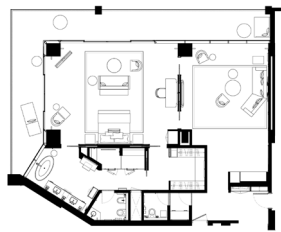

PREMIER SEA VIEW SUITE

Connected to:

Premier Sea View Double Room
58 sqm / 624 sqft

King | 2 Adults & 2 Kids | 120 sqm / 1,292 sqft | Sea view

Featuring a bedroom with a separate living area, a dining area and a private balcony, this spacious suite also enjoys expansive views of the Arabian Gulf. Décor is contemporary and calming with a colour palette of soft tones.

MANDARIN SEA FRONT SUITE

Connected to:

Two Bedroom Sea View Suite
190 sqm / 2,045 sqft

Deluxe Sea View Double Room
58 sqm / 624 sqft

King | 2 Adults & 2 Kids | 160 sqm / 1,722 sqft | Sea view

Featuring a large master bedroom, this suite is the largest of its kind in the hotel. With sweeping views of the sparkling Gulf, the spacious accommodation also offers a separate living area, a dining area and a balcony.

TWO BEDROOM SEA VIEW SUITE

Connected to:

Mandarin Sea Front Suite
160 sqm / 1,722 sqft

Deluxe Sea View Double Room
58 sqm / 624 sqft

King & Double | 4 Adults & 2 Kids | 190 sqm / 2,045 sqft | Sea view

Overlooking the Arabian Gulf, this spectacular suite features two bedrooms, both with large ensuite bathrooms. Accommodation also includes a spacious living and dining room as well as several private balconies.

TWO BEDROOM SUITE WITH TERRACE

Connected to:

Mandarin Sea Front Suite
160 sqm / 1,722 sqft

King & Double | 4 Adults & 2 Kids | 200 sqm / 2,153 sqft | Sea view

Overlooking the Arabian Gulf, our Two Bedroom Suite with Terrace features two bedrooms, a large living and dining room for six and several balconies. Arguably, its highlight is a private rooftop terrace with views of the sea.