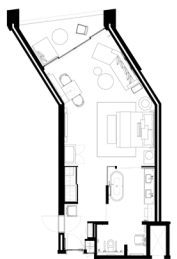

14

MANDARIN SEA FRONT SUITE

16

TWO BEDROOM SEA VIEW SUITE

18

TWO BEDROOM SUITE WITH TERRACE

20

THE CLUB LOUNGE

JUNIOR SEA VIEW SUITE

King | 2 Adults & 2 Kids | 89 sqm / 958 sqft | Sea view

Thoughtfully designed with an emphasis on space, these beautiful suites feature a large open-plan bedroom, spacious living area and bathroom with rain shower and bath. A private balcony offers fabulous views out to sea.

SEA VIEW SUITE

Connected to:

Deluxe Sea View King Room
58 sqm / 624 sqft

King | 2 Adults & 2 Kids | 120 sqm / 1,292 sqft | Sea view

Enjoying expansive views of the Arabian Gulf, this spacious suite offers a wealth of accommodation with a master bedroom, separate living room, a dining area and private balcony. The contemporary design is both soft and inviting.

PREMIER SEA VIEW SUITE

Connected to:

Premier Sea View Double Room
58 sqm / 624 sqft

King | 2 Adults & 2 Kids | 120 sqm / 1,292 sqft | Sea view

Featuring a bedroom with a separate living area, a dining area and a private balcony, this spacious suite also enjoys expansive views of the Arabian Gulf. Décor is contemporary and calming with a colour palette of soft tones.