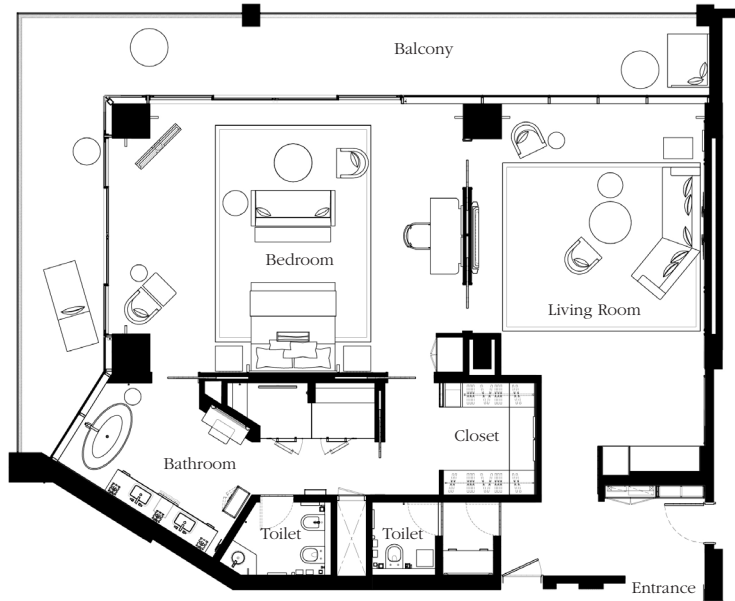

PREMIER SEA VIEW SUITE

Connected to:

Premier Sea View Double Room
58 sqm / 624 sqft

King | 2 Adults & 2 Kids | 120 sqm / 1,292 sqft | Sea view

Featuring a bedroom with a separate living area, a dining area and a private balcony, this spacious suite also enjoys expansive views of the Arabian Gulf. Décor is contemporary and calming with a colour palette of soft tones.

MANDARIN SEA FRONT SUITE

Connected to:

Two Bedroom Sea View Suite
190 sqm / 2,045 sqft

Deluxe Sea View Double Room
58 sqm / 624 sqft

King | 2 Adults & 2 Kids | 160 sqm / 1,722 sqft | Sea view

Featuring a large master bedroom, this suite is the largest of its kind in the hotel. With sweeping views of the sparkling Gulf, the spacious accommodation also offers a separate living area, a dining area and a balcony.

TWO BEDROOM SEA VIEW SUITE

Connected to:

Mandarin Sea Front Suite
160 sqm / 1,722 sqft

Deluxe Sea View Double Room
58 sqm / 624 sqft

King & Double | 4 Adults & 2 Kids | 190 sqm / 2,045 sqft | Sea view

Overlooking the Arabian Gulf, this spectacular suite features two bedrooms, both with large ensuite bathrooms. Accommodation also includes a spacious living and dining room as well as several private balconies.

TWO BEDROOM SUITE WITH TERRACE

Connected to:

Mandarin Sea Front Suite
160 sqm / 1,722 sqft

King & Double | 4 Adults & 2 Kids | 200 sqm / 2,153 sqft | Sea view

Overlooking the Arabian Gulf, our Two Bedroom Suite with Terrace features two bedrooms, a large living and dining room for six and several balconies. Arguably, its highlight is a private rooftop terrace with views of the sea.