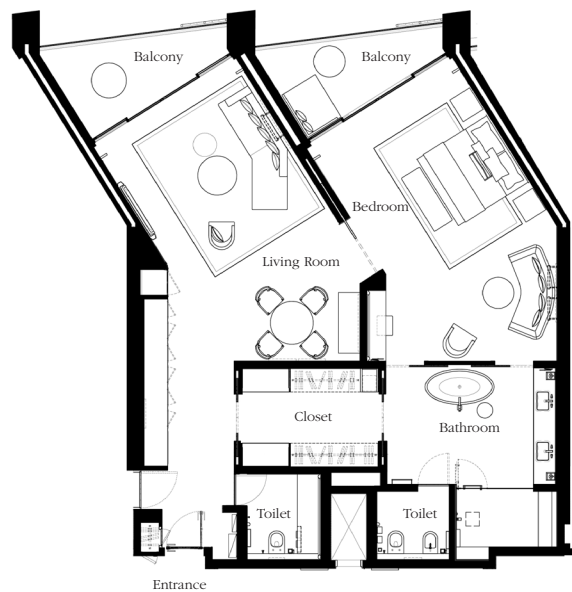

JUNIOR SEA VIEW SUITE

King | 2 Adults & 2 Kids | 89 sqm / 958 sqft | Sea view

Thoughtfully designed with an emphasis on space, these beautiful suites feature a large open-plan bedroom, spacious living area and bathroom with rain shower and bath. A private balcony offers fabulous views out to sea.

SEA VIEW SUITE

Connected to:

Deluxe Sea View King Room
58 sqm / 624 sqft

King | 2 Adults & 2 Kids | 120 sqm / 1,292 sqft | Sea view

Enjoying expansive views of the Arabian Gulf, this spacious suite offers a wealth of accommodation with a master bedroom, separate living room, a dining area and private balcony. The contemporary design is both soft and inviting.

PREMIER SEA VIEW SUITE

Connected to:

Premier Sea View Double Room
58 sqm / 624 sqft

King | 2 Adults & 2 Kids | 120 sqm / 1,292 sqft | Sea view

Featuring a bedroom with a separate living area, a dining area and a private balcony, this spacious suite also enjoys expansive views of the Arabian Gulf. Décor is contemporary and calming with a colour palette of soft tones.

MANDARIN SEA FRONT SUITE

Connected to:

Two Bedroom Sea View Suite
190 sqm / 2,045 sqft

Deluxe Sea View Double Room
58 sqm / 624 sqft

King | 2 Adults & 2 Kids | 160 sqm / 1,722 sqft | Sea view

Featuring a large master bedroom, this suite is the largest of its kind in the hotel. With sweeping views of the sparkling Gulf, the spacious accommodation also offers a separate living area, a dining area and a balcony.