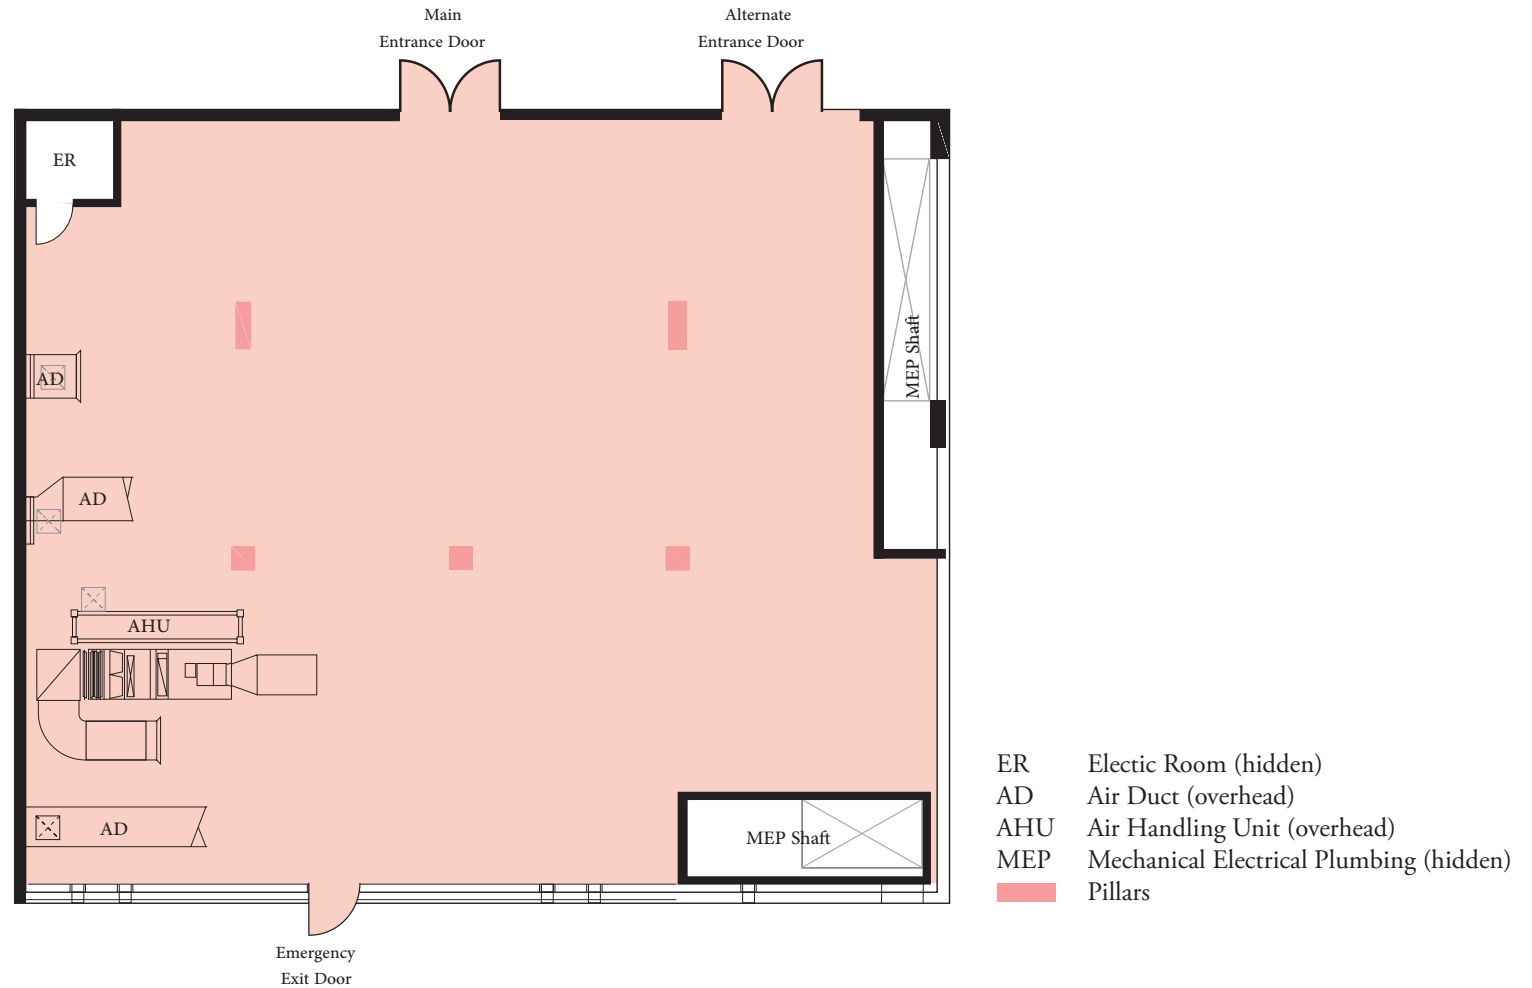

# MO CANVAS GROUND FLOOR LEVEL

Function Rooms sqm	Size		Dimensions (L x W)		Ceiling Height		Capacities								
	sqf	m	ft	(m / f)	Chandelier (m / f)	Ceiling	Cocktail	Classroom Square	Hollow	Theatre	U-shape	Round	Boardroom	Cabaret (L x W) (m)	Screen Image Size
<b>MO Canvas</b>	21.5	4,434.7	412 x 70.5	19.2 x 63	-	16.4 / 5	200	-	-	-	-	-	-	-	-