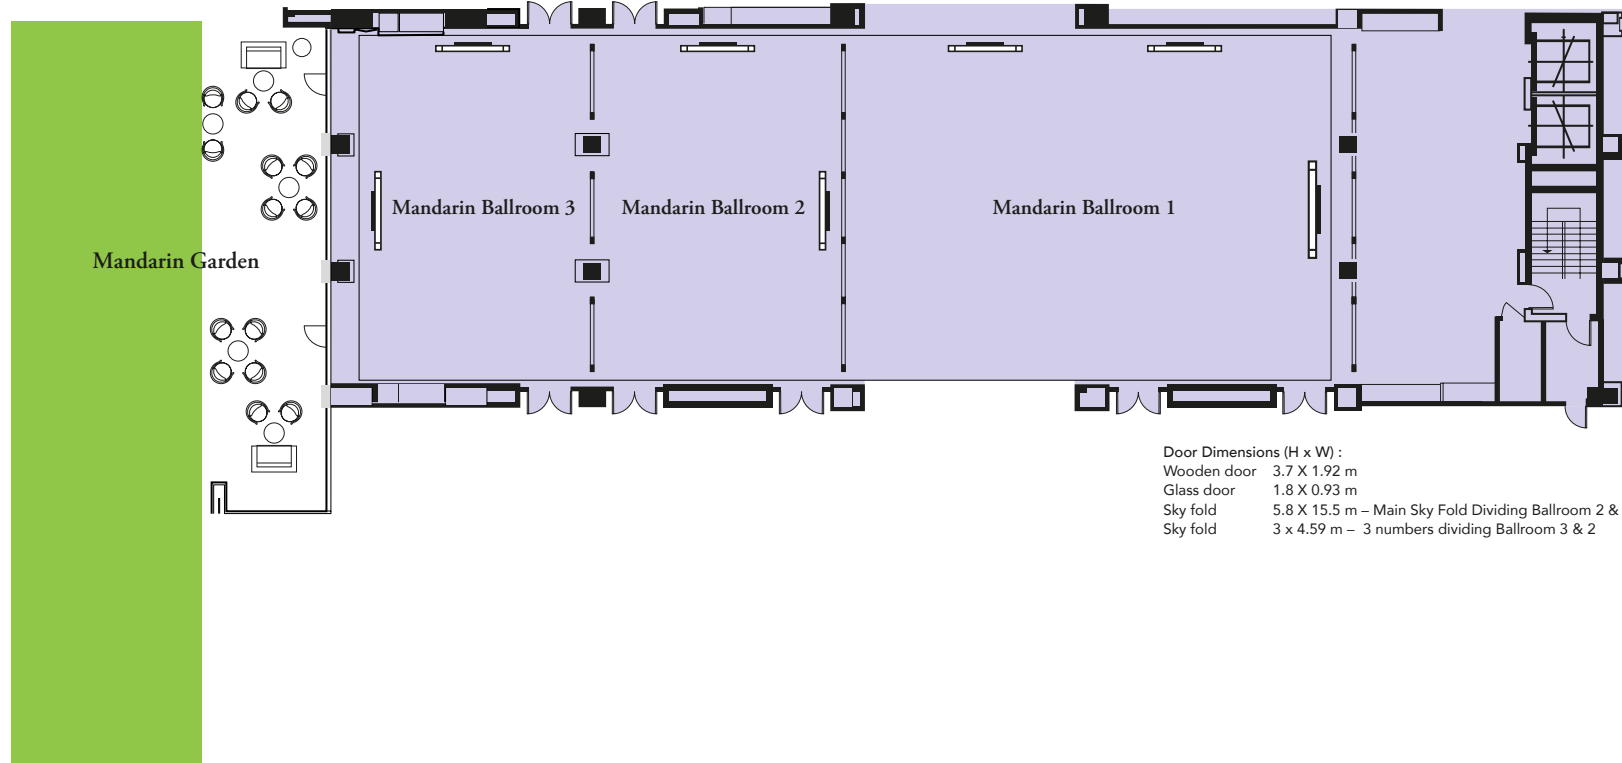

# MANDARIN BALLROOM GROUND FLOOR LEVEL

Door Dimensions (H x W) :  
 Wooden door 3.7 X 1.92 m  
 Glass door 1.8 X 0.93 m  
 Sky fold 5.8 X 15.5 m – Main Sky Fold Dividing Ballroom 2 & 1  
 Sky fold 3 x 4.59 m – 3 numbers dividing Ballroom 3 & 2

Function Rooms	Size		Dimensions (L x W)		Ceiling Height		Capacities								
	sqm	sqf	m	ft	Chandelier (m / f)	Ceiling (m / f)	Cocktail	Classroom	Hollow Square	Theatre	U-shape	Round	Boardroom	Cabaret	Screen Image Size (L x W) (m)
<b>Mandarin Ballroom (whole)</b>	700	7,535	42.5 x 16.5	139.5 x 54.13	5.1 / 55	5.9 / 64	500	300	120	450	116	360	105	288	3.09 x 4.87
<b>Mandarin Ballroom 1</b>	355	3,821	21.5 x 16.5	70.53 x 54.13	5.1 / 55	5.9 / 64	250	150	60	225	58	180	52	144	2.6 x 4.16
<b>Mandarin Ballroom 2</b>	170	1,830	10.3 x 16.5	33.79 x 54.13	5.1 / 55	5.9 / 64	125	70	40	115	34	80	34	64	2.6 x 4.16
<b>Mandarin Ballroom 3</b>	170	1,830	10.3 x 16.5	33.79 x 54.13	5.1 / 55	5.9 / 64	125	70	40	115	34	80	34	64	2.6 x 4.16
<b>Mandarin Garden</b>	490	5,274	13 x 11.5 & 21 x 16.3	42 x 69 & 37 x 53	-	-	350	-	-	-	-	260	-	-	-