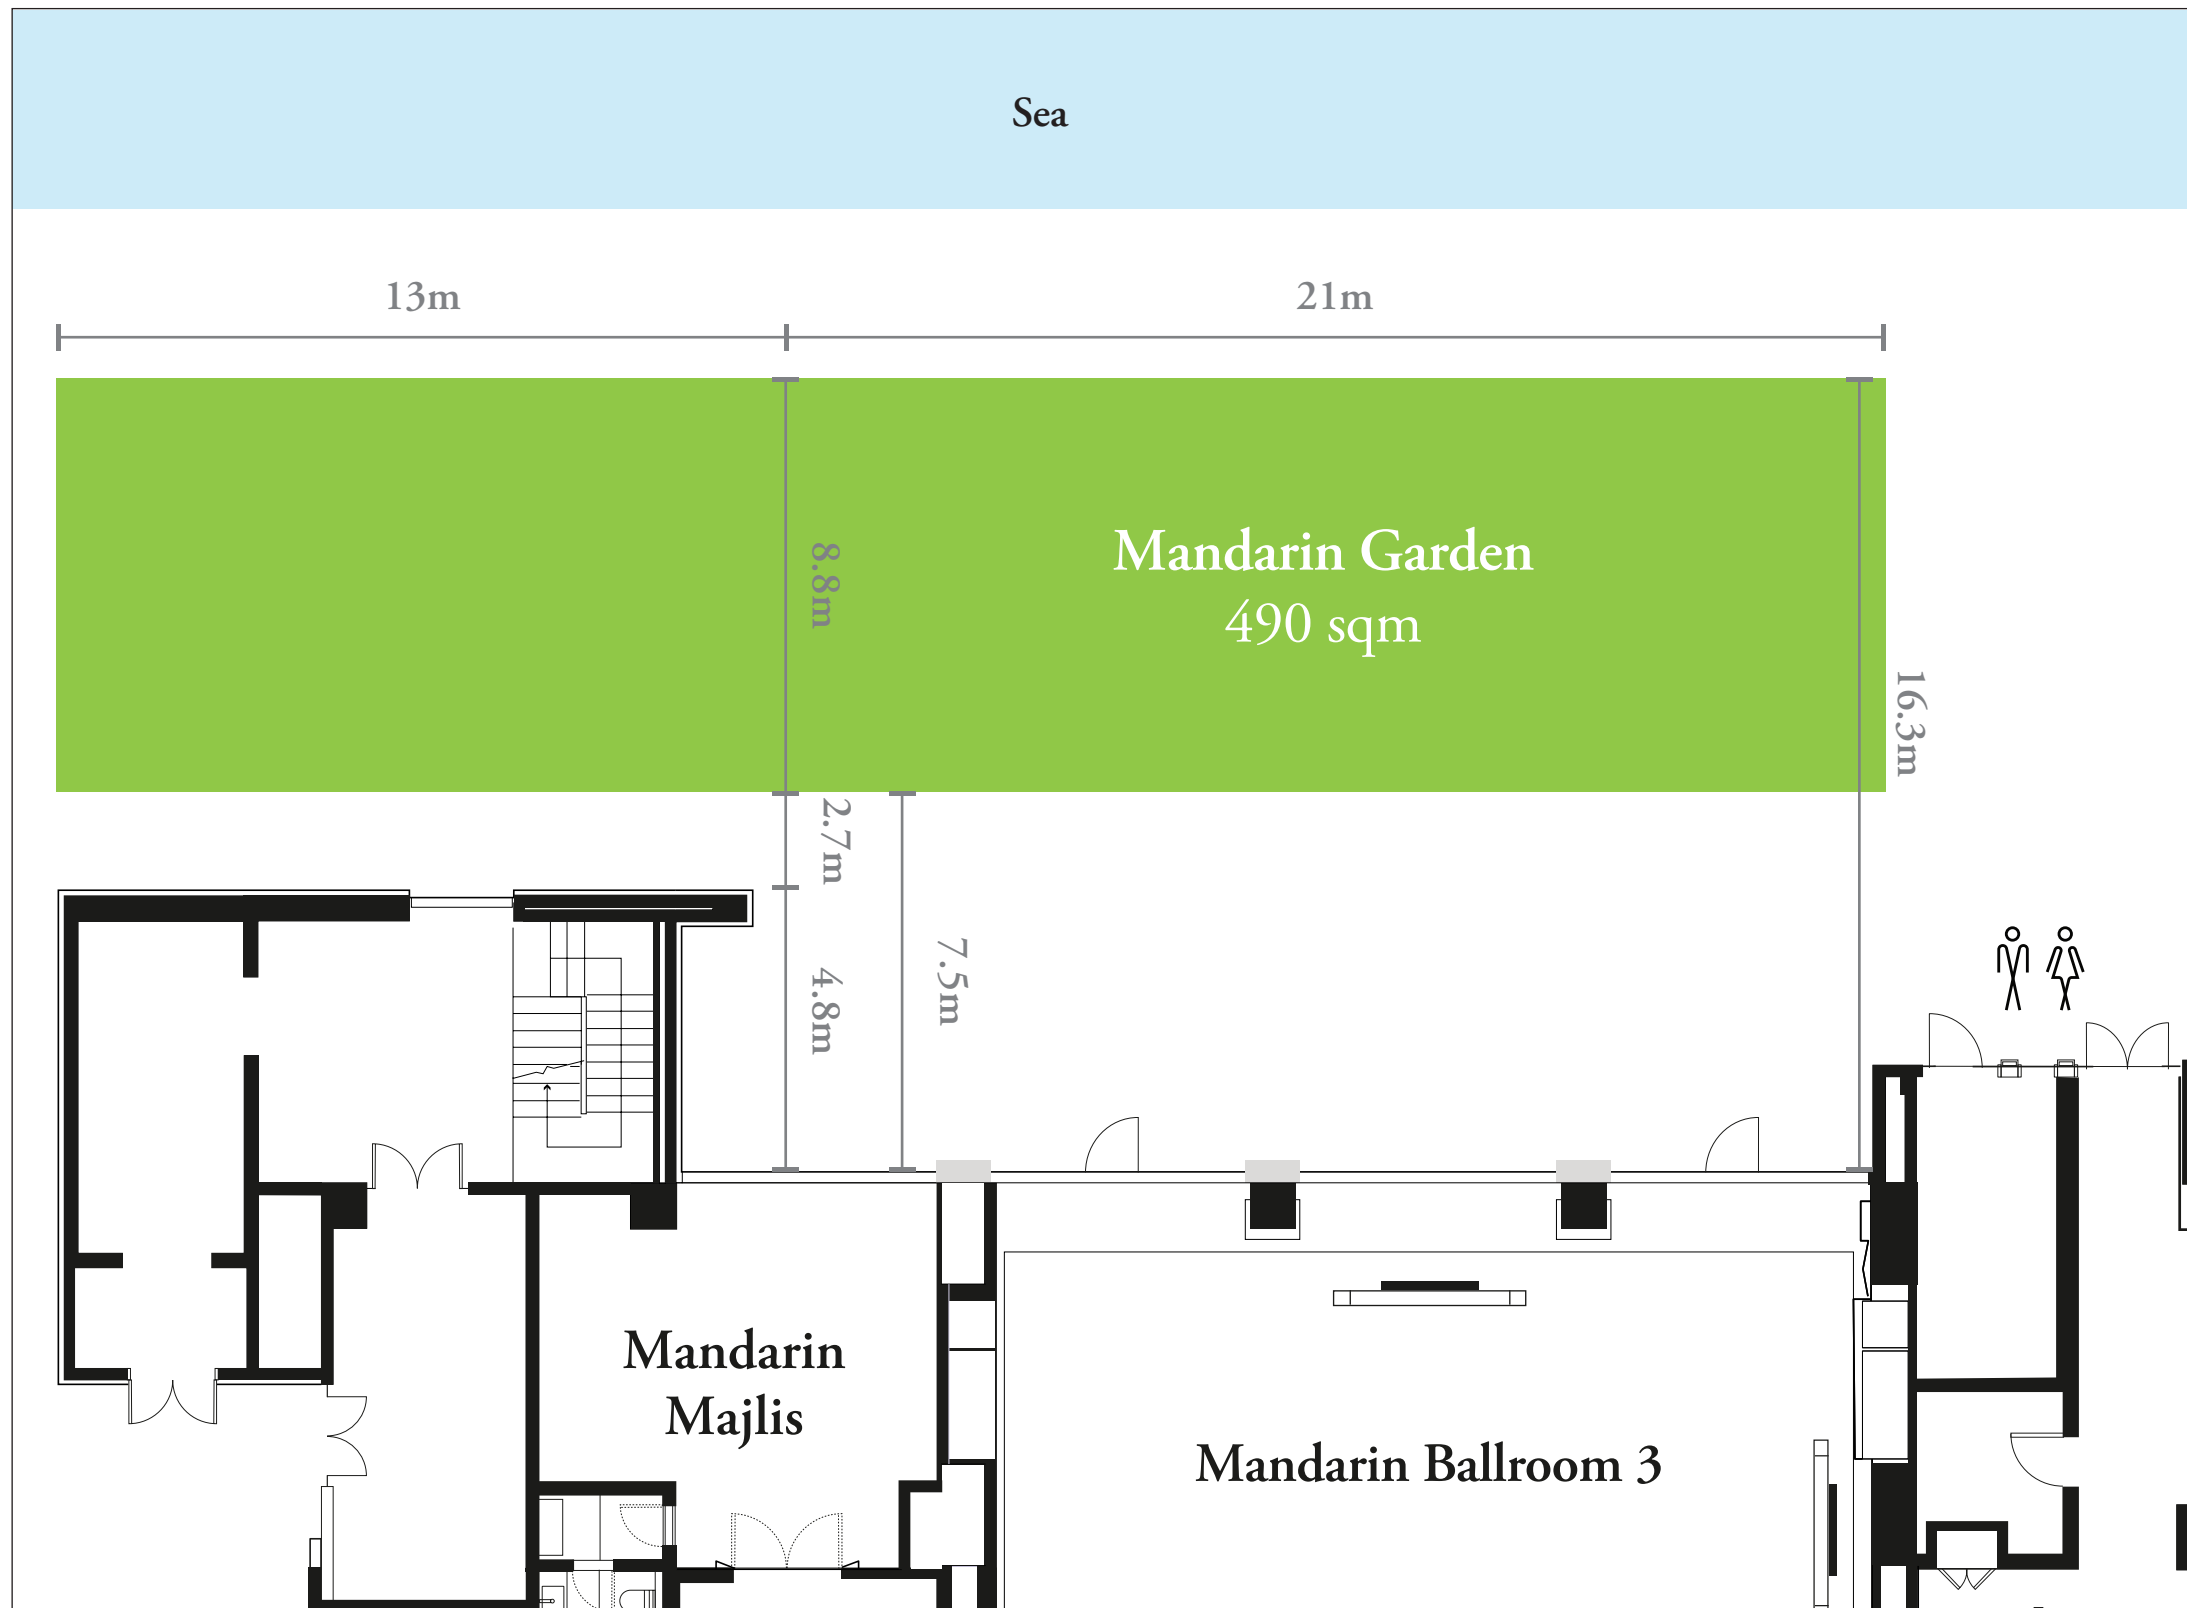

Mandarin Garden

21m (W) x 16.3m (H) &
13m (W) x 11.5m (H)