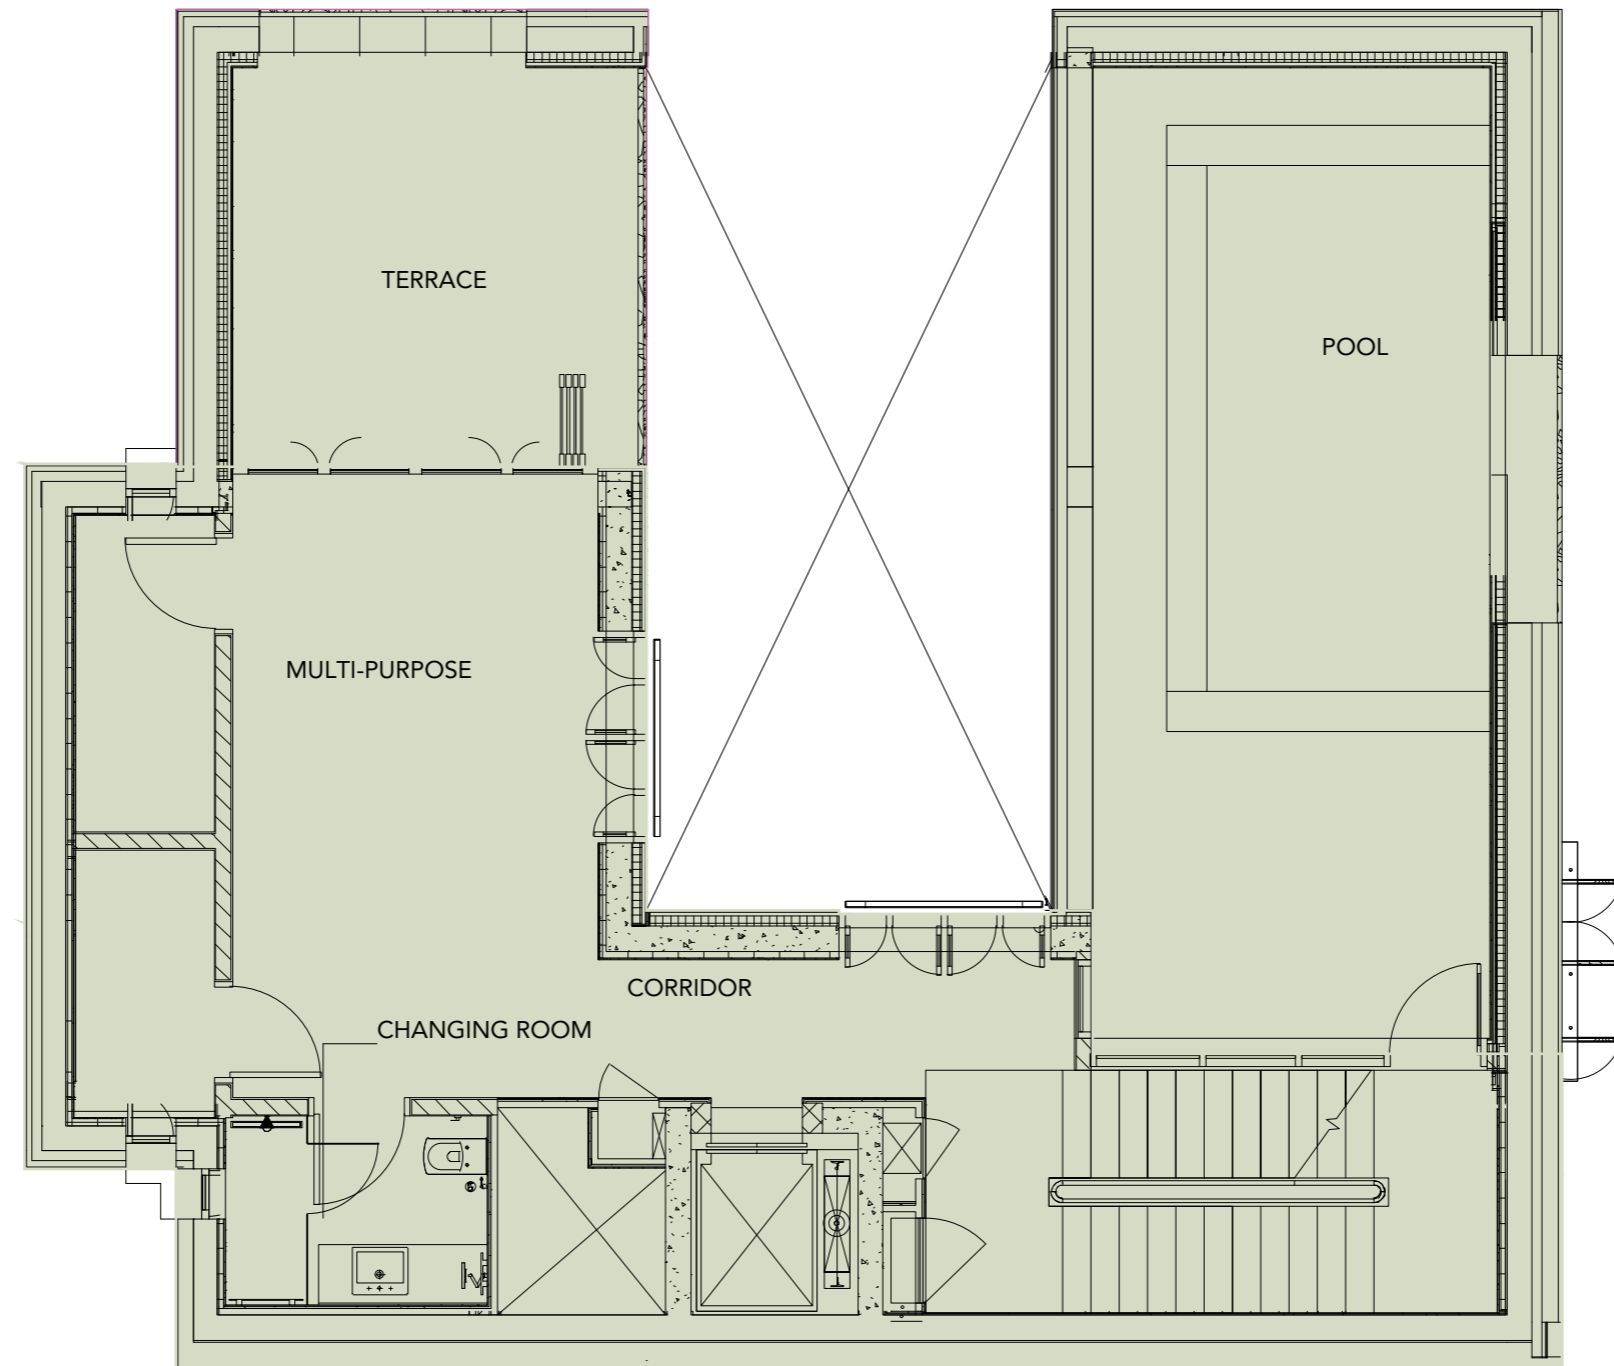

FIVE BEDROOM WITH PRIVATE POOL

The floorplan above is indicative of the room type and may vary according to the room.

Size: 956sqm / 10,290sqf

FIVE BEDROOM WITH PRIVATE POOL

The floorplan above is indicative of the room type and may vary according to the room.

Size: 956sqm / 10,290sqf

FIVE BEDROOM WITH PRIVATE POOL

The floorplan above is indicative of the room type and may vary according to the room.

Size: 956sqm / 10,290sqf

FIVE BEDROOM WITH PRIVATE POOL

The floorplan above is indicative of the room type and may vary according to the room.

Size: 956sqm / 10,290sqf

FIVE BEDROOM WITH PRIVATE POOL

The floorplan above is indicative of the room type and may vary according to the room.

Size: 956sqm / 10,290sqf