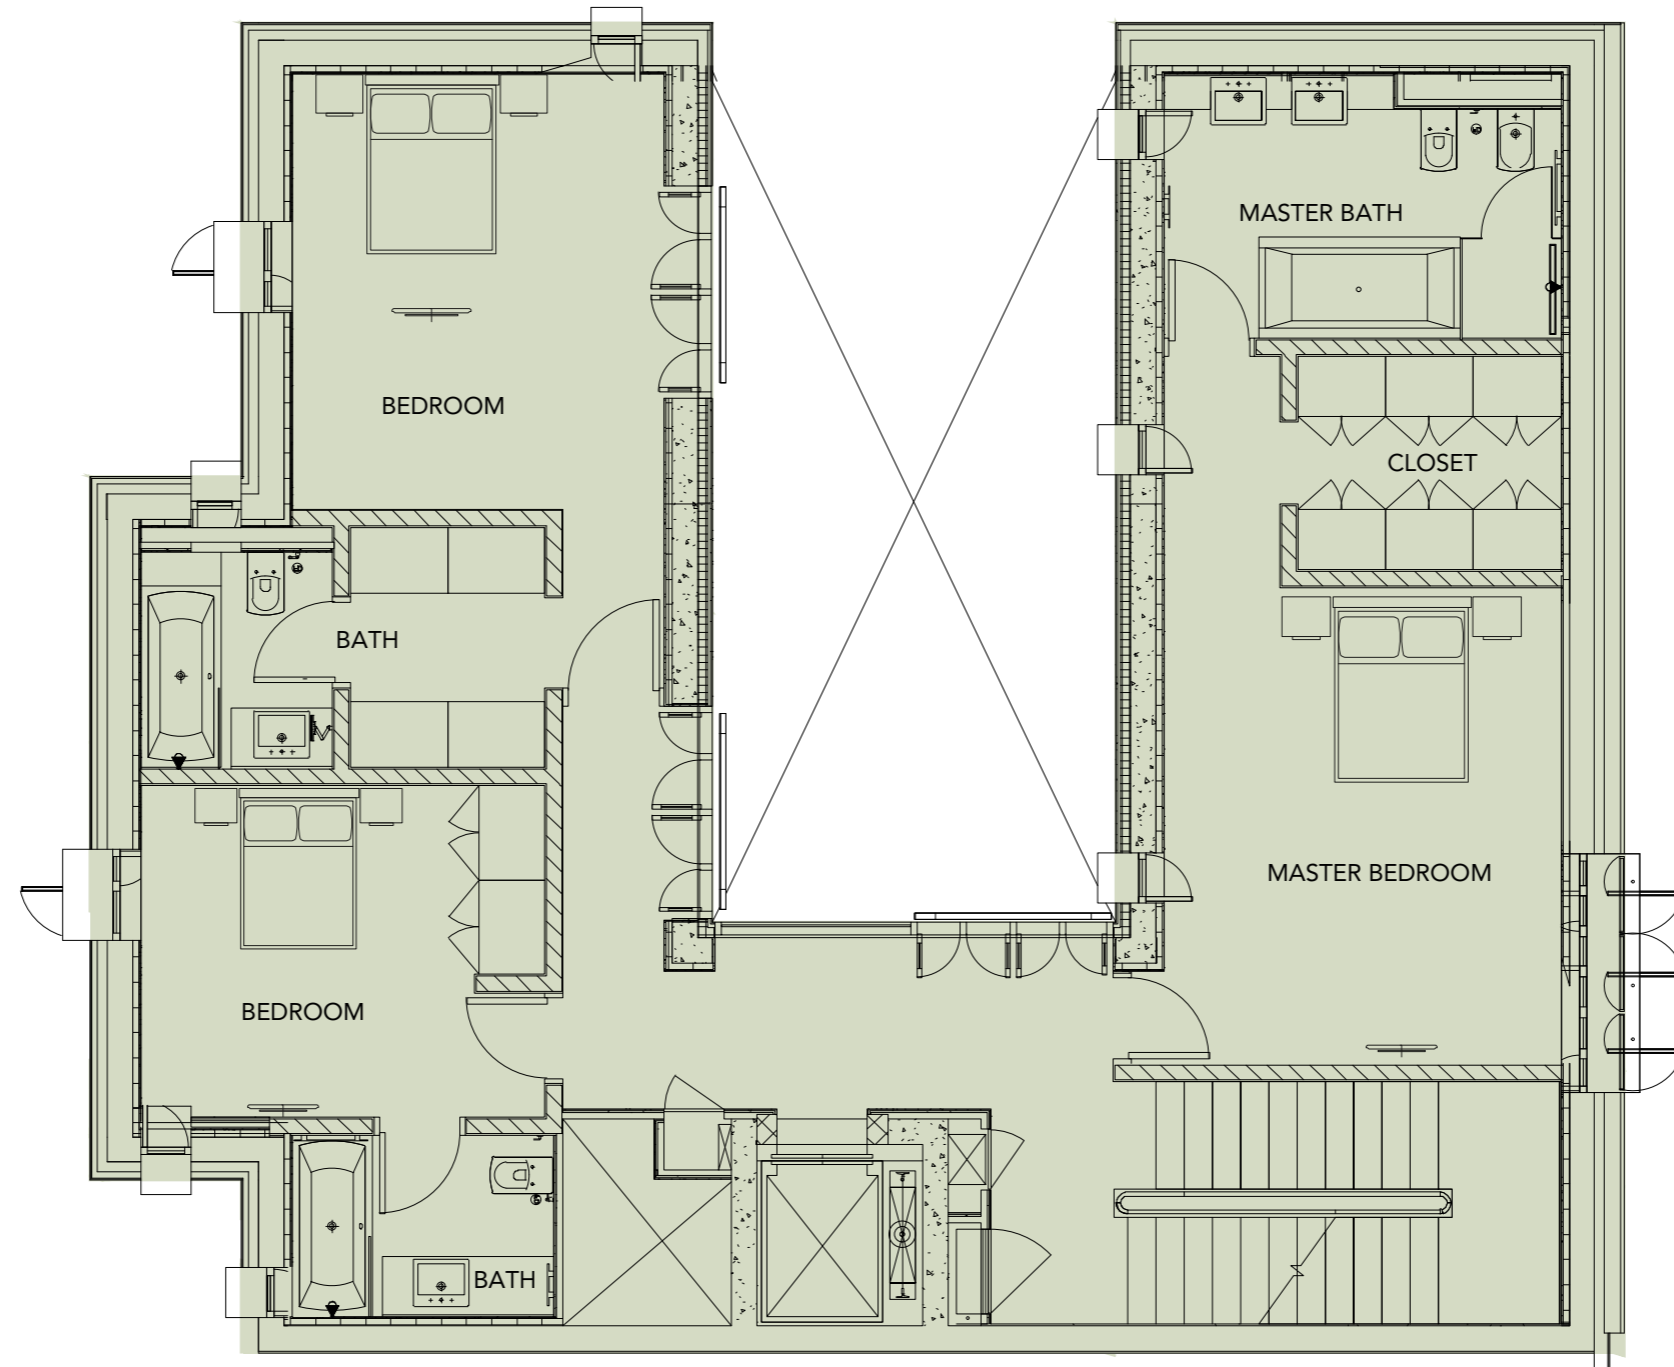

FIVE BEDROOM WITH PRIVATE POOL

The floorplan above is indicative of the room type and may vary according to the room.

Size: 956sqm / 10,290sqf

FIVE BEDROOM WITH PRIVATE POOL

The floorplan above is indicative of the room type and may vary according to the room.

Size: 956sqm / 10,290sqf

FIVE BEDROOM WITH PRIVATE POOL

The floorplan above is indicative of the room type and may vary according to the room.

Size: 956sqm / 10,290sqf

FIVE BEDROOM WITH PRIVATE POOL

The floorplan above is indicative of the room type and may vary according to the room.

Size: 956sqm / 10,290sqf

FIVE BEDROOM WITH PRIVATE POOL

The floorplan above is indicative of the room type and may vary according to the room.

Size: 956sqm / 10,290sqf