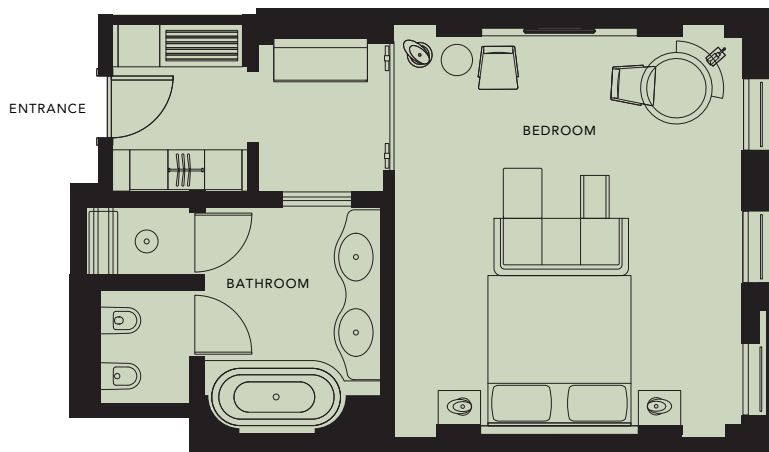

MANDARIN ORIENTAL  
DOHA

DELUXE ROOM

Size: 50sqm / 538sqf