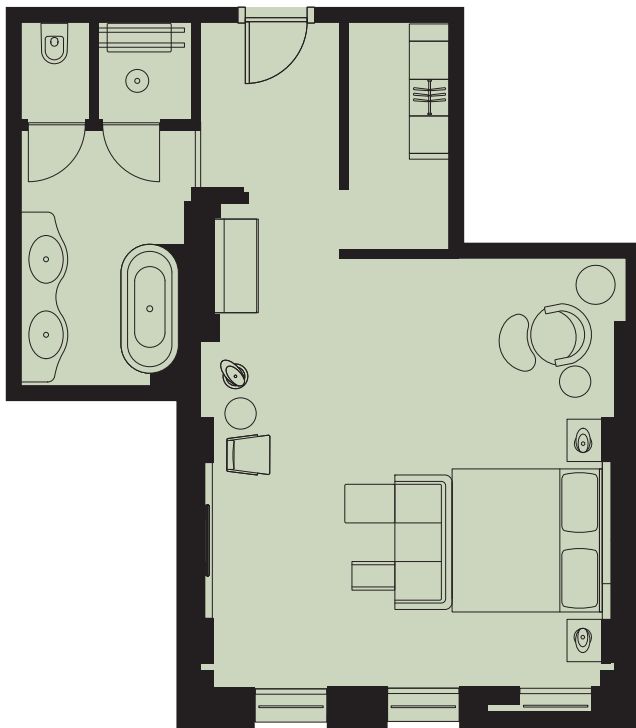

## DELUXE ROOM

The floorplan above is indicative of the room type and may vary according to the room.

Size: 50sqm / 538sqf

## DELUXE ROOM

The floorplan above is indicative of the room type and may vary according to the room.

Size: 50sqm / 538sqf

MANDARIN ORIENTAL  
DOHA

## DELUXE ROOM ADA

The floorplan above is indicative of the room type and may vary according to the room.

Size: 50sqm / 538sqf