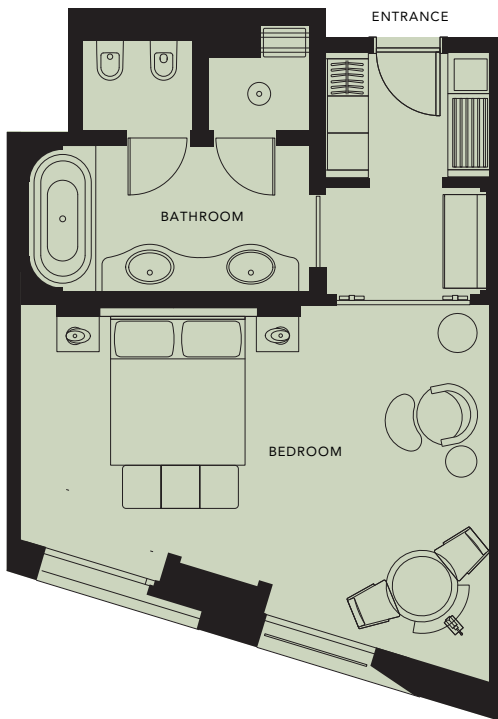

## DELUXE ROOM

The floorplan above is indicative of the room type and may vary according to the room.

Size: 50sqm / 538sqf

## DELUXE ROOM

The floorplan above is indicative of the room type and may vary according to the room.

Size: 50sqm / 538sqf

MANDARIN ORIENTAL  
DOHA

## DELUXE ROOM ADA

The floorplan above is indicative of the room type and may vary according to the room.

Size: 50sqm / 538sqf