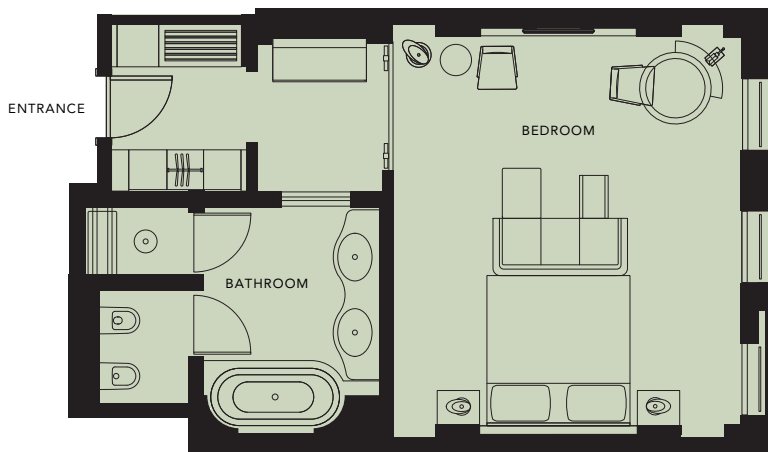

## DELUXE ROOM

The floorplan above is indicative of the room type and may vary according to the room.  
The two floor plans illustrate separate rooms that can be connected to create a seamless shared space.

Size: 50sqm / 538sqf