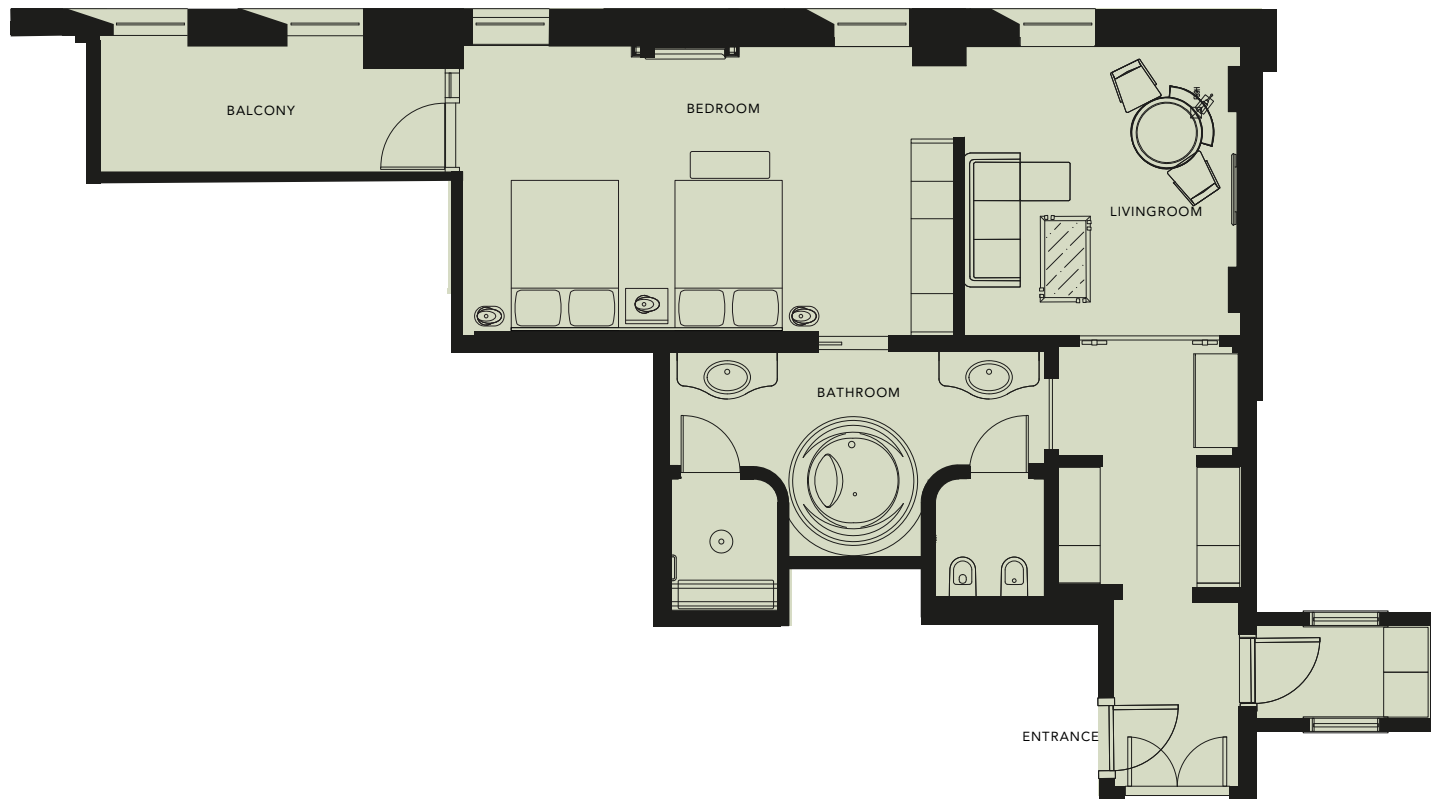

BARAHA PRESIDENTIAL SUITE

The floorplan above is indicative of the room type and may vary according to the room.
The two floor plans illustrate separate rooms that can be connected to create a seamless shared space

Size: 160sqm / 1722sqf

JUNIOR SUITE

The floorplan above is indicative of the room type and may vary according to the room.
The two floor plans illustrate separate rooms that can be connected to create a seamless shared space

Size: 80sqm / 861sqf

JUNIOR SUITE

The floorplan above is indicative of the room type and may vary according to the room.
The two floor plans illustrate separate rooms that can be connected to create a seamless shared space

Size: 80sqm / 861sqf