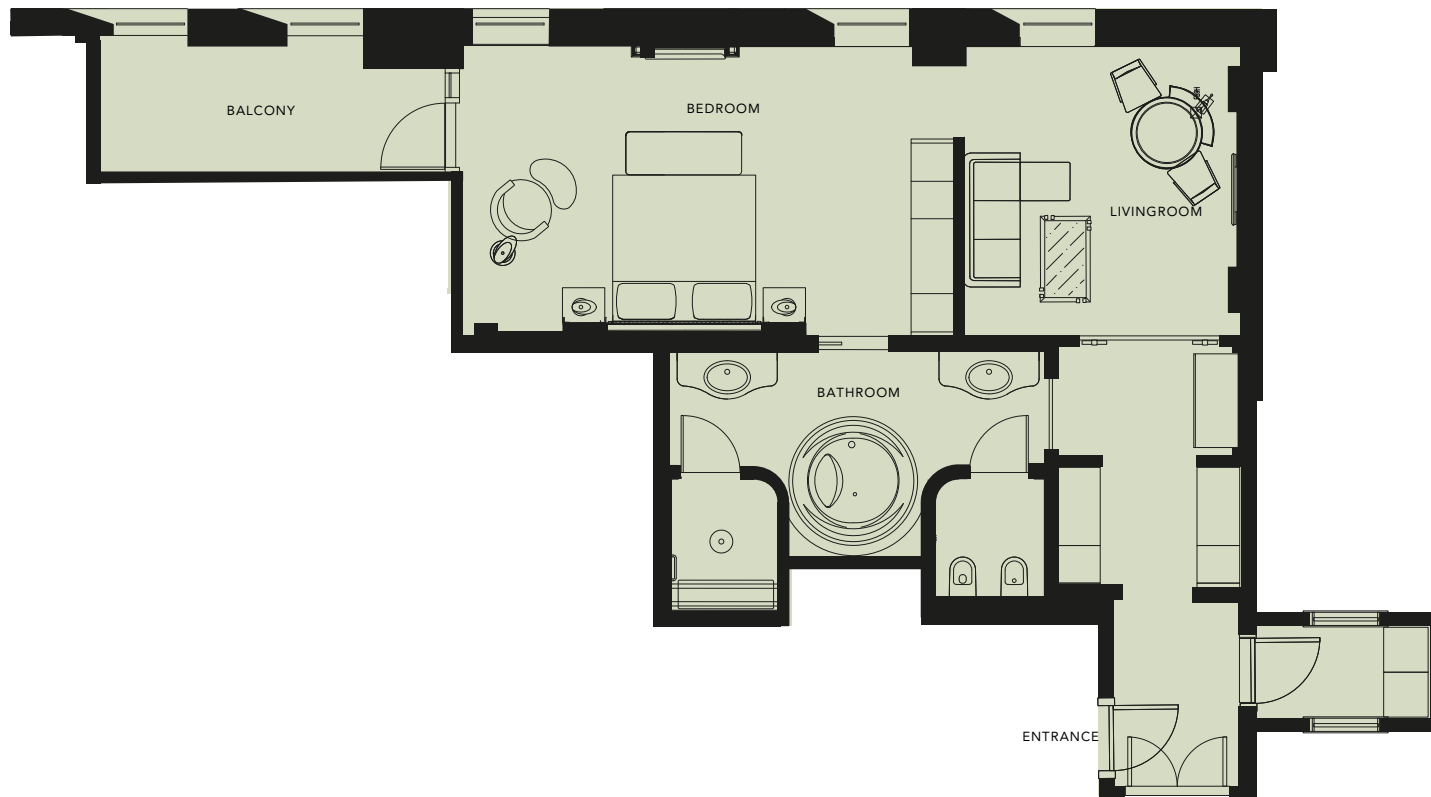

BARAHA PRESIDENTIAL SUITE

The floorplan above is indicative of the room type and may vary according to the room.
The two floor plans illustrate separate rooms that can be connected to create a seamless shared space

Size: 160sqm / 1722sqf

JUNIOR SUITE

The floorplan above is indicative of the room type and may vary according to the room.
The two floor plans illustrate separate rooms that can be connected to create a seamless shared space

Size: 80sqm / 861sqf

JUNIOR SUITE

The floorplan above is indicative of the room type and may vary according to the room.
The two floor plans illustrate separate rooms that can be connected to create a seamless shared space

Size: 80sqm / 861sqf