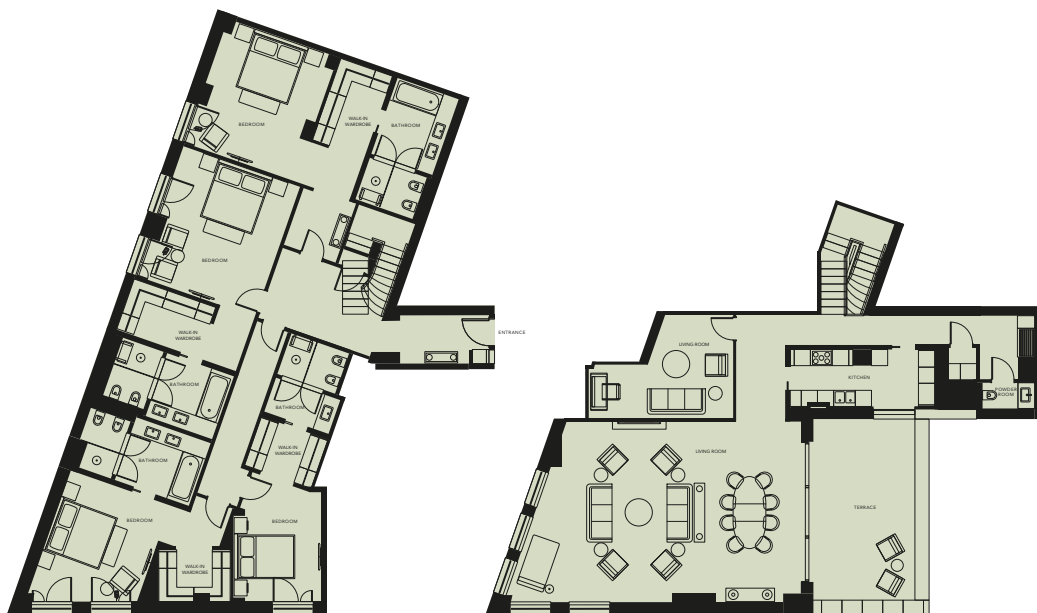

FOUR BEDROOM DUPLEX

The floorplan above is indicative of the room type and may vary according to the room.

Size: 375sqm / 4,036sqf

FOUR BEDROOM DUPLEX

The floorplan above is indicative of the room type and may vary according to the room.

Size: 375sqm / 4,036sqf