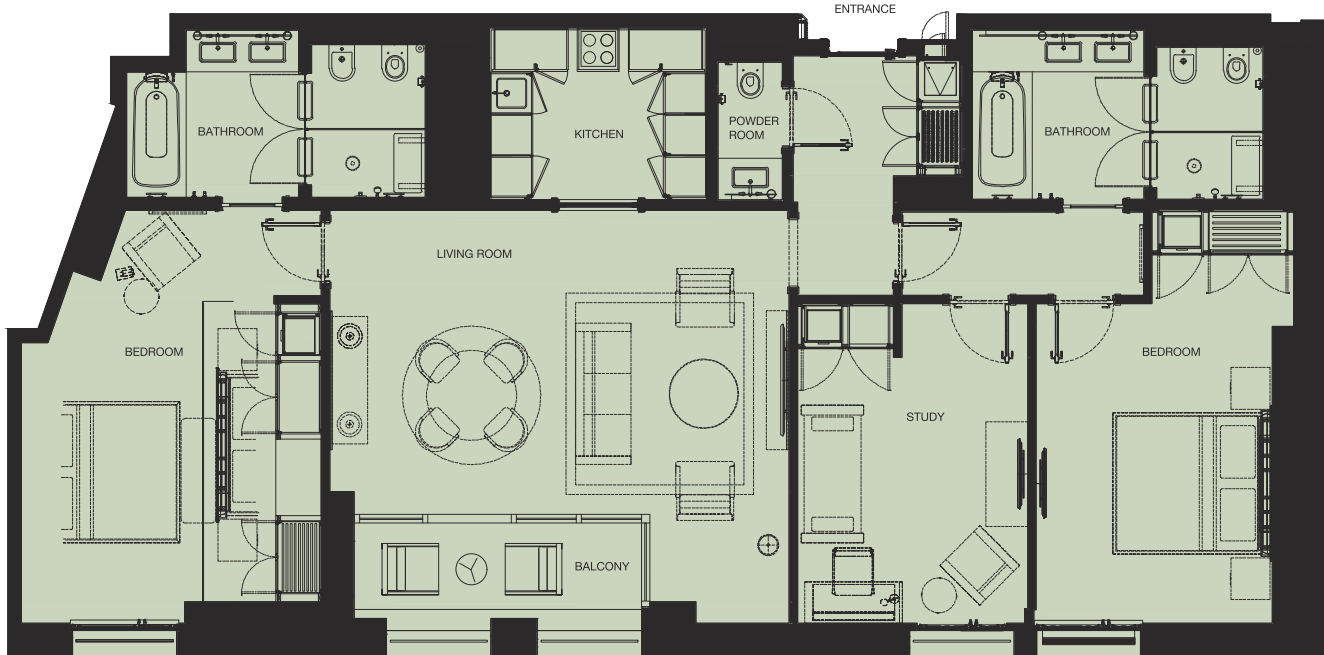

MANDARIN ORIENTAL
DOHA

TWO BEDROOM APARTMENT - STUDY ROOM

The floorplan above is indicative of the room type and may vary according to the room.

165sqm / 1,776sqf

MANDARIN ORIENTAL
DOHA

TWO BEDROOM APARTMENT - STUDY ROOM

The floorplan above is indicative of the room type and may vary according to the room.

165sqm / 1,776sqf