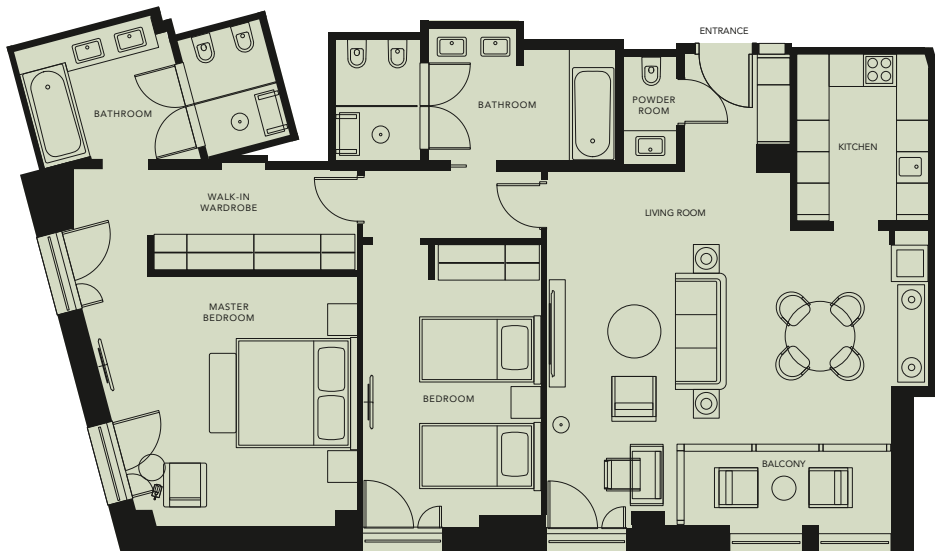

## TWO BEDROOM

The floorplan above is indicative of the room type and may vary according to the room.

Size: 140sqm / 1,506sqf

## TWO BEDROOM KING

The floorplan above is indicative of the room type and may vary according to the room.

Size: 115sqm / 1,237sqf

MANDARIN ORIENTAL  
DOHA

## TWO BEDROOM ADA

The floorplan above is indicative of the room type and may vary according to the room.

Size: 85sqm / 914sqf