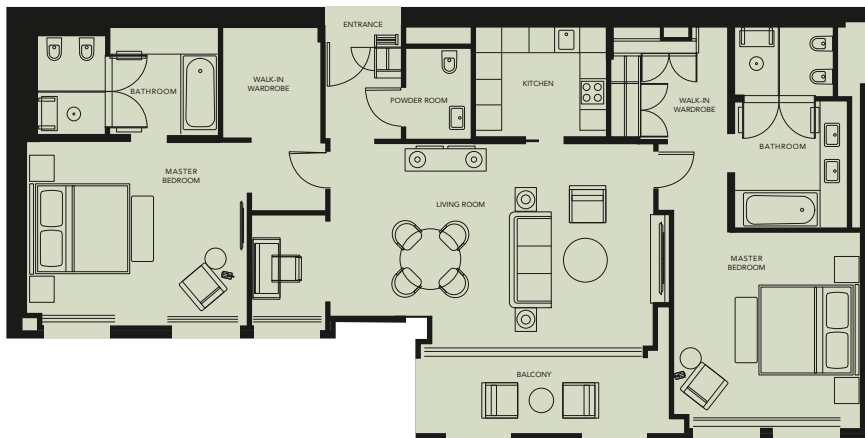

## TWO BEDROOM

The floorplan above is indicative of the room type and may vary according to the room.

Size: 140sqm / 1,506sqf

## TWO BEDROOM KING

The floorplan above is indicative of the room type and may vary according to the room.

Size: 115sqm / 1,237sqf

MANDARIN ORIENTAL  
DOHA

## TWO BEDROOM ADA

The floorplan above is indicative of the room type and may vary according to the room.

Size: 85sqm / 914sqf