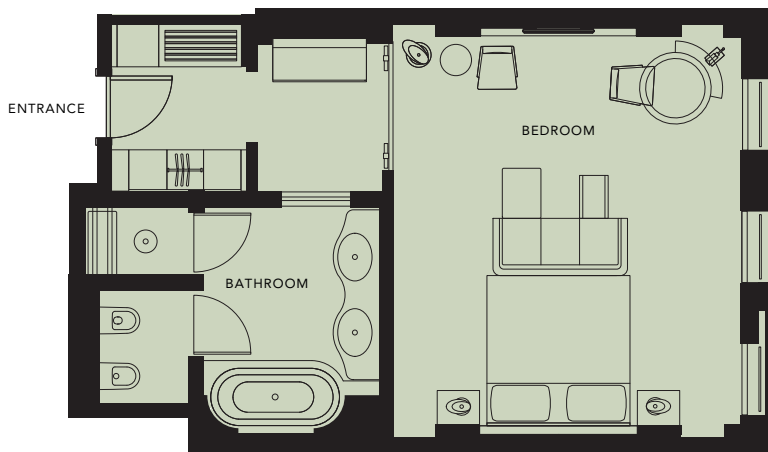

DELUXE SUITE

Size: 98sqm / 1,055sqf

DELUXE ROOM

The floorplan above is indicative of the room type and may vary according to the room.
The two floor plans illustrate separate rooms that can be connected to create a seamless shared space.

Size: 50sqm / 538sqf