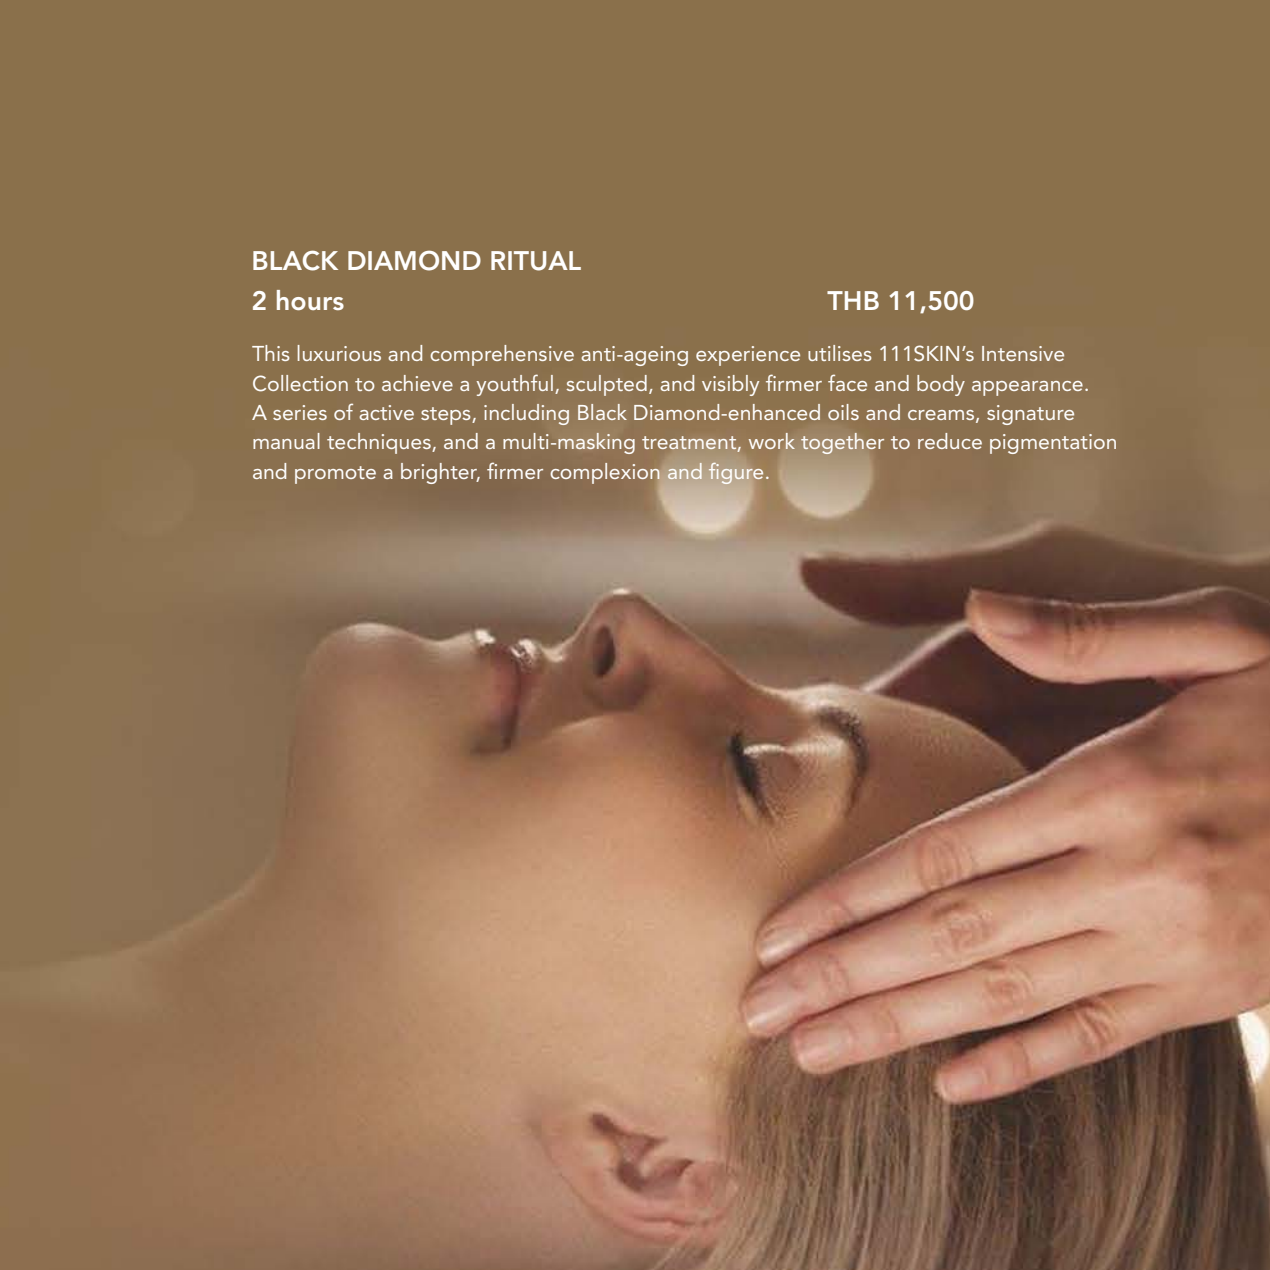

BLACK DIAMOND NON-SURGICAL FACIAL LIFT

1 hour 30 minutes

THB 8,200

This comprehensive and luxurious anti-ageing facial utilises 111SKIN's most potent Intensive Collection to promote a youthful, lifted, and firmer appearance. A combination of wrinkle-minimising wand massage and signature techniques ensures your skin is refreshed, lifted, and sculpted to accentuate the natural contours of your face.

BLACK DIAMOND BODY SCULPTING TREATMENT

1 hour

THB 6,500

This powerful body treatment from 111SKIN's Intensive range delivers dramatic results, shaping, smoothing, and deeply nourishing the skin. Through signature massage techniques and potent professional formulas, lymphatic drainage is enhanced, and skin is visibly firmed. The result is a smoother, more sculpted, and radiant-looking figure.

BLACK DIAMOND RITUAL

2 hours

THB 11,500

This luxurious and comprehensive anti-ageing experience utilises 111SKIN's Intensive Collection to achieve a youthful, sculpted, and visibly firmer face and body appearance. A series of active steps, including Black Diamond-enhanced oils and creams, signature manual techniques, and a multi-masking treatment, work together to reduce pigmentation and promote a brighter, firmer complexion and figure.

All prices are subject to 10% service charge and 7% government tax.

ENDERMOLOGIE® FOR FACE

Endermologie® is recognised globally as a leader in connective tissue manipulation. This innovative treatment activates target cells from within, delivering visible slimming, radiant skin, and anti-ageing results that enhance your beauty from the inside out.