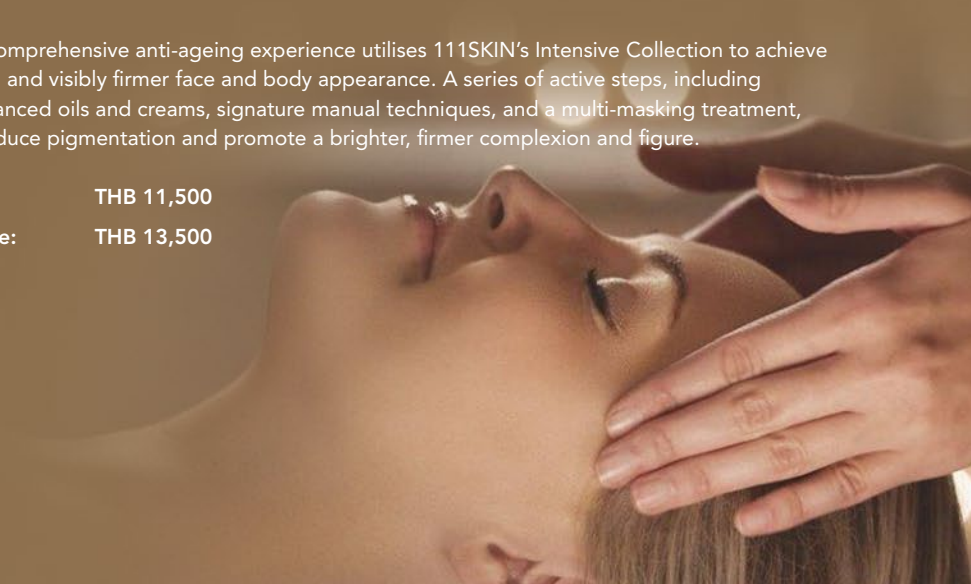

Regular Price: THB 6,500

Festive Season Price: THB 7,500

BLACK DIAMOND RITUAL

2 hours

This luxurious and comprehensive anti-ageing experience utilises 111SKIN's Intensive Collection to achieve a youthful, sculpted, and visibly firmer face and body appearance. A series of active steps, including Black Diamond-enhanced oils and creams, signature manual techniques, and a multi-masking treatment, work together to reduce pigmentation and promote a brighter, firmer complexion and figure.

ENDERMOLOGIE® FOR FACE

Endermologie® is recognised globally as a leader in connective tissue manipulation. This innovative treatment activates target cells from within, delivering visible slimming, radiant skin, and anti-ageing results that enhance your beauty from the inside out.