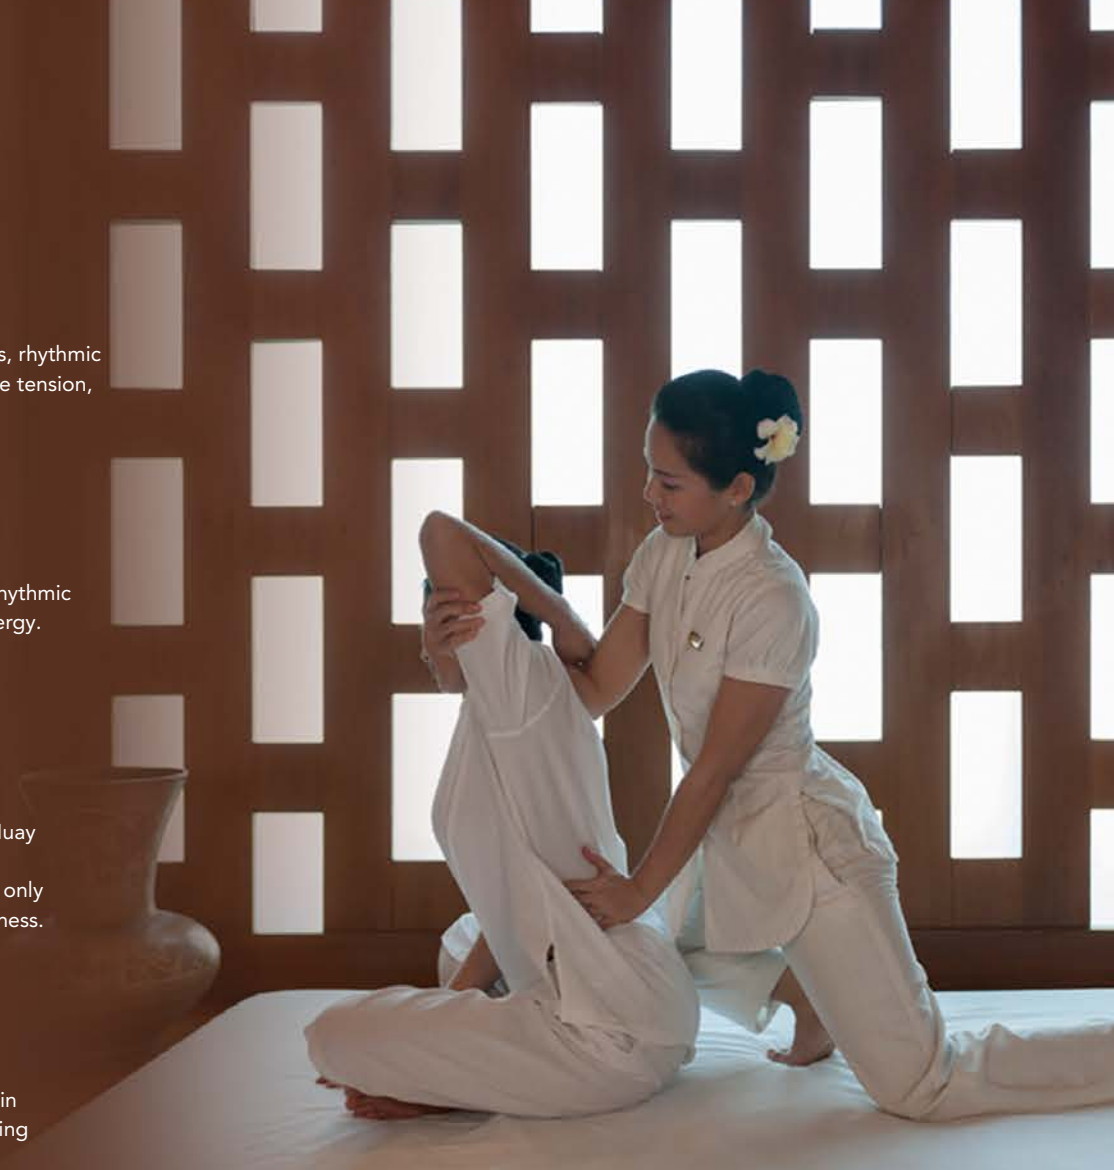

THAI WARRIOR MASSAGE

1 hour 30 minutes

THB 4,600

The Thai Warrior Massage is an ancient Thai healing technique that blends traditional massage with Thai hermit exercises. It features rhythmic massage, acupressure, gentle twisting, and deep stretching. This treatment aids in tension relief and promotes the balance of your energy. It is recommended for individuals in good physical condition.

MUAY THAI MASSAGE

1 hour 30 minutes

THB 4,600

Muay Thai, a traditional form of boxing, is renowned for developing muscle strength, confidence, and a spirit of sportsmanship. The Muay Thai Massage offers a passive yet powerful deep oil massage that emulates the movements of Muay Thai, including gentle punches, as well as massage techniques using elbows and knees to deliver a profound sense of invigoration and rejuvenation. This massage not only relaxes the muscles but also enhances circulation, accelerates the removal of uric acid and other toxins, and elevates mood and awareness.

THAI THERMAL SALT MASSAGE

2 hours

THB 6,800

This Thai-inspired treatment combines the art of aromatherapy massage with the use of certified organic oils. Himalayan salt, encased in a traditional Thai clay pot, gently disperses soothing heat deep into the body. Focusing on the back and lower body, this muscle-relaxing treatment promotes circulation and detoxification while guiding the mind into a state of profound relaxation.

All prices are subject to 10% service charge and 7% government tax.