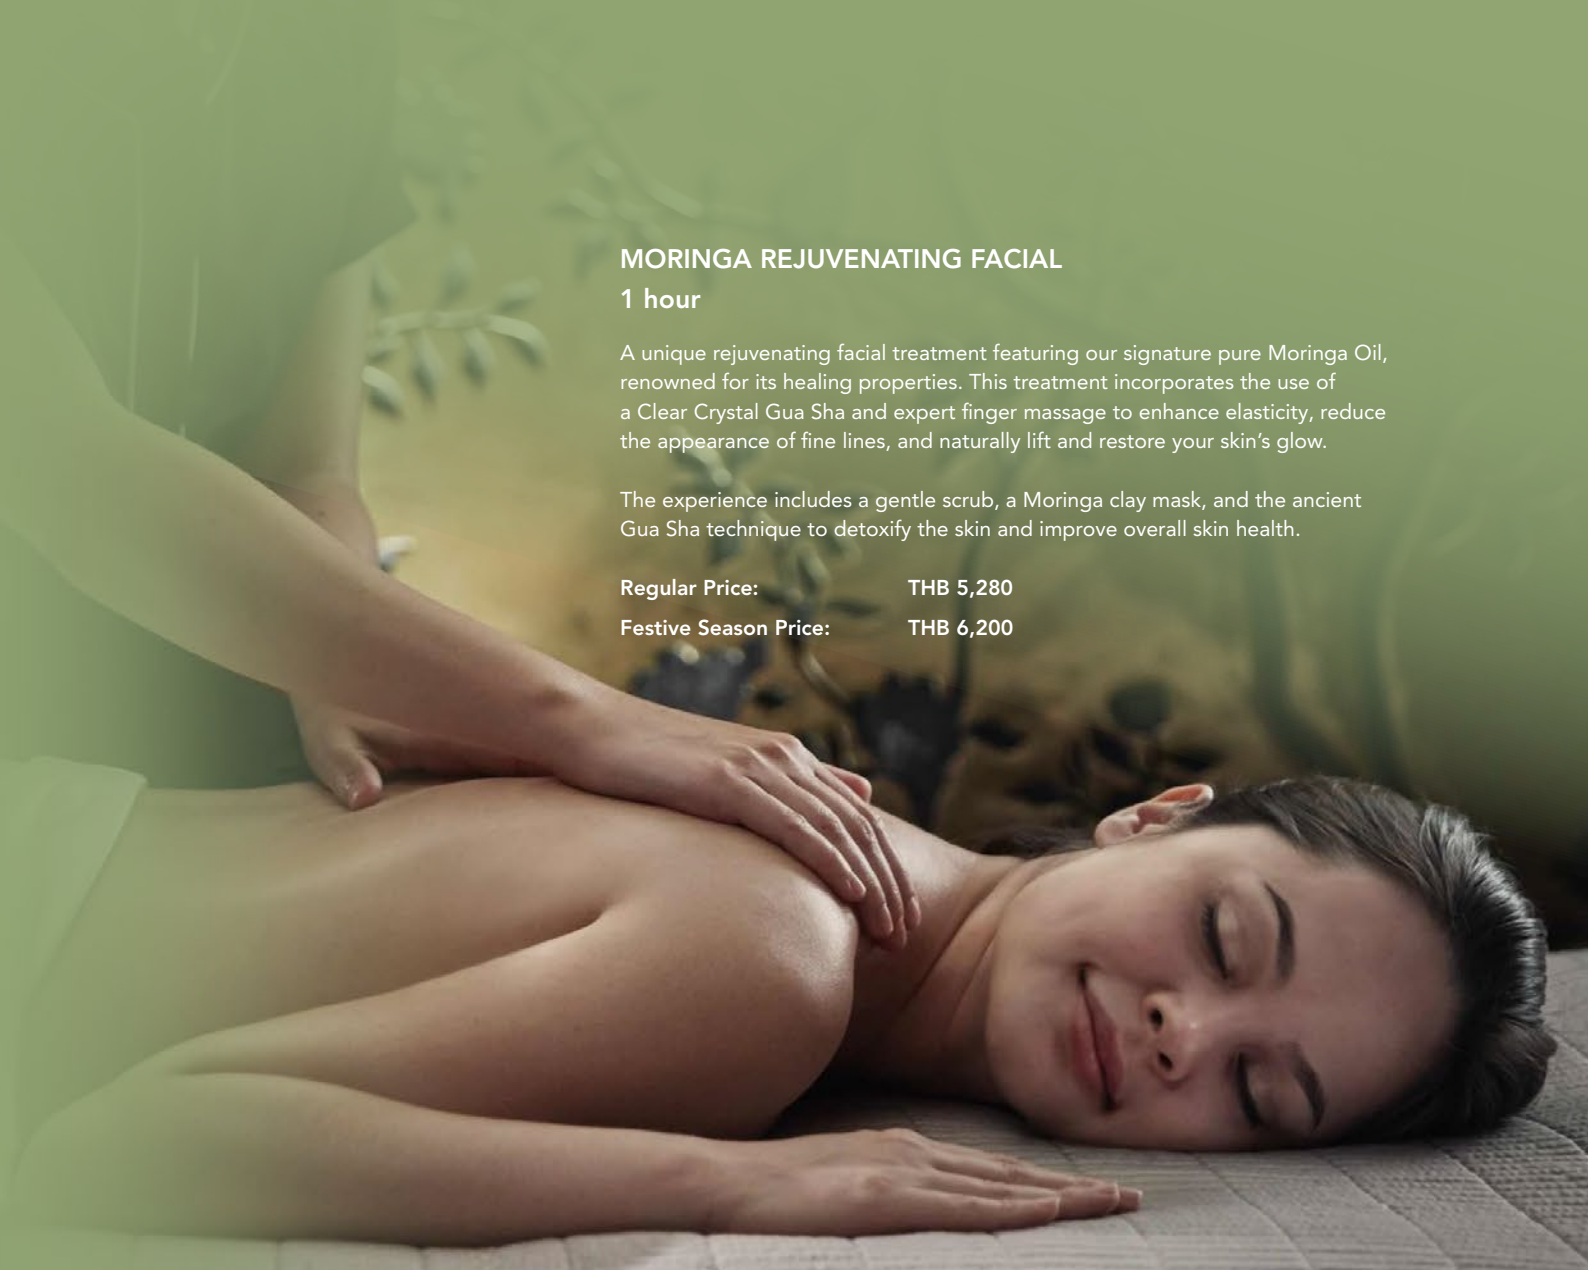

Festive Season Prices are applicable from 28 December 2024 to 5 January 2025. All prices are subject to 10% service charge and 7% government tax.

MORINGA REJUVENATING FACIAL

1 hour

A unique rejuvenating facial treatment featuring our signature pure Moringa Oil, renowned for its healing properties. This treatment incorporates the use of a Clear Crystal Gua Sha and expert finger massage to enhance elasticity, reduce the appearance of fine lines, and naturally lift and restore your skin's glow.

The experience includes a gentle scrub, a Moringa clay mask, and the ancient Gua Sha technique to detoxify the skin and improve overall skin health.

Regular Price: THB 5,280

Festive Season Price: THB 6,200

ADVANCED SKIN CARE

THE REPARATIVE FACIAL

1 hour 30 minutes

A high-performance facial formulated with powerful antioxidants to neutralise free radical damage and repair irritated skin. This advanced treatment combines a double clinical cleanse with deep tissue muscle massage, utilising the 111SKIN signature NAC Y2 complex to strengthen and restore the skin's lipid barrier while preventing further inflammation. Ideal for dehydrated and sensitive skin.