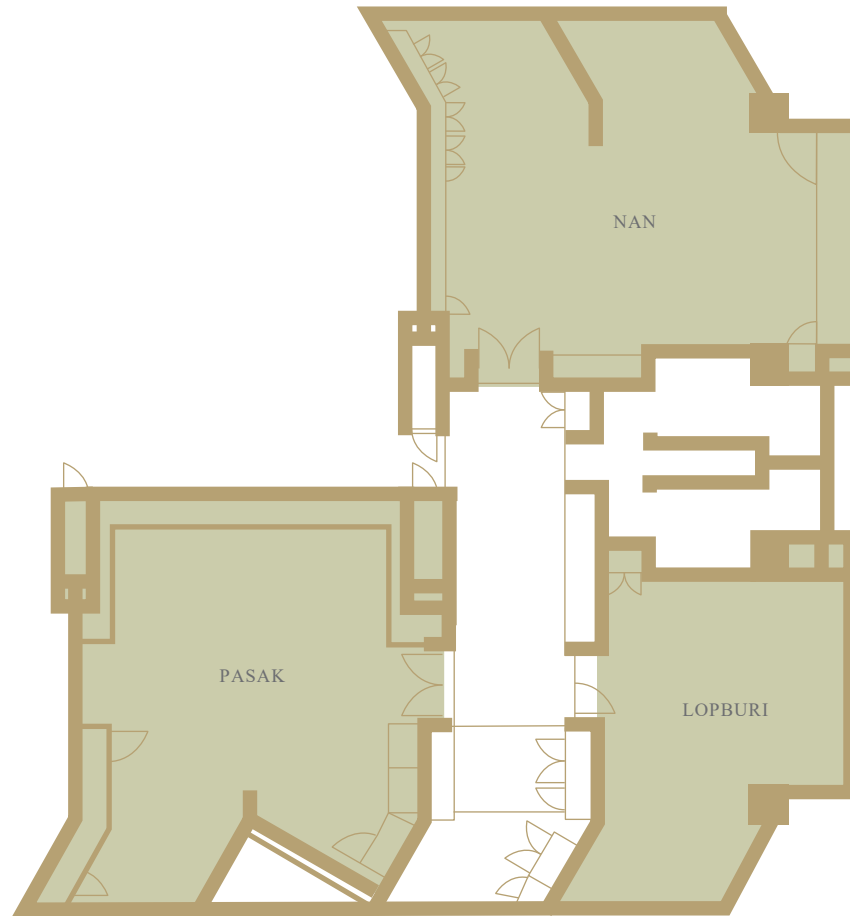

BUSINESS SERVICE CENTRE (4th FLOOR)

Reduced Physical Distancing Capacities

Event Rooms	Dimensions	Square Meter	Classroom	Theatre	U-Shape	Boardroom
Nan	8.6 x 9.3 x 2.35 M	80 SQM	-	-	-	12
Pasak	7.78 x 8.3 x 2.35 M	64 SQM	20	30 - 35	10	9
Lopburi	5.4 x 8.3 x 2.35 M	44 SQM	12	20	10	8

MANDARIN ORIENTAL, BANGKOK

48 Oriental Avenue, Bangkok 10500 Thailand Telephone: +66 (0) 2 659 9000 mobkk-sales@mohg.com mandarioriental.com