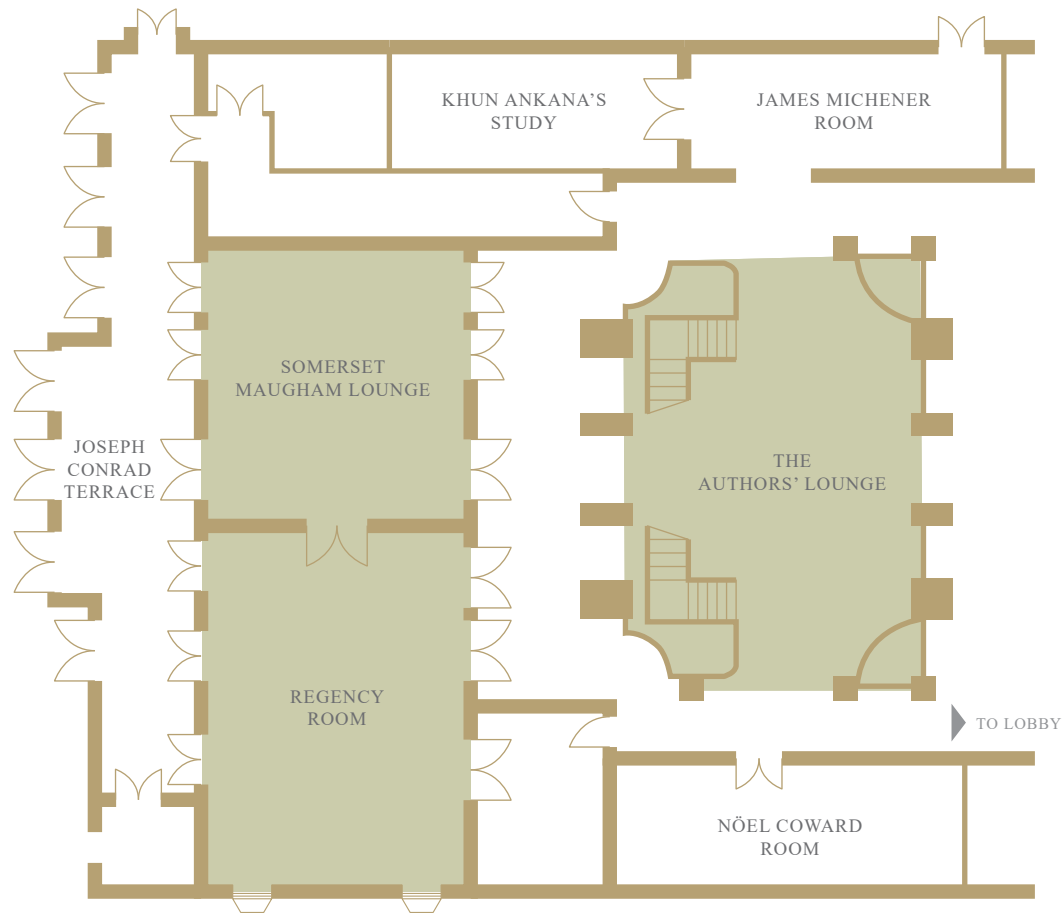

# ROYAL BALLROOM & EMBASSY ROOM

Reduced Physical Distancing Capacities

Event Rooms	Dimensions	Square Meter	Reception	Banquet	Classroom	Theatre	U-Shape	Boardroom
<b>Royal Ballroom</b>	17 x 30 x 6.4 M	510 SQM	200	140	132	200	68	80
• Chao Phya Room	9 x 17 x 6.4 M	153 SQM	50	40	42	50	20	16
• Ta-Jeen Room	12 x 17 x 6.4 M	204 SQM	70	60	56	100	28	16
• Maeklong Room	9 x 17 x 6.4 M	153 SQM	50	40	42	50	20	16
<b>Embassy Room</b>	9 x 11 x 3.9 M	99 SQM	25	16	12	20	10	12

# BUSINESS SERVICE CENTRE (4<sup>th</sup> FLOOR)

Reduced Physical Distancing Capacities

Event Rooms	Dimensions	Square Meter	Classroom	Theatre	U-Shape	Boardroom
Nan	8.6 x 9.3 x 2.35 M	80 SQM	-	-	-	12
Pasak	7.78 x 8.3 x 2.35 M	64 SQM	20	30 - 35	10	9
Lopburi	5.4 x 8.3 x 2.35 M	44 SQM	12	20	10	8

# THE AUTHORS' LOUNGE & REGENCY ROOM

Reduced Physical Distancing Capacities

Event Rooms	Dimensions	Square Meter	Reception	Banquet	Classroom	Theatre	U-Shape	Boardroom
The Authors' Lounge	14 x 19 x 7.3 M	266 SQM	60	28	-	-	-	-
Regency Room	8.7 x 10.8 x 3.7 M	94 SQM	40	25	18	12	9	12
Somerset Maugham	8.7 x 8.8 x 3.7 M	76 SQM	50	20	9	10	6	14