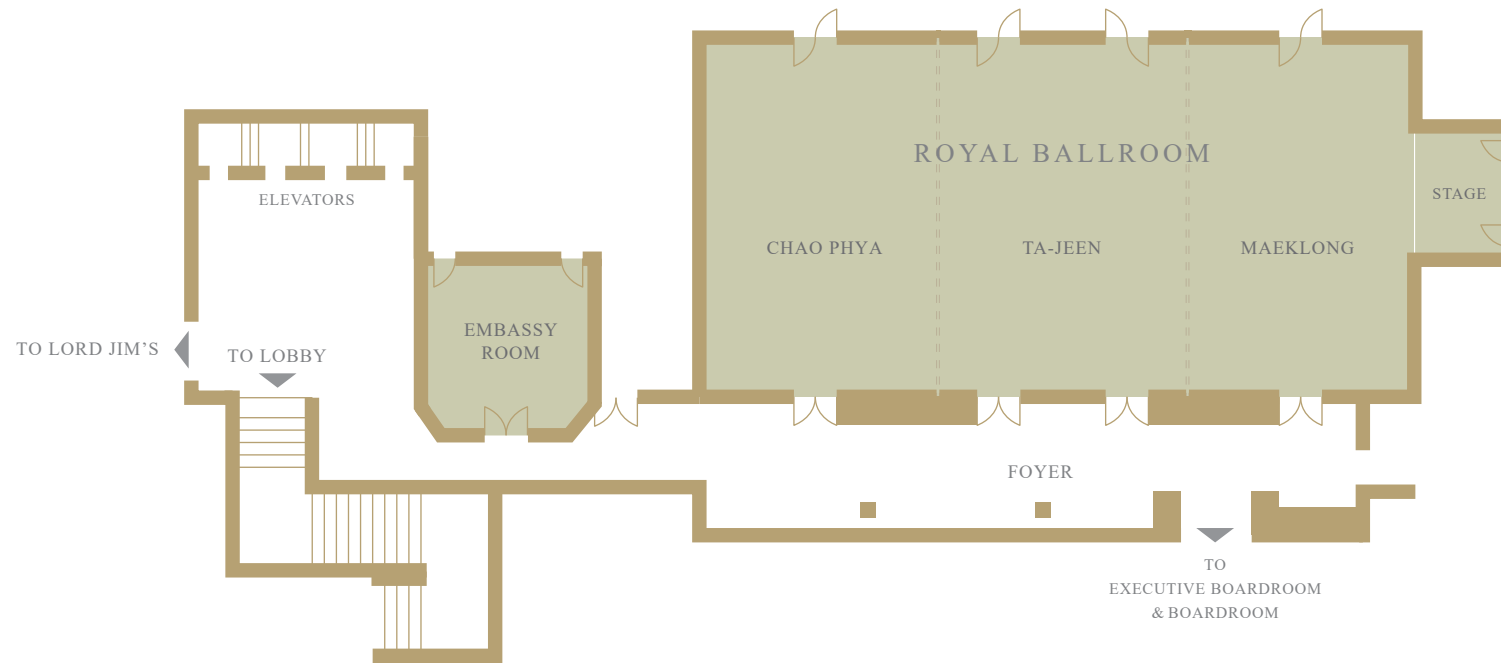

# ROYAL BALLROOM & EMBASSY ROOM

Reduced Physical Distancing Capacities

Event Rooms	Dimensions	Square Meter	Reception	Banquet	Classroom	Theatre	U-Shape	Boardroom
<b>Royal Ballroom</b>	17 x 30 x 6.4 M	510 SQM	200	140	132	200	68	80
• Chao Phya Room	9 x 17 x 6.4 M	153 SQM	50	40	42	50	20	16
• Ta-Jeen Room	12 x 17 x 6.4 M	204 SQM	70	60	56	100	28	16
• Maeklong Room	9 x 17 x 6.4 M	153 SQM	50	40	42	50	20	16
<b>Embassy Room</b>	9 x 11 x 3.9 M	99 SQM	25	16	12	20	10	12

# BUSINESS SERVICE CENTRE (4<sup>th</sup> FLOOR)

Reduced Physical Distancing Capacities

Event Rooms	Dimensions	Square Meter	Classroom	Theatre	U-Shape	Boardroom
Nan	8.6 x 9.3 x 2.35 M	80 SQM	-	-	-	12
Pasak	7.78 x 8.3 x 2.35 M	64 SQM	20	30 - 35	10	9
Lopburi	5.4 x 8.3 x 2.35 M	44 SQM	12	20	10	8

# THE AUTHORS' LOUNGE & REGENCY ROOM

Reduced Physical Distancing Capacities

Event Rooms	Dimensions	Square Meter	Reception	Banquet	Classroom	Theatre	U-Shape	Boardroom
The Authors' Lounge	14 x 19 x 7.3 M	266 SQM	60	28	-	-	-	-
Regency Room	8.7 x 10.8 x 3.7 M	94 SQM	40	25	18	12	9	12
Somerset Maugham	8.7 x 8.8 x 3.7 M	76 SQM	50	20	9	10	6	14

# BAAN RIM NAAM EVENT ROOMS

Reduced Physical Distancing Capacities

Event Rooms	Dimensions	Square Meter	Reception	Banquet	Classroom	Theatre	U-Shape
Sala Rim Naam							
• Western Seating	16 x 14 M	224 SQM	85	50	20	25	13
• Thai Seating	12 x 14 M	168 SQM	35	22	-	-	-
Sala Lounge	8 x 11 M	88 SQM	80	50	-	-	-
Terrace Rim Naam	30 x 11 M	330 SQM	80	80	-	-	-
Terrace	5 x 12 M	60 SQM	40	-	-	-	-
Baan Noi	5.5 x 13.5 M	74 SQM	20	-	16	18	9
Baan Phrya	9.4 x 8.5 M	80 SQM	10	-	-	-	-