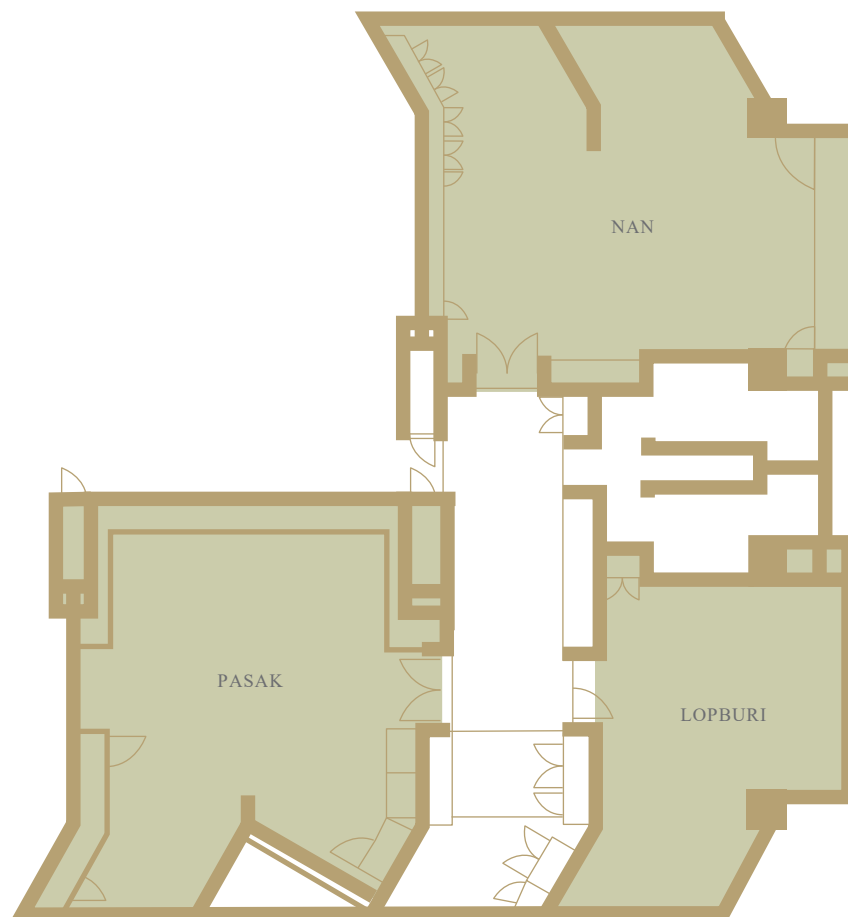

# ROYAL BALLROOM & EMBASSY ROOM

Event Rooms	Dimensions	Square Meter	Reception	Banquet	Classroom	Theatre	U-Shape	Boardroom
Royal Ballroom	17 x 30 x 6.4 M	510 SQM	800	380	350	700	120	200
• Chao Phya Room	9 x 17 x 6.4 M	153 SQM	250	120	80	200	35 - 40	60
• Ta-Jeen Room	12 x 17 x 6.4 M	204 SQM	300	150	120	220	40	60
• Maeklong Room	9 x 17 x 6.4 M	153 SQM	250	120	80	200	35	60
Embassy Room	9 x 11 x 3.9 M	99 SQM	80	50	50	60	25	20

# BUSINESS SERVICE CENTRE (4<sup>th</sup> FLOOR)

Event Rooms	Dimensions	Square Meter	Classroom	Theatre	U-Shape	Boardroom	Round
Nan	8.6 x 9.3 x 2.35 M	80 SQM	-	-	-	20	-
Pasak	7.78 x 8.3 x 2.35 M	64 SQM	24	40	20	20	40
Lopburi	5.4 x 8.3 x 2.35 M	44 SQM	21	30	15	12	24

# THE AUTHORS' LOUNGE & REGENCY ROOM

Event Rooms	Dimensions	Square Meter	Reception	Banquet	Classroom	Theatre	U-Shape	Boardroom
The Authors' Lounge	14 x 19 x 7.3 M	266 SQM	200	80	-	-	-	-
Regency Room	8.7 x 10.8 x 3.7 M	94 SQM	100	60	40	80	30	50
Somerset Maugham	8.7 x 8.8 x 3.7 M	76 SQM	60	50	25	50	18	25

# BAAN RIM NAAM EVENT ROOMS

Event Rooms	Dimensions	Square Meter	Reception	Banquet	Classroom	Theatre	U-Shape
Sala Rim Naam							
• Western Seating	16 x 14 M	224 SQM	200	170	42 - 63	55 - 80	26 - 38
• Thai Seating	12 x 14 M	168 SQM	50	48 - 60	-	-	-
Sala Lounge	8 x 11 M	88 SQM	80	50	-	-	-
Terrace Rim Naam	30 x 11 M	330 SQM	300	200	-	-	-
Terrace	5 x 12 M	60 SQM	40	-	-	-	-
Baan Noi	5.5 x 13.5 M	74 SQM	50	32	36	50	20
Baan Phrya	9.4 x 8.5 M	80 SQM	30	20	-	-	-