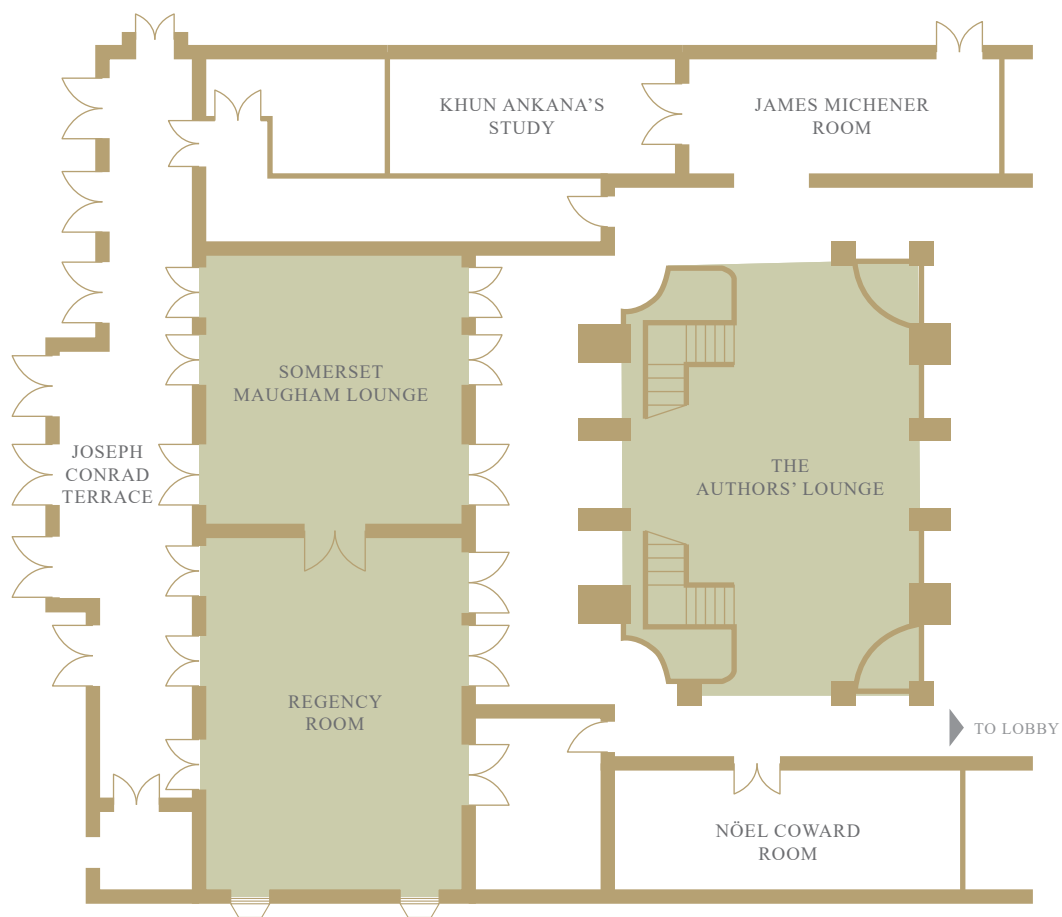

# ROYAL BALLROOM & EMBASSY ROOM

Event Rooms	Dimensions	Square Meter	Reception	Banquet	Classroom	Theatre	U-Shape	Boardroom
Royal Ballroom	17 x 30 x 6.4 M	510 SQM	800	380	350	700	120	200
• Chao Phya Room	9 x 17 x 6.4 M	153 SQM	250	120	80	200	35 - 40	60
• Ta-Jeen Room	12 x 17 x 6.4 M	204 SQM	300	150	120	220	40	60
• Maeklong Room	9 x 17 x 6.4 M	153 SQM	250	120	80	200	35	60
Embassy Room	9 x 11 x 3.9 M	99 SQM	80	50	50	60	25	20

# BUSINESS SERVICE CENTRE (4<sup>th</sup> FLOOR)

Event Rooms	Dimensions	Square Meter	Classroom	Theatre	U-Shape	Boardroom	Round
Nan	8.6 x 9.3 x 2.35 M	80 SQM	-	-	-	20	-
Pasak	7.78 x 8.3 x 2.35 M	64 SQM	24	40	20	20	40
Lopburi	5.4 x 8.3 x 2.35 M	44 SQM	21	30	15	12	24

# THE AUTHORS' LOUNGE & REGENCY ROOM

Event Rooms	Dimensions	Square Meter	Reception	Banquet	Classroom	Theatre	U-Shape	Boardroom
The Authors' Lounge	14 x 19 x 7.3 M	266 SQM	200	80	-	-	-	-
Regency Room	8.7 x 10.8 x 3.7 M	94 SQM	100	60	40	80	30	50
Somerset Maugham	8.7 x 8.8 x 3.7 M	76 SQM	60	50	25	50	18	25

# BAAN RIM NAAM EVENT ROOMS

Event Rooms	Dimensions	Square Meter	Reception	Banquet	Classroom	Theatre	U-Shape
Sala Rim Naam							
• Western Seating	16 x 14 M	224 SQM	200	170	42 - 63	55 - 80	26 - 38
• Thai Seating	12 x 14 M	168 SQM	50	48 - 60	-	-	-
Sala Lounge	8 x 11 M	88 SQM	80	50	-	-	-
Terrace Rim Naam	30 x 11 M	330 SQM	300	200	-	-	-
Terrace	5 x 12 M	60 SQM	40	-	-	-	-
Baan Noi	5.5 x 13.5 M	74 SQM	50	32	36	50	20
Baan Phrya	9.4 x 8.5 M	80 SQM	30	20	-	-	-