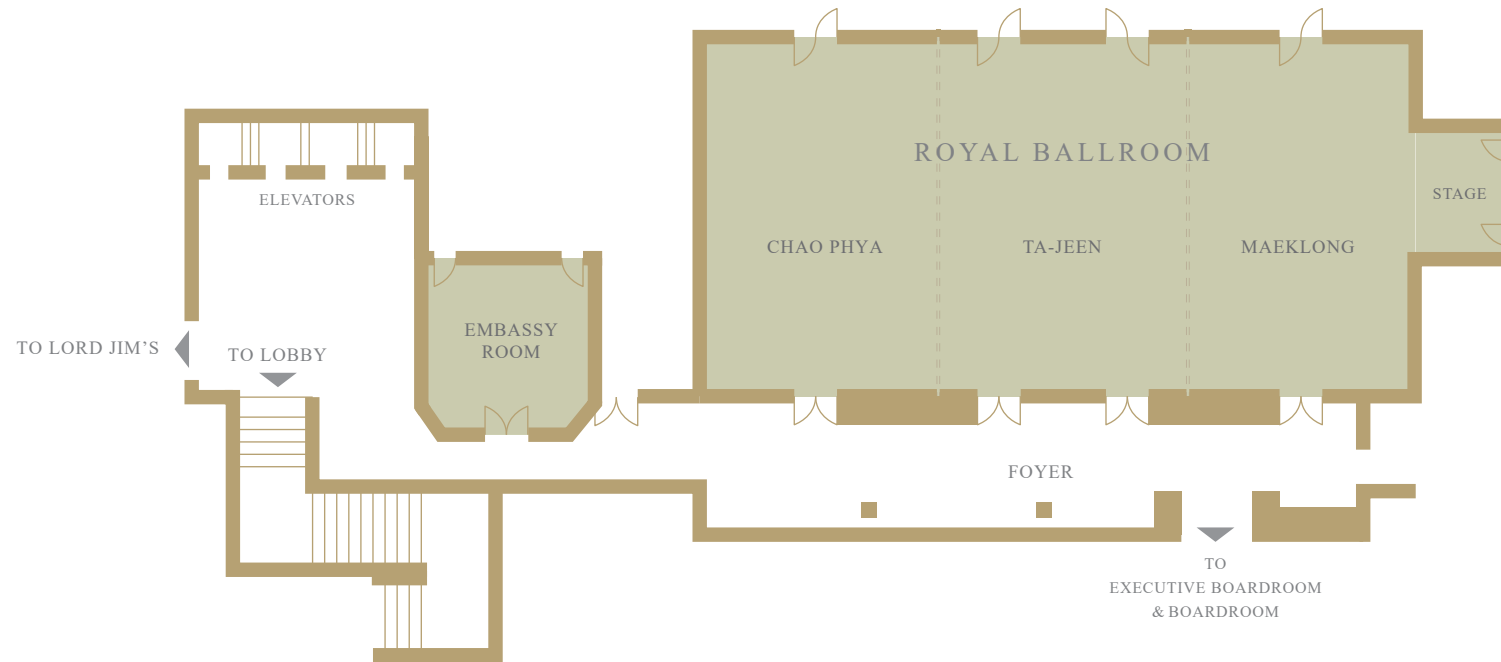

# ROYAL BALLROOM & EMBASSY ROOM

Event Rooms	Dimensions	Square Meter	Reception	Banquet	Classroom	Theatre	U-Shape	Boardroom
Royal Ballroom	17 x 30 x 6.4 M	510 SQM	800	380	350	700	120	200
• Chao Phya Room	9 x 17 x 6.4 M	153 SQM	250	120	80	200	35 - 40	60
• Ta-Jeen Room	12 x 17 x 6.4 M	204 SQM	300	150	120	220	40	60
• Maeklong Room	9 x 17 x 6.4 M	153 SQM	250	120	80	200	35	60
Embassy Room	9 x 11 x 3.9 M	99 SQM	80	50	50	60	25	20

# BUSINESS SERVICE CENTRE (4<sup>th</sup> FLOOR)

Event Rooms	Dimensions	Square Meter	Classroom	Theatre	U-Shape	Boardroom	Round
Nan	8.6 x 9.3 x 2.35 M	80 SQM	-	-	-	20	-
Pasak	7.78 x 8.3 x 2.35 M	64 SQM	24	40	20	20	40
Lopburi	5.4 x 8.3 x 2.35 M	44 SQM	21	30	15	12	24

# THE AUTHORS' LOUNGE & REGENCY ROOM

Event Rooms	Dimensions	Square Meter	Reception	Banquet	Classroom	Theatre	U-Shape	Boardroom
The Authors' Lounge	14 x 19 x 7.3 M	266 SQM	200	80	-	-	-	-
Regency Room	8.7 x 10.8 x 3.7 M	94 SQM	100	60	40	80	30	50
Somerset Maugham	8.7 x 8.8 x 3.7 M	76 SQM	60	50	25	50	18	25

# BAAN RIM NAAM EVENT ROOMS

Event Rooms	Dimensions	Square Meter	Reception	Banquet	Classroom	Theatre	U-Shape
Sala Rim Naam							
• Western Seating	16 x 14 M	224 SQM	200	170	42 - 63	55 - 80	26 - 38
• Thai Seating	12 x 14 M	168 SQM	50	48 - 60	-	-	-
Sala Lounge	8 x 11 M	88 SQM	80	50	-	-	-
Terrace Rim Naam	30 x 11 M	330 SQM	300	200	-	-	-
Terrace	5 x 12 M	60 SQM	40	-	-	-	-
Baan Noi	5.5 x 13.5 M	74 SQM	50	32	36	50	20
Baan Phrya	9.4 x 8.5 M	80 SQM	30	20	-	-	-